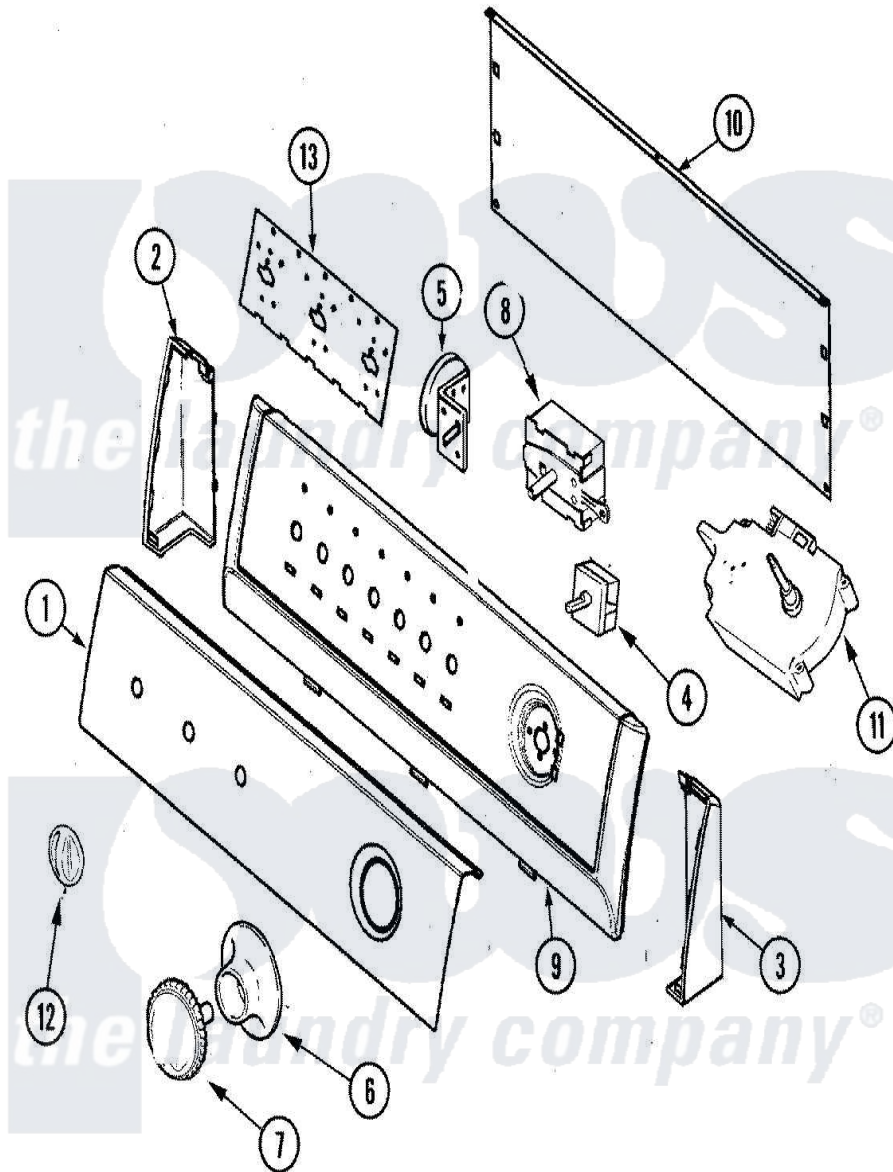

# Maytag HAV2460AWW 03 - CONTROL PANEL

Maytag [Residential Maytag HAV2460AWW Washer Parts](#) Parts Diagram 03 - CONTROL PANEL  
 Click on the part number to view part

Item	Original Part Number	Replaced By	Status	Part Description
1	<a href="#">21001989</a>			Panel, Control
2	<a href="#">21001519</a>			Endcap
"	25-3092	<a href="#">90767</a>		Screw, 8A X 3/8 HeX Washer Head Tapping
3	<a href="#">21001523</a>			Endcap
"	25-3092	<a href="#">90767</a>		Screw, 8A X 3/8 HeX Washer Head Tapping
4	25-3092	<a href="#">90767</a>		Screw, 8A X 3/8 HeX Washer Head Tapping
"	<a href="#">21001226</a>			Switch, Water Temp. 4 Position
5	<a href="#">21001882</a>			Switch, Pressure
"	25-3092	<a href="#">90767</a>		Screw, 8A X 3/8 HeX Washer Head Tapping
6	<a href="#">21001984</a>			Skirt, Timer Knob
7	<a href="#">21001985</a>			Knob, Timer
8	<a href="#">31001443</a>			Switch, Two Pos Rotary
9	<a href="#">21001965</a>			Frame, Control Panel, Support

10	<a href="#">21001527</a>		Shield, Rear
"	25-3092	<a href="#">90767</a>	Screw, 8A X 3/8 HeX Washer Head Tapping
11	<a href="#">21001990</a>		Timer
"	25-3092	<a href="#">90767</a>	Screw, 8A X 3/8 HeX Washer Head Tapping
12	21001986	<a href="#">21002070</a>	Knob, Selector
13	<a href="#">21001603</a>		Shield, Control
14	<a href="#">21001991</a>		Harness, Wiring
"	<a href="#">21001979</a>		Lead Assembly
"	<a href="#">21001980</a>		Lead Assembly