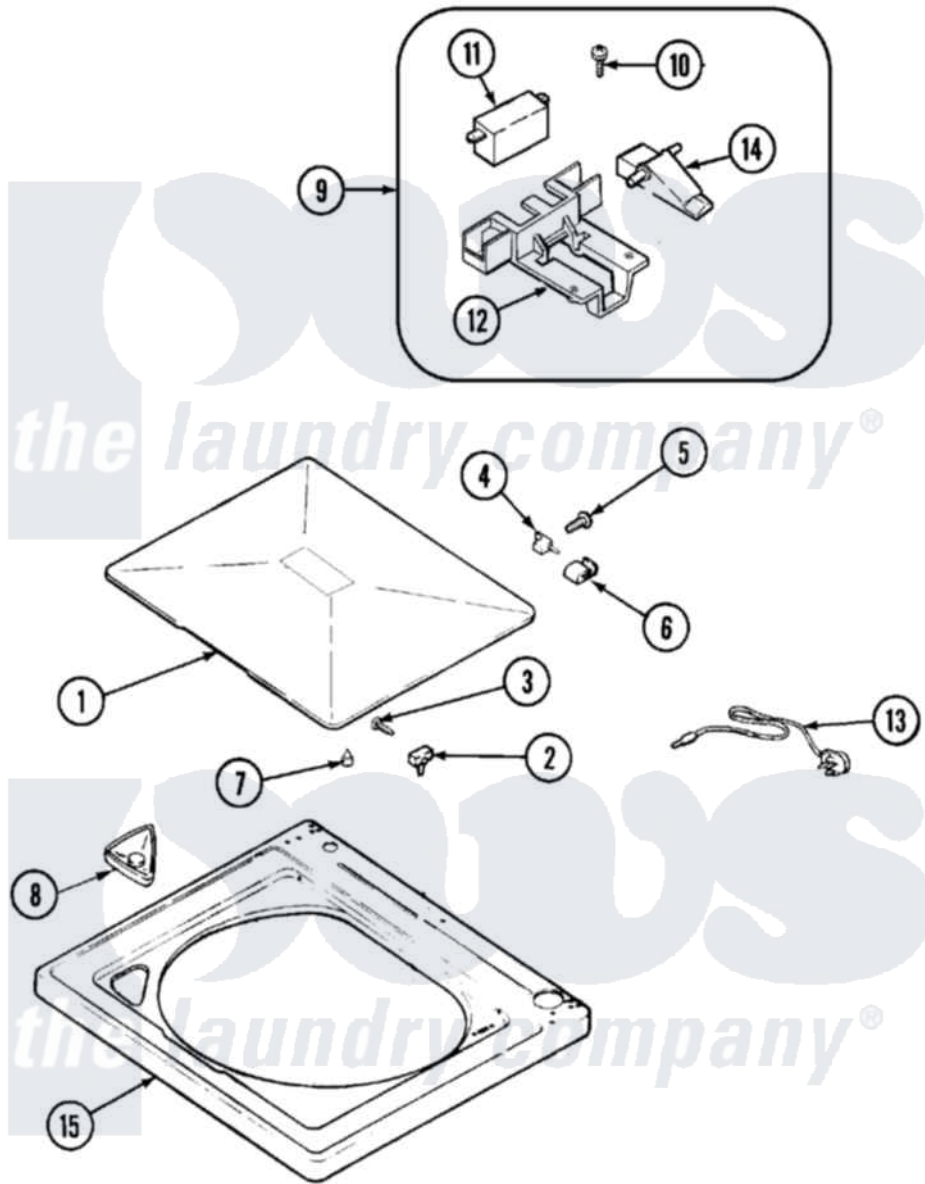

Maytag HAV2460AWW 05 - TOP

Maytag [Residential Maytag HAV2460AWW Washer Parts](#) Parts Diagram 05 - TOP
 Click on the part number to view part

Item	Original Part Number	Replaced By	Status	Part Description
1	35-2026			Lid
2	43-0057			Actuator, Door Switch
3	25-7438			Screw
4	35-2045			Pin, Hinge
5	25-7893			Screw
6	35-2044			Hinge, Lid
7	35-0581			Bumper, Door
8	21001987	21001597		Dispenser, Bleach
9	21001137	12001187		Kit, Lid Switch Assembly
10	21001136	3400872		Screw, 8-18 X 3/8
11	21001148	12001187		Kit, Lid Switch Assembly
12	21001135			Housing, Lid Switch
13	21001592			Cord, Power
14	21001134			Lever, Lid Switch
15	21001602			Top, Cabinet