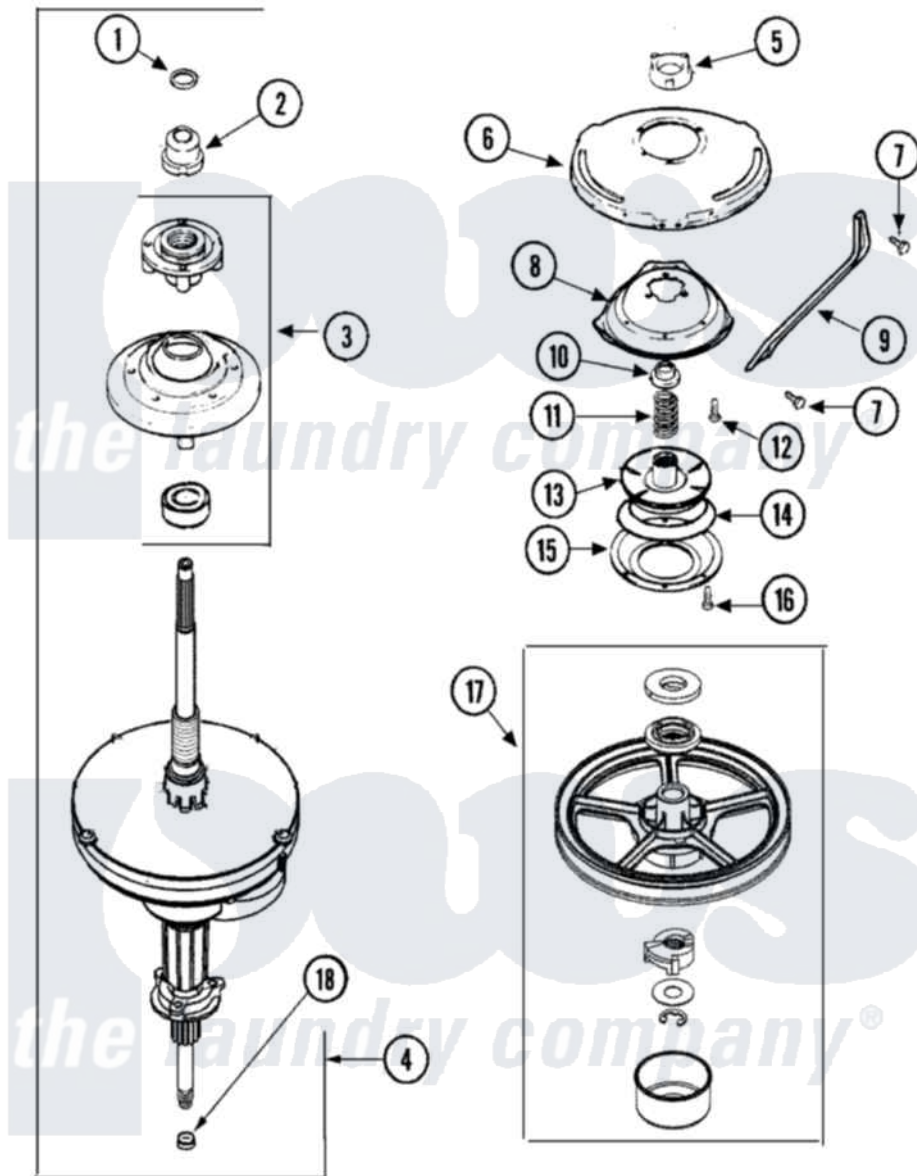

Maytag HAV2460AWW 07 - TRANSMISSION (SERIES 22)

Maytag [Residential Maytag HAV2460AWW Washer Parts](#) Parts Diagram 07 - TRANSMISSION (SERIES 22)
 Click on the part number to view part

Item	Original Part Number	Replaced By	Status	Part Description
1	25-7941			"O" Ring, Agr Drive Shaft
2	21001533	35-5655-1		Seal
3	21001868	W10219156		Tub Seal
4	21001867	35-6615		Ht TranS S
5	21001511	12001562		Bearing Assembly
6	21001518			Support, Tub
7	21001858			Screw 5/16-18 x 1/2
8	21001163			Housing, Suspension
9	21001532			Brace, Tub
10	35-2017			Retainer, Brake Spring
11	21001910			Spring, Brake
12	21001509			Screw, High Performance Plastic
13	21002010	35-6714		Brake Roto
14	21002026			Snubber
15	35-6918			Stator, Brake
16	21001065			Screw, No.10-24 x .50 Hxnibhd