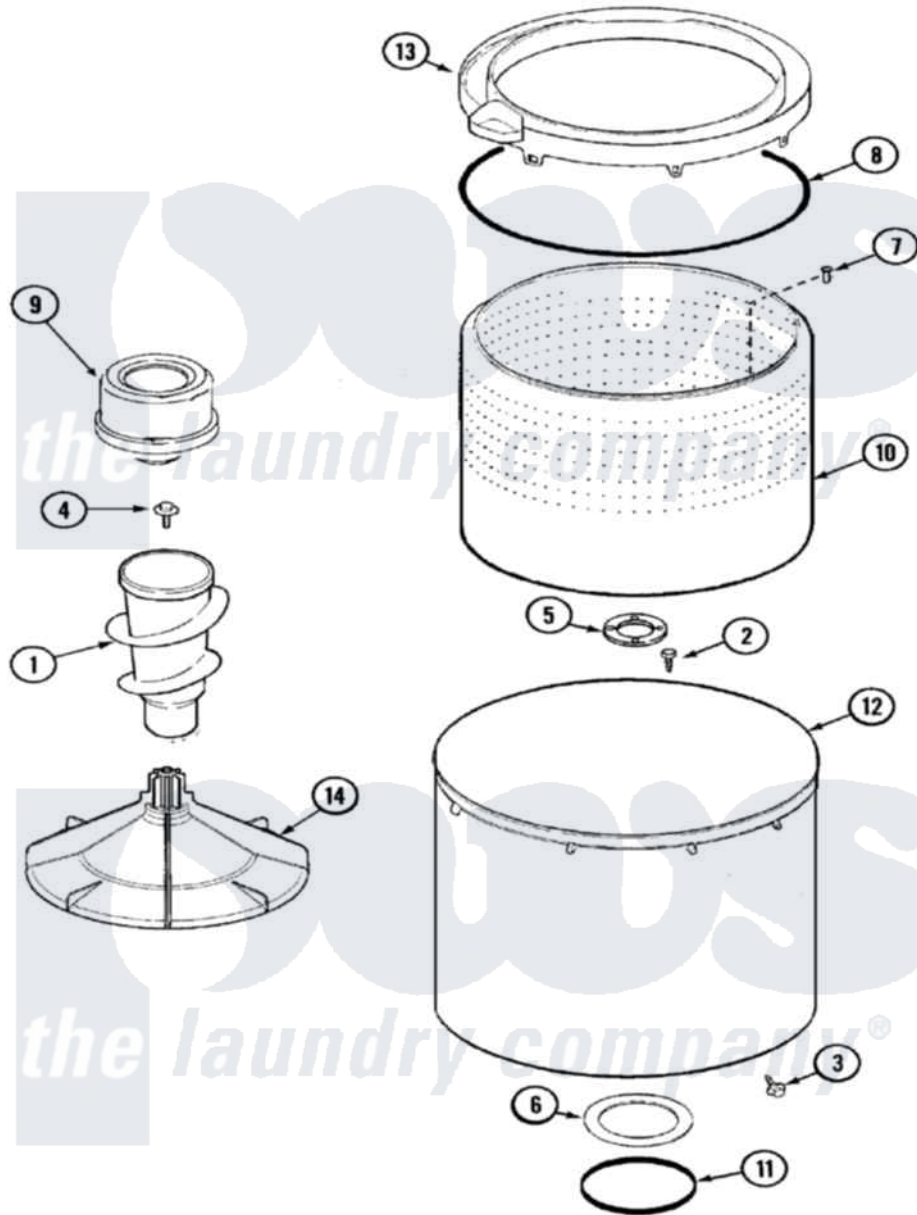

Maytag HAV2460AWW 08 - TUB

Maytag Residential Maytag HAV2460AWW Washer Parts Parts Diagram 08 - TUB

Click on the part number to view part

Item	Original Part Number	Replaced By	Status	Part Description
1	22003437	21001878		Auger/Post Assembly
2	21001510	22002947		Bolt, Tub
3	25-7953	22002933		Screw
4	25-8004	W10309247		Screw
5	35-3685			Gasket, Basket To Centerpost
6	35-3686			Gasket, Tub To Housing
7	25-7967	3400504		Screw
8	35-2328			Seal, Tub Top
9	21001988		Not Available	DISPENSER, FABRIC SOFTENER
10	21001529			Basket Assembly
11	35-2978			Seal, Tub/Housing
12	35-3700			Tub Assembly
13	21001531		Not Available	TOP, TUB (PLASTIC)
14	21001530			Base, Agitator