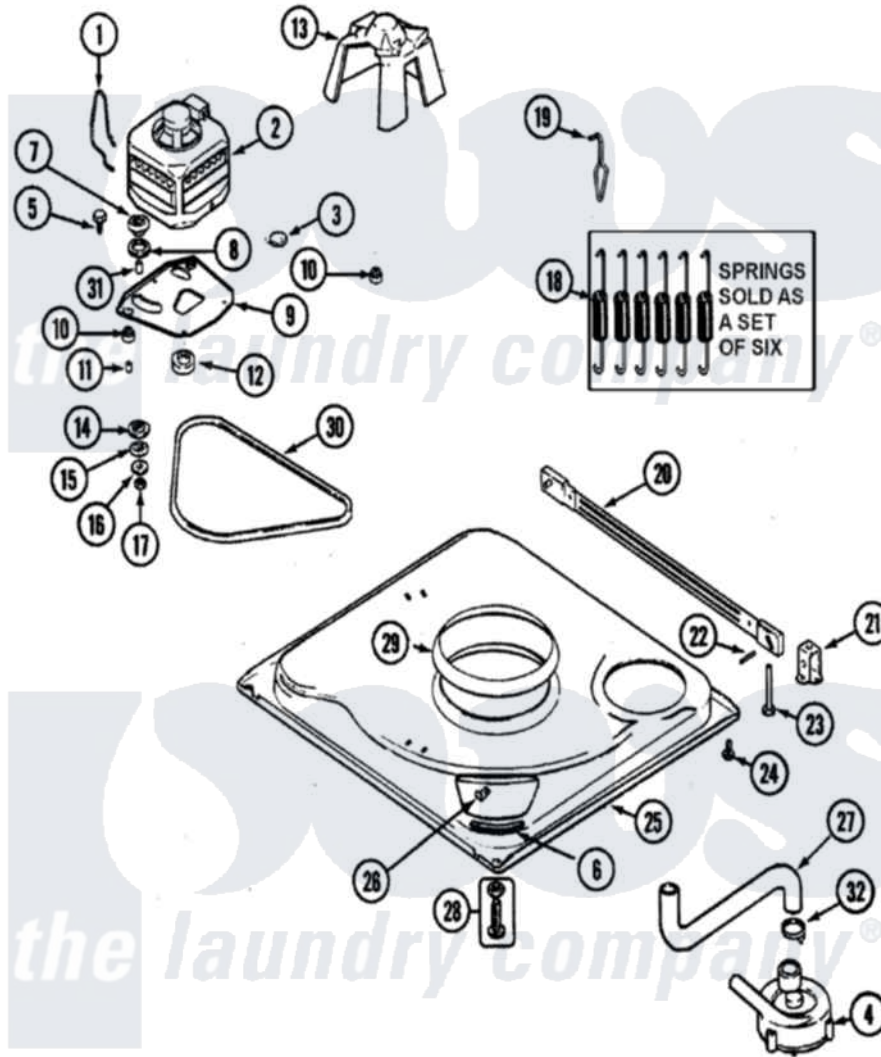

Maytag HAV2557AWW 01 - BASE

Maytag [Residential Maytag HAV2557AWW Washer Parts](#) Parts Diagram 01 - BASE
 Click on the part number to view part

Item	Original Part Number	Replaced By	Status	Part Description
1	21001110	22004376		Spring, Motor Pivot
2	21001950			MoTor, 2SP 1/2hp 120V/60Hz Hi-Tor
3	21001486			Foot Slide, Isolator
4	21001873	35-6780		Pump-Water
5	21001977			Screw
6	35-2065			Pad, Motor Plate
7	33-9946			Isolator, Motor
8	35-3570			Washer, Motor Pivot
9	21001783			Plate And Screw Assembly
10	35-3646			Isolator, Motor Plate
11	25-7831			Spacer, Mounting
12	21001506	21001950		MoTor, 2SP 1/2hp 120V/60Hz Hi-Tor
"	22004297	21001950		MoTor, 2SP 1/2hp 120V/60Hz Hi-Tor
13	21002015	4312464		Screw

"	22002721		Shield, Motor
14	35-3571		Slide, Motor Pivot
15	33-9967		Washer, Motor Isolator
16	25-7047		Washer, Flat
17	25-7325	Y707702	Locknut
18	12002102	12002773	Spring
"	21002065	12002773	Spring
19	21001166		Hook, Suspension Spring
20	21001754	21001881	Bar, Stabilizer
21	35-2046		Bracket, Stabilizer
22	35-2052		Pin, Stabilizer
23	35-3020	22004469	Leg And Foot Self Stabalizing
24	25-7828	489483	Screw 10-32 X 1/2
25	21001893	12002701	Base Kit
26	25-7845		Speednut, Motor
27	21001915		Hose, Tub To Pump
28	35-3507	25001119	Foot And Pad Assembly
29	21002026		Snubber
"	21001161	21002026	Snubber
30	21352320		Belt, Drive
31	25-7830		Spacer
32	25-6068	285655	Clamp, Hose