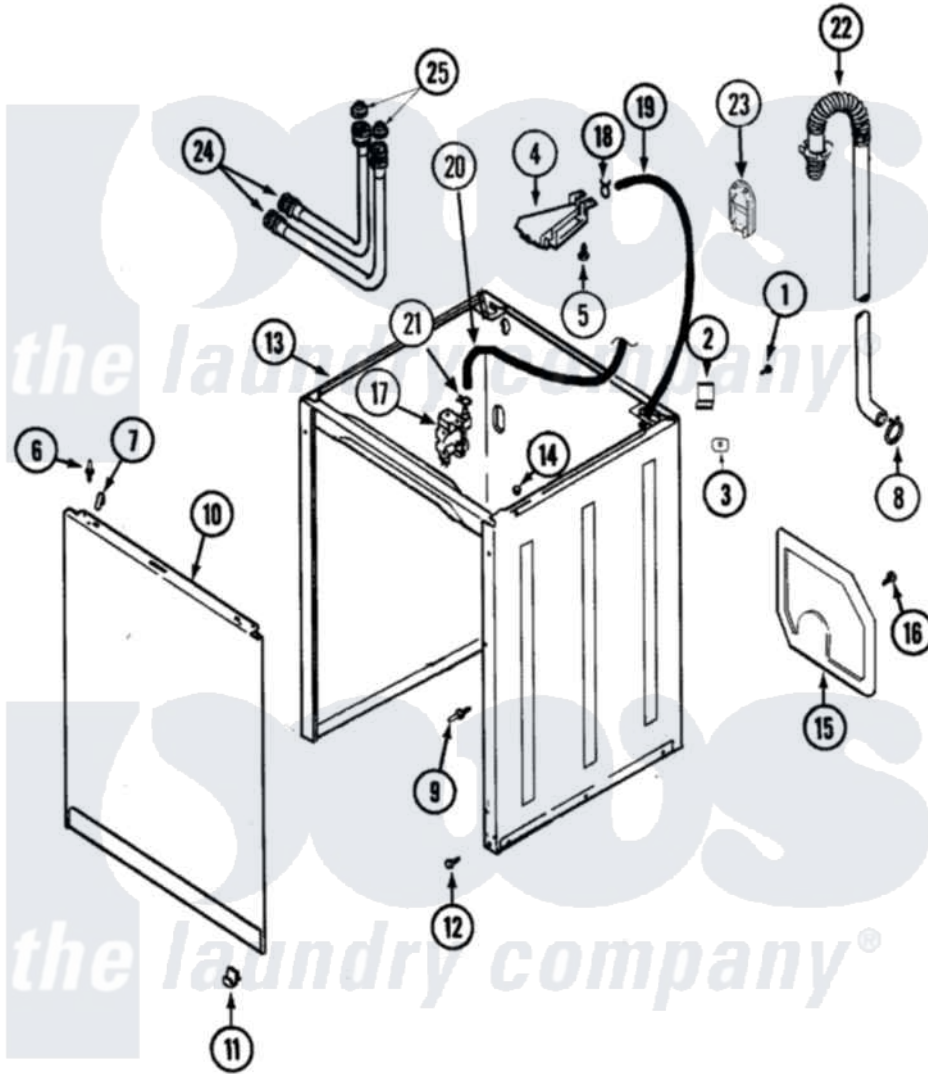

Maytag HAV2557AWW 02 - CABINET

Maytag [Residential Maytag HAV2557AWW Washer Parts](#) Parts Diagram 02 - CABINET
 Click on the part number to view part

Item	Original Part Number	Replaced By	Status	Part Description
1	25-7893			Screw
2	35-2846			Hinge, Cabinet Top
3	35-4128			Pad, Hinge
4	21001996			Lead, Harness-Flume
"	21001857			Clip, Plastic Snap-In
"	21001856	489234		Washer, Plain
"	21001854			Flume Assembly
5	25-3092	90767		Screw, 8A X 3/8 HeX Washer Head Tapping
6	25-0224	3400029		Nut, Adapter Plate
"	53-0643			Pin, Locator
7	25-7220			Clip, Cabinet Top
8	21001875	285655		Clamp, Hose
9	21001829			Post, Locating
10	21001281			Damper, Sound Pad
"	35-2084			Panel, Front
"	21002011			Pad, Cabinet

11	53-0120		Clip, Front Panel
"	25-7732	681414	Screw, 10AB X 1/2
12	35-4129		Bumper, Cabinet
13	21001871		Cabinet
14	33-2653		Bumper, Cabinet
15	21001876		Shield, Rear
16	25-7732	681414	Screw, 10AB X 1/2
17	21001932		Valve, Water Inlet
18	25-7867	596669	Clamp, Manifold
19	35-2378	12002749	Hose, Flume Kit
20	21001749	21001748	Hose, Pressure Switch
21	25-7796	596669	Clamp, Manifold
22	21001872		Hose, Drain
23	21001874		Outlet, Drain Hose
24	33-7891	89503	Hose-Inlet
"	35-0874	76313	Hosefill
25	33-4264N		Strainer And Washer Kit