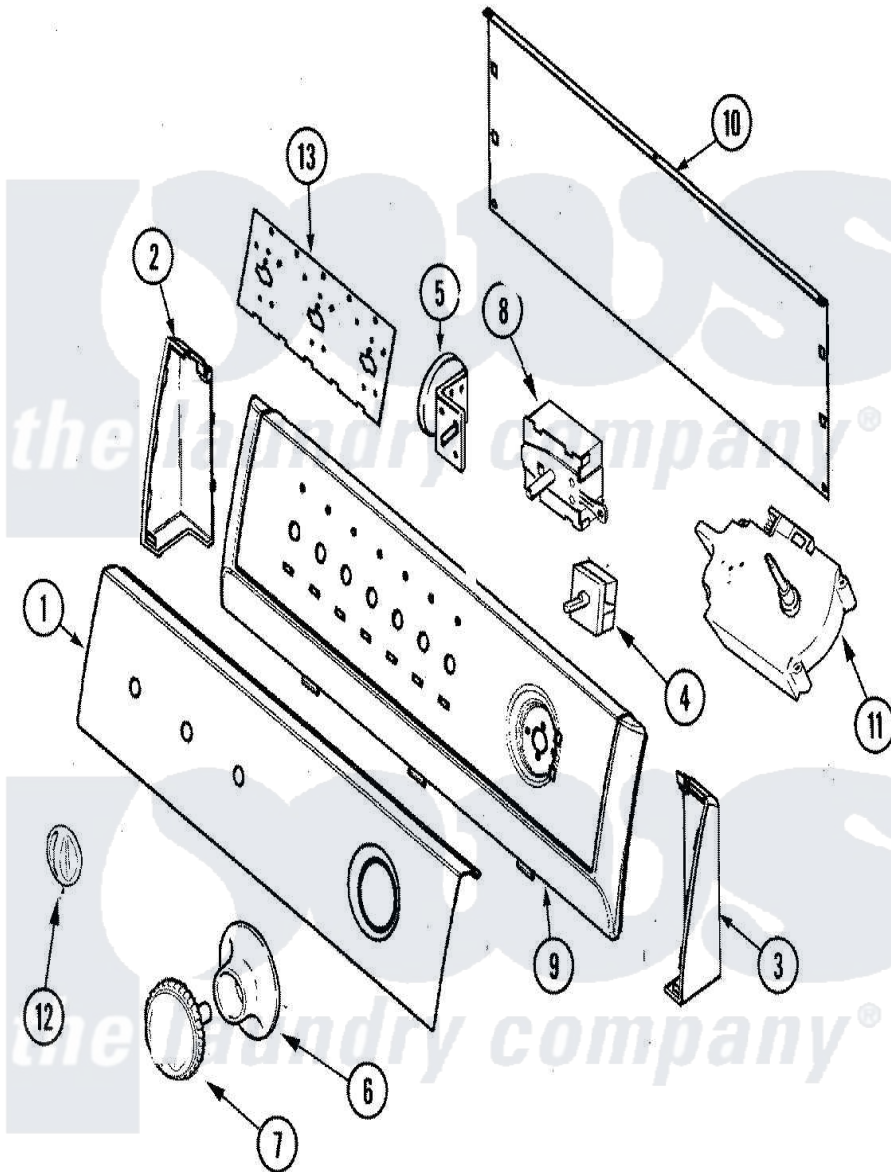

# Maytag HAV2557AWW 03 - CONTROL PANEL

Maytag Residential Maytag HAV2557AWW Washer Parts Parts Diagram 03 - CONTROL PANEL  
 Click on the part number to view part

Item	Original Part Number	Replaced By	Status	Part Description
2	25-3092	<a href="#">90767</a>		Screw, 8A X 3/8 HeX Washer Head Tapping
"	<a href="#">21001519</a>			Endcap
3	<a href="#">21001523</a>			Endcap
"	25-3092	<a href="#">90767</a>		Screw, 8A X 3/8 HeX Washer Head Tapping
4	<a href="#">21001973</a>			Switch
"	25-3092	<a href="#">90767</a>		Screw, 8A X 3/8 HeX Washer Head Tapping
5	25-3092	<a href="#">90767</a>		Screw, 8A X 3/8 HeX Washer Head Tapping
"	<a href="#">21001882</a>			Switch, Pressure
6	21001971	<a href="#">21001600</a>		Skirt, Timer
7	<a href="#">21001972</a>			Knob, Timer
8	21001970		Not Available	SWITCH, TEMPERATURE
9	<a href="#">21002005</a>			Frame, Control Panel
10	<a href="#">21001527</a>			Shield, Rear
"	25-3092	<a href="#">90767</a>		Screw, 8A X 3/8 HeX Washer

	<a href="#">25-3092</a>	<a href="#">90767</a>	Head Tapping
11	<a href="#">21001522</a>		Timer
"	25-3092	<a href="#">90767</a>	Screw, 8A X 3/8 HeX Washer Head Tapping
12	<a href="#">21001954</a>		Knob, Selector
"	21001974	<a href="#">21002196</a>	Knob-Selector
13	<a href="#">21001603</a>		Shield, Control