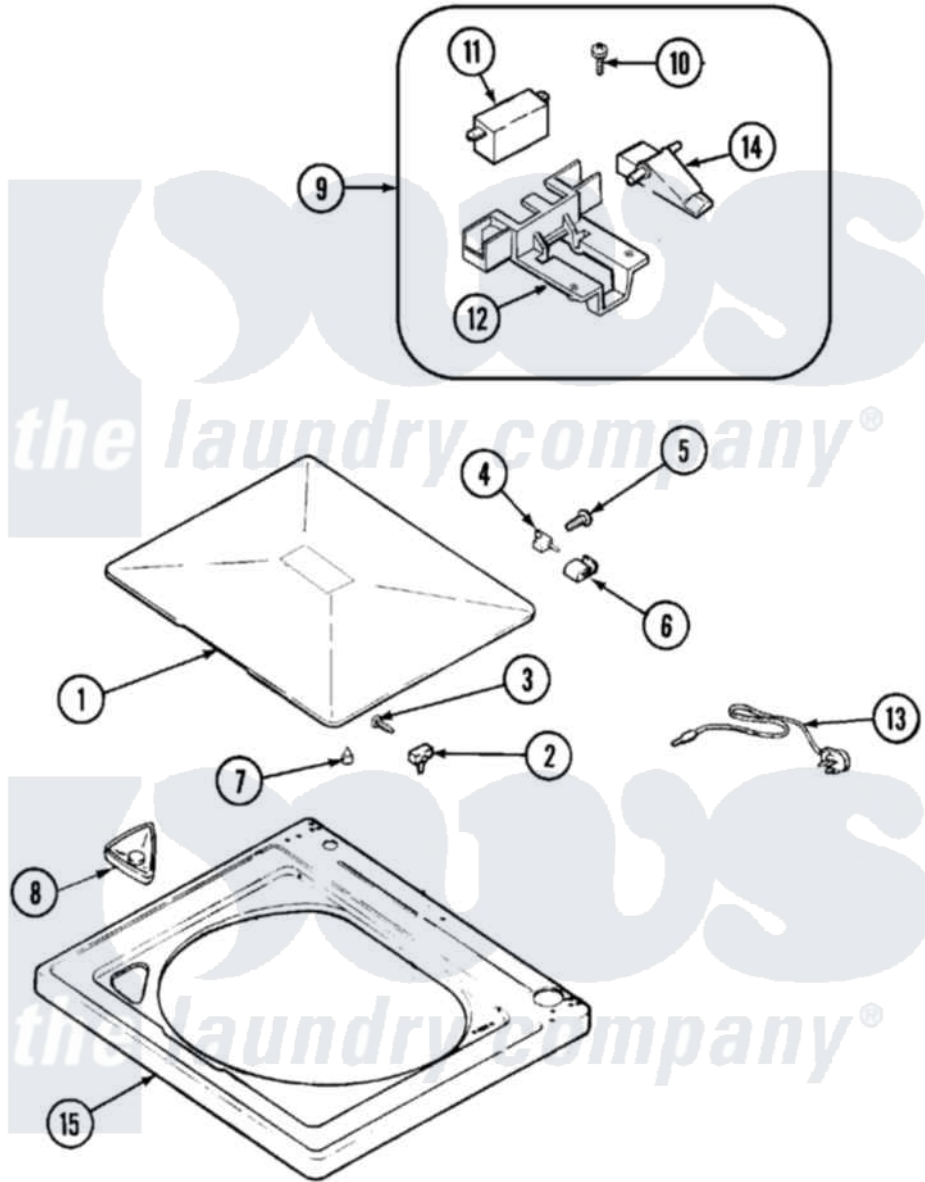

Maytag HAV2557AWW 05 - TOP

Maytag [Residential Maytag HAV2557AWW Washer Parts](#) Parts Diagram 05 - TOP
 Click on the part number to view part

Item	Original Part Number	Replaced By	Status	Part Description
1	35-2026			Lid
2	43-0057			Actuator, Door Switch
3	25-7438			Screw
4	35-2045			Pin, Hinge
5	25-7893			Screw
6	35-2044			Hinge, Lid
7	35-0581			Bumper, Door
8	21001597			Dispenser, Bleach
9	21001137	12001187		Kit, Lid Switch Assembly
10	21001136	3400872		Screw, 8-18 X 3/8
11	21001148	12001187		Kit, Lid Switch Assembly
12	21001135			Housing, Lid Switch
13	21001592			Cord, Power
14	21001134			Lever, Lid Switch
15	21001602			Top, Cabinet