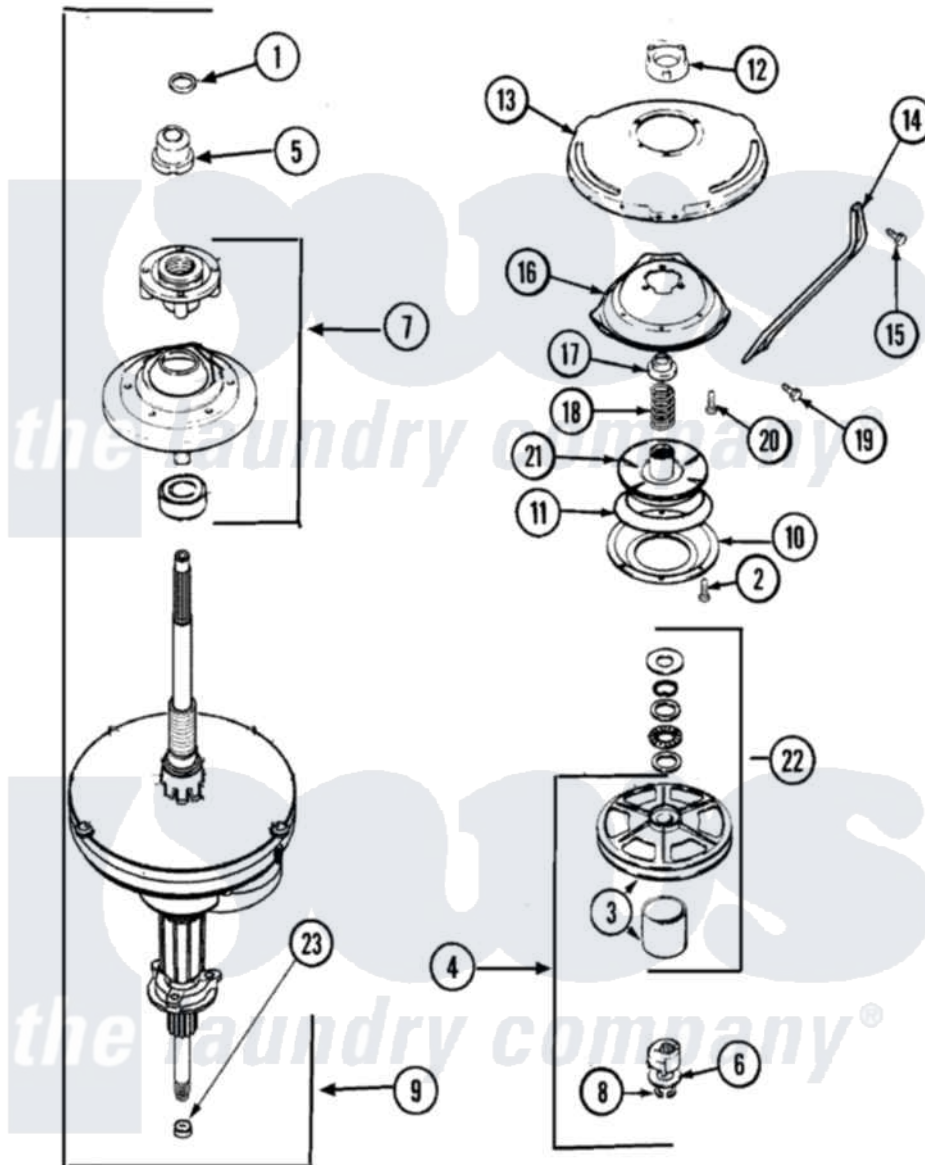

Maytag HAV2557AWW 06 - TRANSMISSION

Maytag [Residential Maytag HAV2557AWW Washer Parts](#) Parts Diagram 06 - TRANSMISSION
 Click on the part number to view part

Item	Original Part Number	Replaced By	Status	Part Description
1	25-7941			"O" Ring, Agr Drive Shaft
2	21001065			Screw, No.10-24 x .50 Hxnibhd
3	12001797	12002213		Thrust Bearing Kit
4	LA-2007	12002213		Thrust Bearing Kit
5	21001533	35-5655-1		Seal
6	35-2132			Washer, 1.25ODX.530IDX.032
"	35-2082			Washer, 1.25ODX.530IDX.062
7	21001868	W10219156		Tub Seal
8	25-7854			Ring, Retaining
9	21001867	35-6615		Ht TranS S
10	35-2018	35-6918		Stator, Brake
11	21001161	21002026		Snubber
12	21001511	12001562		Bearing Assembly
"	35-2205			Bearing, Spin
13	21001518			Support, Tub
14	21001532			Brace, Tub

15	21001858		Screw 5/16-18 x 1/2
16	21001163		Housing, Suspension
17	35-2017		Retainer, Brake Spring
18	21001647	21001910	Spring, Brake
19	25-7930	21001858	Screw 5/16-18 x 1/2
20	21001509		Screw, High Performance Plastic
21	35-2948	35-6714	Brake Roto
22	12500036	12002213	Thrust Bearing Kit
23	35-2010	207843	Lip Seal Repair Kit