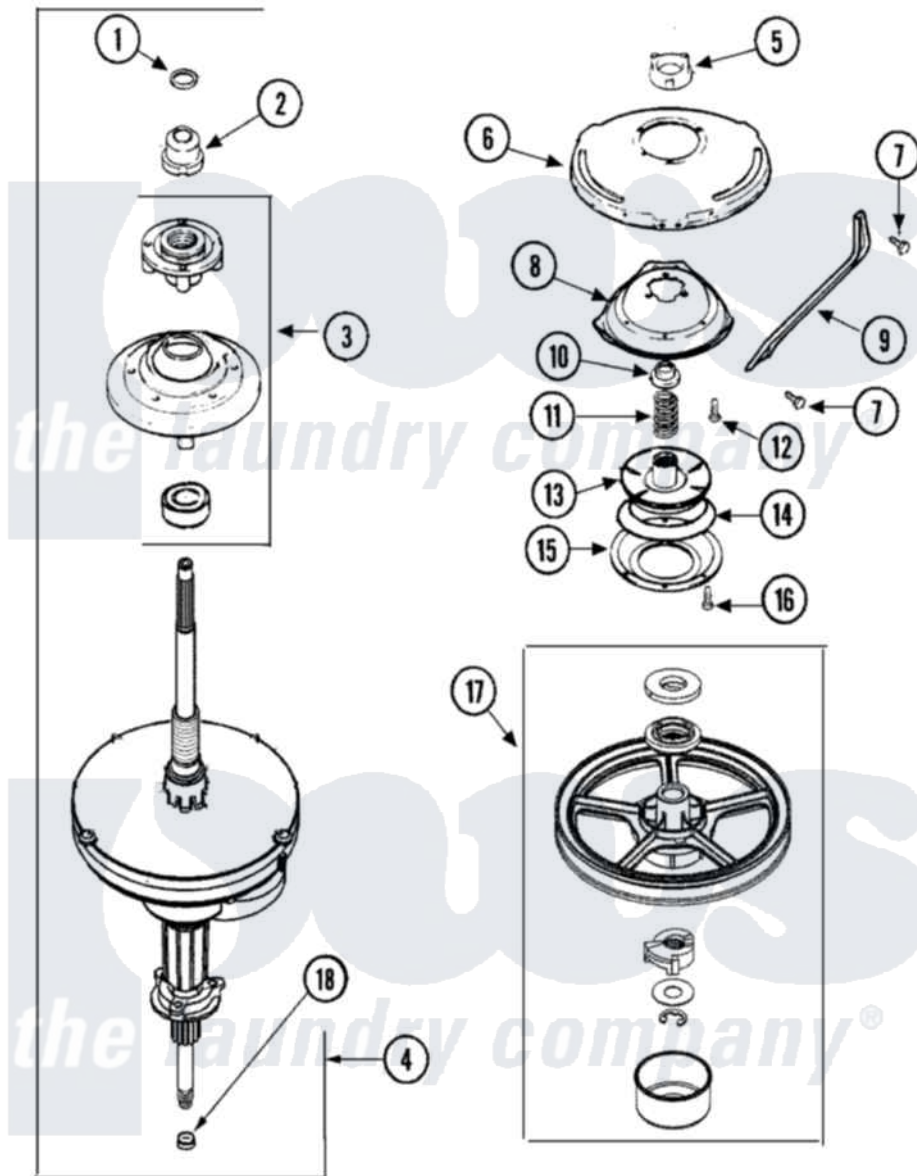

# Maytag HAV2557AWW 07 - TRANSMISSION (SERIES 22)

Maytag [Residential Maytag HAV2557AWW Washer Parts](#) Parts Diagram 07 - TRANSMISSION (SERIES 22)  
 Click on the part number to view part

Item	Original Part Number	Replaced By	Status	Part Description
1	<a href="#">25-7941</a>			"O" Ring, Agr Drive Shaft
2	21001533	<a href="#">35-5655-1</a>		Seal
3	21001868	<a href="#">W10219156</a>		Tub Seal
4	21001867	<a href="#">35-6615</a>		Ht Tran S
5	21001511	<a href="#">12001562</a>		Bearing Assembly
6	<a href="#">21001518</a>			Support, Tub
7	<a href="#">21001858</a>			Screw 5/16-18 x 1/2
8	<a href="#">21001163</a>			Housing, Suspension
9	<a href="#">21001532</a>			Brace, Tub
10	<a href="#">35-2017</a>			Retainer, Brake Spring
11	<a href="#">21001910</a>			Spring, Brake
12	<a href="#">21001509</a>			Screw, High Performance Plastic
13	21002010	<a href="#">35-6714</a>		Brake Roto
14	<a href="#">21002026</a>			Snubber
15	<a href="#">35-6918</a>			Stator, Brake
16	<a href="#">21001065</a>			Screw, No.10-24 x .50 Hxnibhd