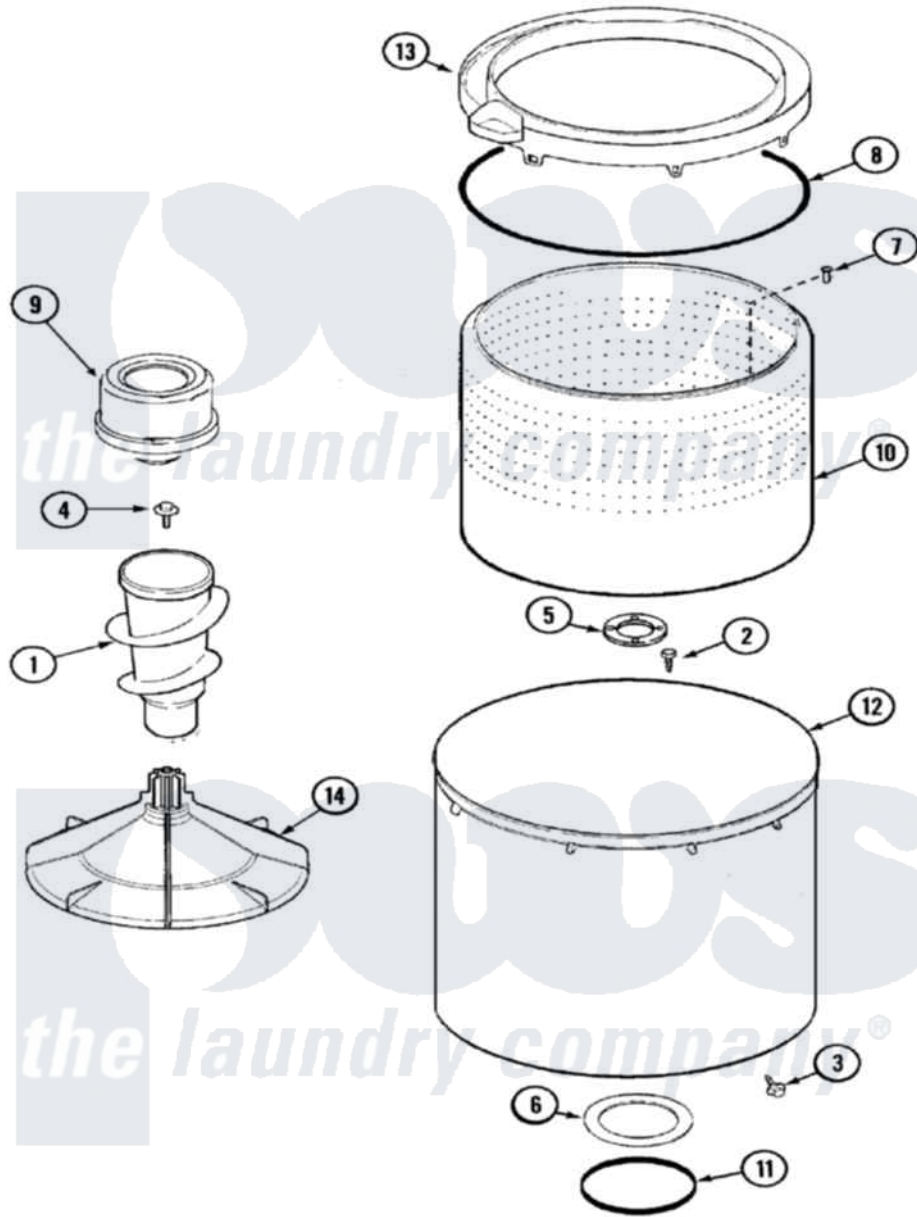

# Maytag HAV2557AWW 08 - TUB

Maytag Residential Maytag HAV2557AWW Washer Parts Parts Diagram 08 - TUB  
 Click on the part number to view part

Item	Original Part Number	Replaced By	Status	Part Description
1	<a href="#">21001878</a>			Auger/Post Assembly
2	21001510	<a href="#">22002947</a>		Bolt, Tub
3	25-7953	<a href="#">22002933</a>		Screw
4	25-8004	<a href="#">W10309247</a>		Screw
5	<a href="#">35-3685</a>			Gasket, Basket To Centerpost
6	<a href="#">35-3686</a>			Gasket, Tub To Housing
7	25-7967	<a href="#">3400504</a>		Screw
8	<a href="#">35-2328</a>			Seal, Tub Top
9	<a href="#">21001905</a>			Dispenser, Fabric
10	<a href="#">21001529</a>			Basket Assembly
11	<a href="#">35-2978</a>			Seal, Tub/Housing
12	<a href="#">35-3700</a>			Tub Assembly
13	21001531		Not Available	TOP, TUB (PLASTIC)
14	<a href="#">21001530</a>			Base, Agitator