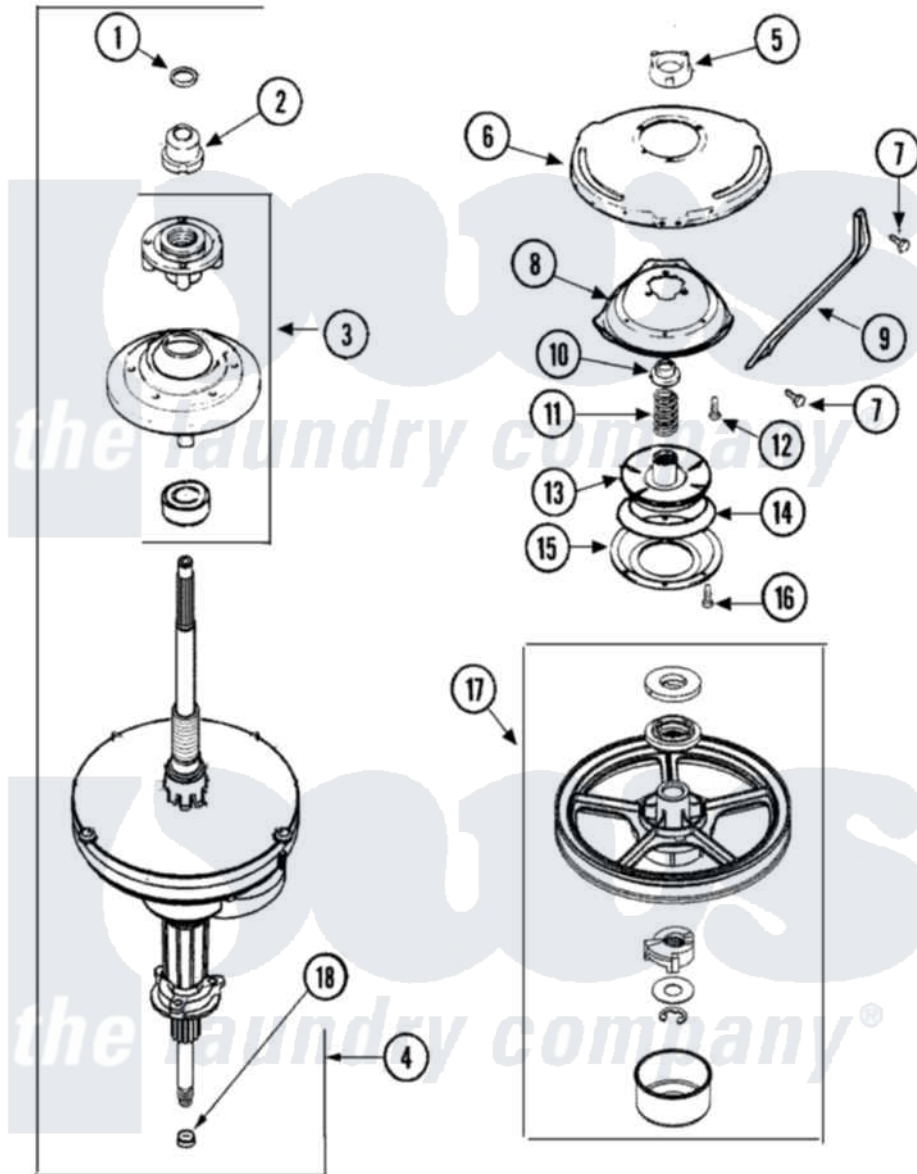

Maytag HAV2558AWW 07 - TRANSMISSION (SERIES 22)

Maytag [Residential Maytag HAV2558AWW Washer Parts](#) Parts Diagram 07 - TRANSMISSION (SERIES 22)
 Click on the part number to view part

Item	Original Part Number	Replaced By	Status	Part Description
1	25-7941			"O" Ring, Agr Drive Shaft
2	21001533	35-5655-1		Seal
3	21001868	W10219156		Tub Seal
4	21001867	35-6615		Ht Tran S
5	21001511	12001562		Bearing Assembly
6	21001518			Support, Tub
7	21001858			Screw 5/16-18 x 1/2
8	21001163			Housing, Suspension
9	21001532			Brace, Tub
10	35-2017			Retainer, Brake Spring
11	21001910			Spring, Brake
12	21001509			Screw, High Performance Plastic
13	21002010	35-6714		Brake Roto
14	21002026			Snubber
15	35-6918			Stator, Brake
16	21001065			Screw, No.10-24 x .50 Hxnibhd