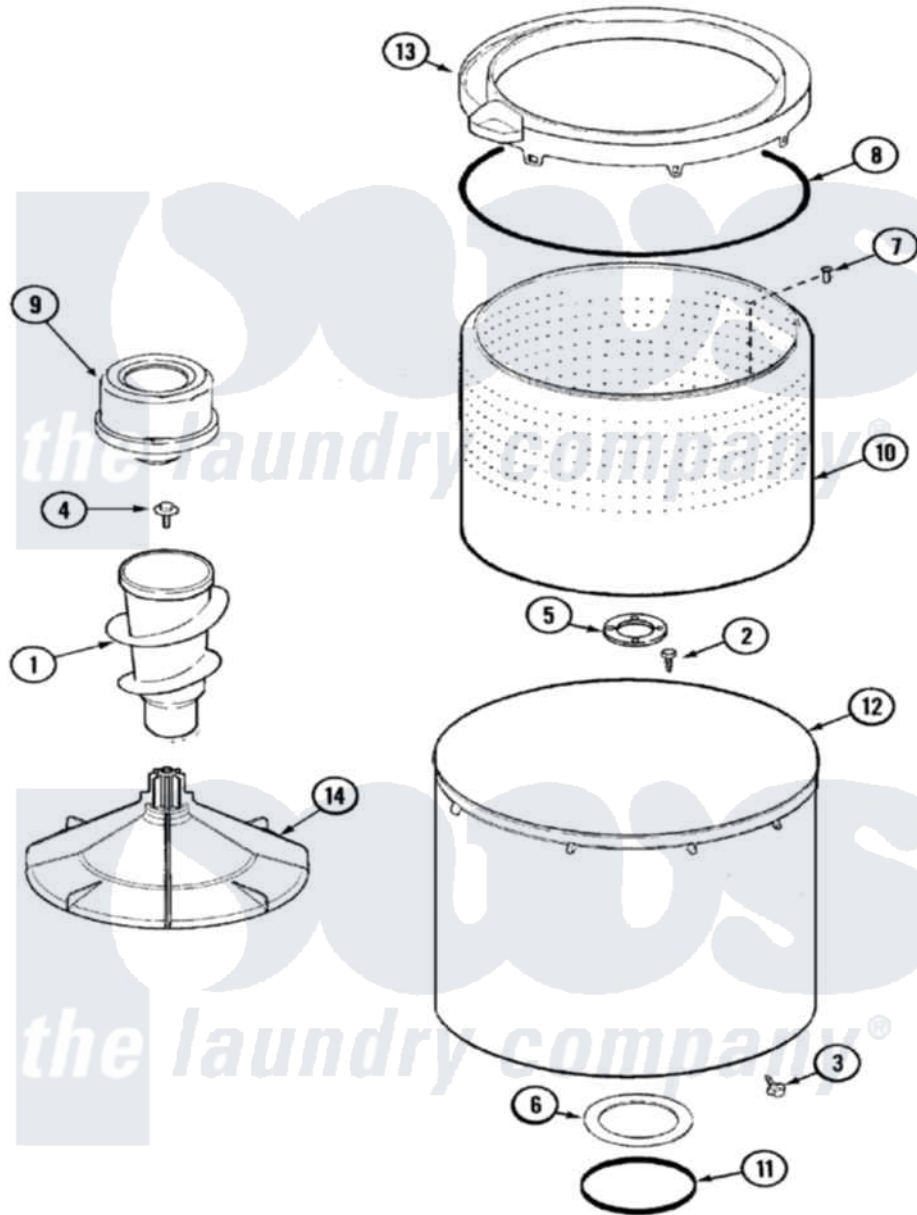

Maytag HAV2558AWW 08 - TUB

Maytag Residential Maytag HAV2558AWW Washer Parts Parts Diagram 08 - TUB
 Click on the part number to view part

Item	Original Part Number	Replaced By	Status	Part Description
1	21001878			Auger/Post Assembly
2	21001510	22002947		Bolt, Tub
3	25-7953	22002933		Screw
4	25-8004	W10309247		Screw
5	35-3685			Gasket, Basket To Centerpost
6	35-3686			Gasket, Tub To Housing
7	25-7967	3400504		Screw
8	35-2328			Seal, Tub Top
9	21001905			Dispenser, Fabric
10	21001529			Basket Assembly
11	35-2978			Seal, Tub/Housing
12	35-3700			Tub Assembly
13	21001531		Not Available	TOP, TUB (PLASTIC)
14	21001530			Base, Agitator