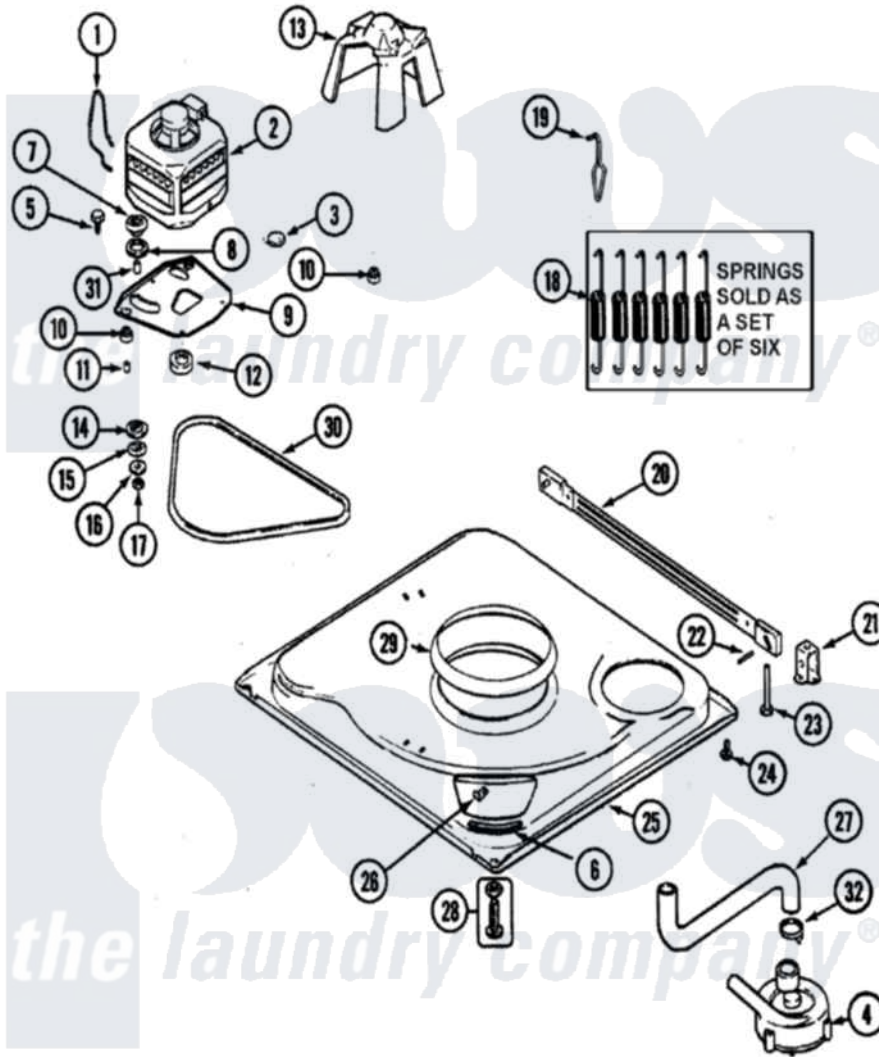

# Maytag HAV3460AWW 01 - BASE

Maytag [Residential Maytag HAV3460AWW Washer Parts](#) Parts Diagram 01 - BASE  
 Click on the part number to view part

Item	Original Part Number	Replaced By	Status	Part Description
1	21001110	<a href="#">22004376</a>		Spring, Motor Pivot
2	<a href="#">21001950</a>			MoTor, 2SP 1/2hp 120V/60Hz Hi-Tor
3	<a href="#">21001486</a>			Foot Slide, Isolator
4	21001873	<a href="#">35-6780</a>		Pump-Water
5	<a href="#">21001977</a>			Screw
6	<a href="#">35-2065</a>			Pad, Motor Plate
7	<a href="#">33-9946</a>			Isolator, Motor
8	<a href="#">35-3570</a>			Washer, Motor Pivot
9	<a href="#">21001783</a>			Plate And Screw Assembly
10	<a href="#">35-3646</a>			Isolator, Motor Plate
11	<a href="#">25-7831</a>			Spacer, Mounting
12	21001506	<a href="#">21001950</a>		MoTor, 2SP 1/2hp 120V/60Hz Hi-Tor
"	22004297	<a href="#">21001950</a>		MoTor, 2SP 1/2hp 120V/60Hz Hi-Tor
13	<a href="#">22002721</a>			Shield, Motor