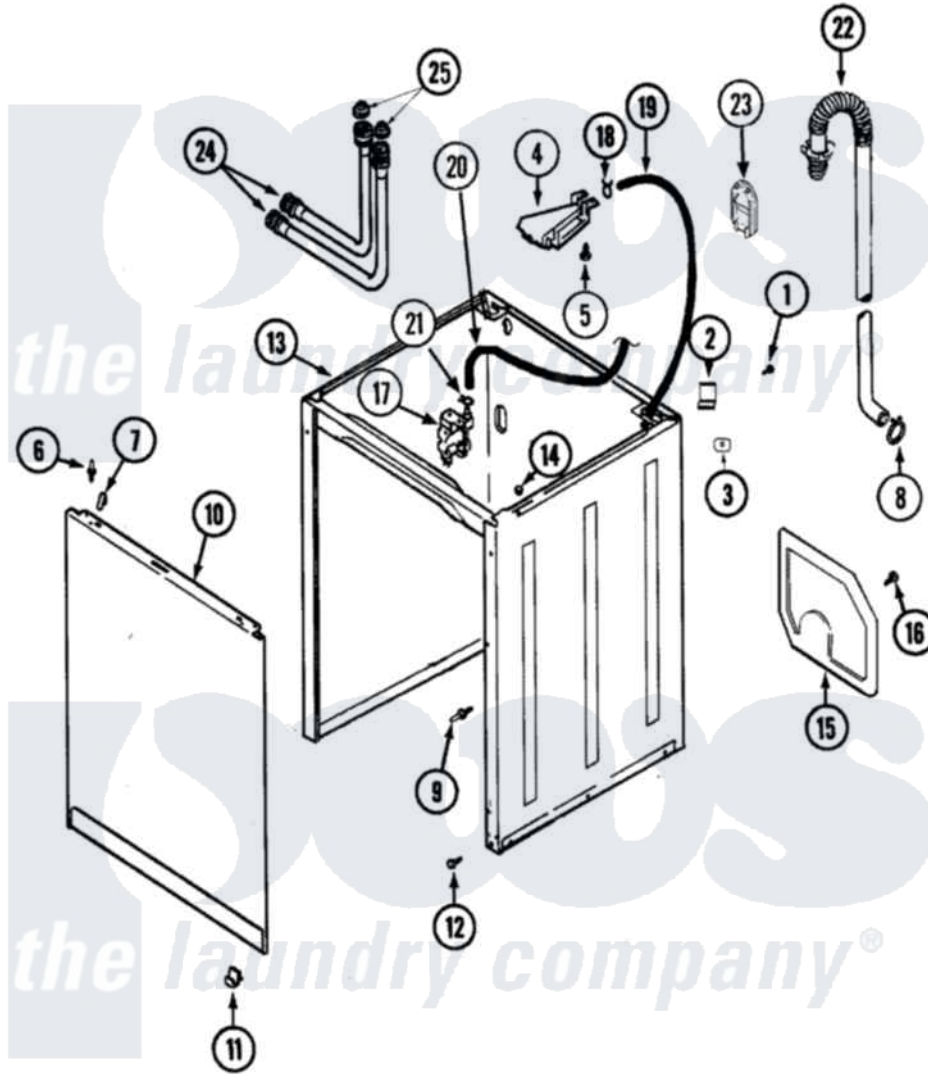

Maytag HAV3460AWW 02 - CABINET

Maytag [Residential Maytag HAV3460AWW Washer Parts](#) Parts Diagram 02 - CABINET
 Click on the part number to view part

Item	Original Part Number	Replaced By	Status	Part Description
1	25-7893			Screw
2	35-2846			Hinge, Cabinet Top
3	35-4128			Pad, Hinge
4	21001760			Flume Assembly / Water Diverter
5	25-3092	90767		Screw, 8A X 3/8 HeX Washer Head Tapping
6	25-0224	3400029		Nut, Adapter Plate
"	53-0643			Pin, Locator
7	25-7220			Clip, Cabinet Top
8	21001875	285655		Clamp, Hose
9	21001829			Post, Locating
10	35-2084			Panel, Front
"	21001281			Damper, Sound Pad
"	21002011			Pad, Cabinet
11	53-0120			Clip, Front Panel
"	25-7732	681414		Screw, 10AB X 1/2

12	35-4129		Bumper, Cabinet
13	21001871		Cabinet
14	33-2653		Bumper, Cabinet
15	21001876		Shield, Rear
16	25-7732	681414	Screw, 10AB X 1/2
17	21001932		Valve, Water Inlet
18	25-7867	596669	Clamp, Manifold
19	35-2378	12002749	Hose, Flume Kit
20	21001749	21001748	Hose, Pressure Switch
21	25-7796	596669	Clamp, Manifold
22	21001872		Hose, Drain
23	21001874		Outlet, Drain Hose
24	35-0874	76313	Hosefill
"	33-7891	89503	Hose-Inlet
25	33-4264N		Strainer And Washer Kit