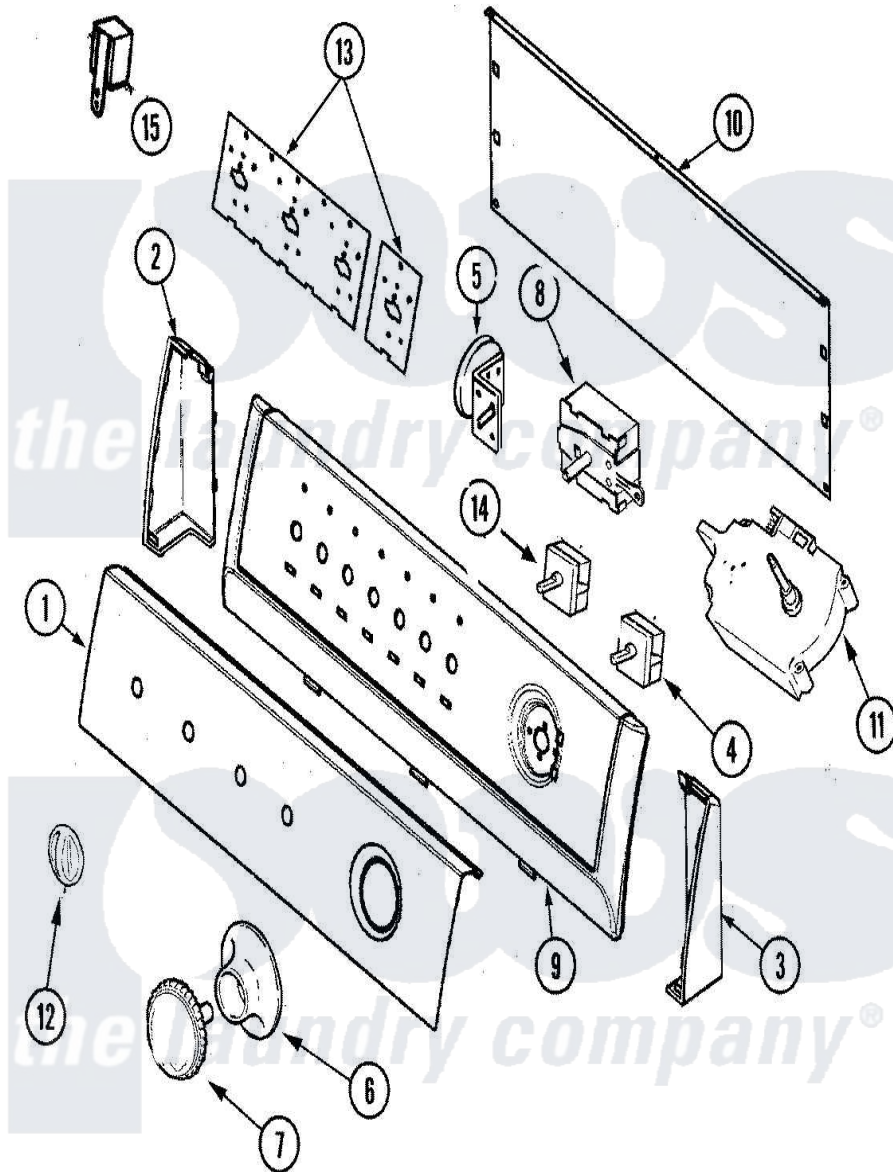

Maytag HAV3460AWW 03 - CONTROL PANEL

Maytag [Residential Maytag HAV3460AWW Washer Parts](#) Parts Diagram 03 - CONTROL PANEL
 Click on the part number to view part

| Item | Original Part Number | Replaced By | Status | Part Description |
|------|--------------------------|-----------------------|--------|---|
| 1 | 21001992 | | | Panel, Control |
| 2 | 21001519 | | | Endcap |
| " | 25-3092 | 90767 | | Screw, 8A X 3/8 HeX Washer Head Tapping |
| 3 | 21001523 | | | Endcap |
| " | 25-3092 | 90767 | | Screw, 8A X 3/8 HeX Washer Head Tapping |
| 4 | 21001226 | | | Switch, Water Temp. 4 Position |
| 5 | 21001882 | | | Switch, Pressure |
| 6 | 21001984 | | | Skirt, Timer Knob |
| 7 | 21001985 | | | Knob, Timer |
| 8 | 21001960 | | | Switch, Speed |
| 9 | 21001965 | | | Frame, Control Panel, Support |
| 10 | 21001527 | | | Shield, Rear |
| " | 25-3092 | 90767 | | Screw, 8A X 3/8 HeX Washer Head Tapping |
| " | 25-3457 | | | Screw, Sems |

| | | | |
|----|--------------------------|--------------------------|--|
| 11 | 25-3092 | 90767 | Screw, 8A X 3/8 HeX Washer Head Tapping |
| " | 21001959 | | Timer |
| 12 | 21001986 | 21002070 | Knob, Selector |
| 13 | 21001603 | | Shield, Control |
| " | 21001517 | | Shield, Control |
| 14 | 21001993 | | Switch, Rotary |
| 15 | 53-1639 | | Buzzer Assembly |
| 16 | 21001994 | | Harness, Wiring |
| " | 21001979 | | Lead Assembly |
| " | 21001980 | | Lead Assembly |