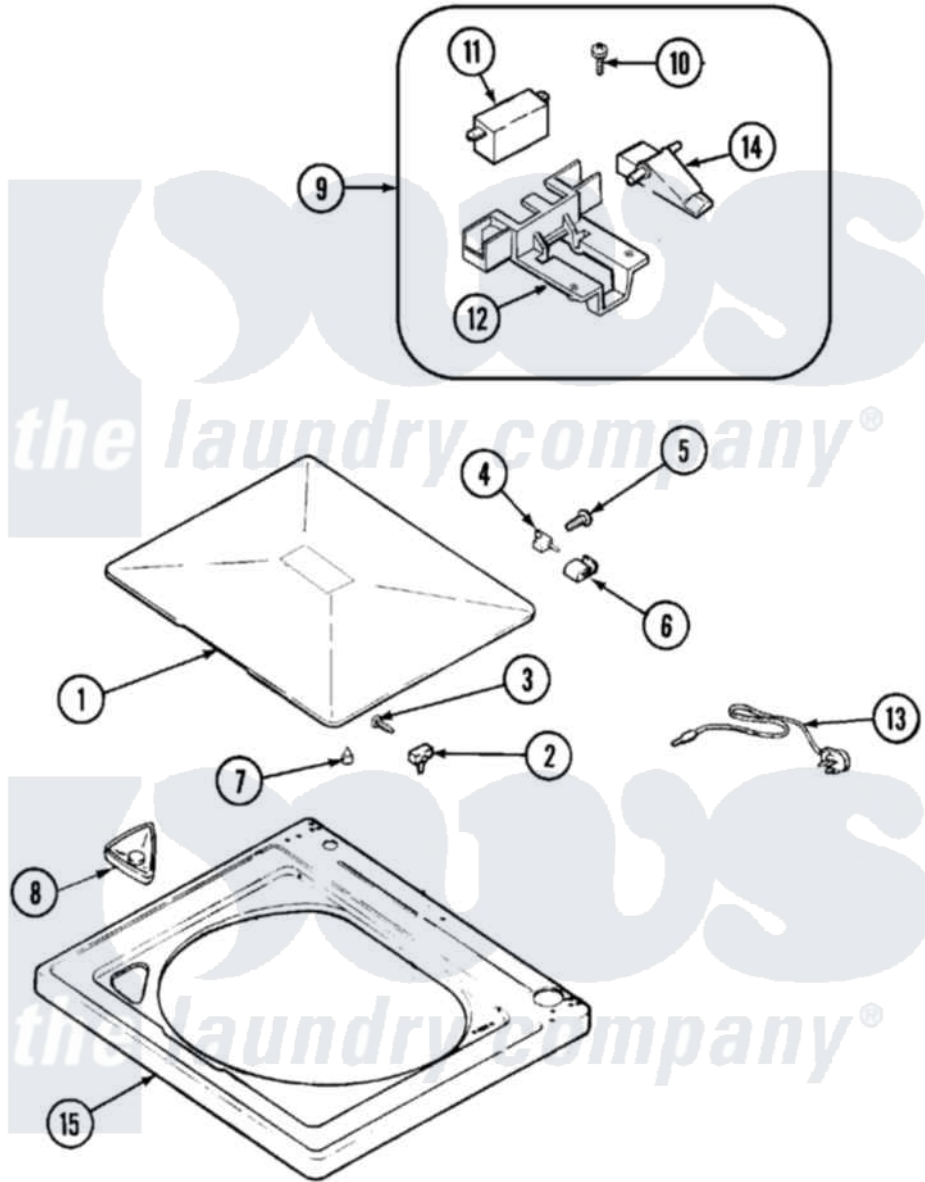

Maytag HAV3460AWW 05 - TOP

Maytag [Residential Maytag HAV3460AWW Washer Parts](#) Parts Diagram 05 - TOP
 Click on the part number to view part

Item	Original Part Number	Replaced By	Status	Part Description
1	35-2026			Lid
2	43-0057			Actuator, Door Switch
3	25-7438			Screw
4	35-2045			Pin, Hinge
5	25-7893			Screw
6	35-2044			Hinge, Lid
7	35-0581			Bumper, Door
8	21001987	21001597		Dispenser, Bleach
9	21001137	12001187		Kit, Lid Switch Assembly
10	21001136	3400872		Screw, 8-18 X 3/8
11	21001148	12001187		Kit, Lid Switch Assembly
12	21001135			Housing, Lid Switch
13	21001592			Cord, Power
14	21001134			Lever, Lid Switch
15	21001602			Top, Cabinet