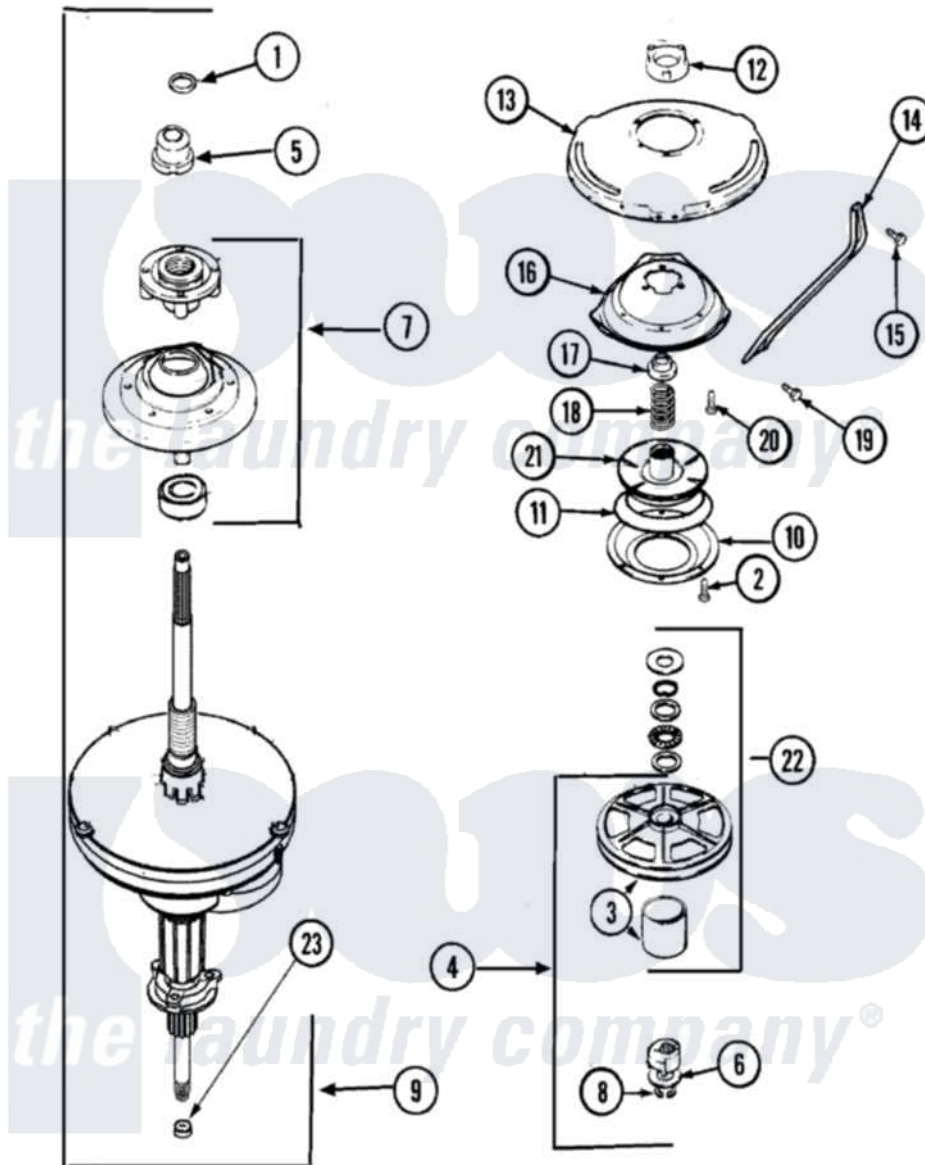

Maytag HAV3460AWW 06 - TRANSMISSION

Maytag [Residential Maytag HAV3460AWW Washer Parts](#) Parts Diagram 06 - TRANSMISSION
 Click on the part number to view part

Item	Original Part Number	Replaced By	Status	Part Description
1	25-7941			"O" Ring, Agr Drive Shaft
2	21001065			Screw, No.10-24 x .50 Hxnibhd
3	12001797	12002213		Thrust Bearing Kit
4	LA-2007	12002213		Thrust Bearing Kit
5	21001533	35-5655-1		Seal
6	35-2132			Washer, 1.25ODX.530IDX.032
"	35-2082			Washer, 1.25ODX.530IDX.062
7	21001868	W10219156		Tub Seal
8	25-7854			Ring, Retaining
9	21001867	35-6615		Ht TranS S
10	35-2018	35-6918		Stator, Brake
11	21001161	21002026		Snubber
12	21001511	12001562		Bearing Assembly
"	35-2205			Bearing, Spin
13	21001518			Support, Tub
14	21001532			Brace, Tub

15	21001858		Screw 5/16-18 x 1/2
16	21001163		Housing, Suspension
17	35-2017		Retainer, Brake Spring
18	21001647	21001910	Spring, Brake
19	25-7930	21001858	Screw 5/16-18 x 1/2
20	21001509		Screw, High Performance Plastic
21	35-2948	35-6714	Brake Roto
22	12500036	12002213	Thrust Bearing Kit
23	35-2010	207843	Lip Seal Repair Kit