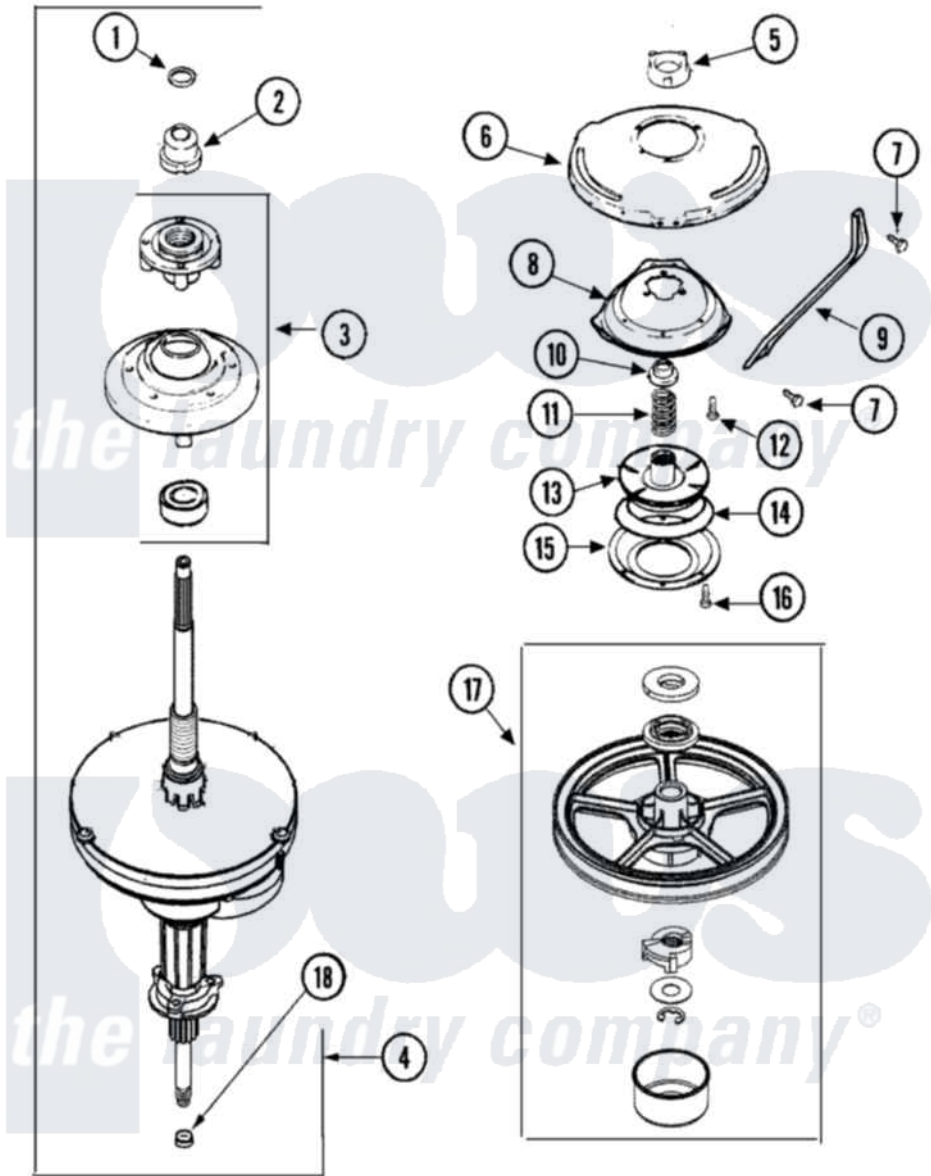

Maytag HAV3460AWW 07 - TRANSMISSION (SERIES 22)

Maytag Residential Maytag HAV3460AWW Washer Parts Parts Diagram 07 - TRANSMISSION (SERIES 22)
 Click on the part number to view part

Item	Original Part Number	Replaced By	Status	Part Description
1	25-7941			"O" Ring, Agr Drive Shaft
2	21001533	35-5655-1		Seal
3	21001868	W10219156		Tub Seal
4	21001867	35-6615		Ht Tran S
5	21001511	12001562		Bearing Assembly
6	21001518			Support, Tub
7	21001858			Screw 5/16-18 x 1/2
8	21001163			Housing, Suspension
9	21001532			Brace, Tub
10	35-2017			Retainer, Brake Spring
11	21001910			Spring, Brake
12	21001509			Screw, High Performance Plastic
13	21002010	35-6714		Brake Roto
14	21002026			Snubber
15	35-6918			Stator, Brake
16	21001065			Screw, No.10-24 x .50 Hxnibhd