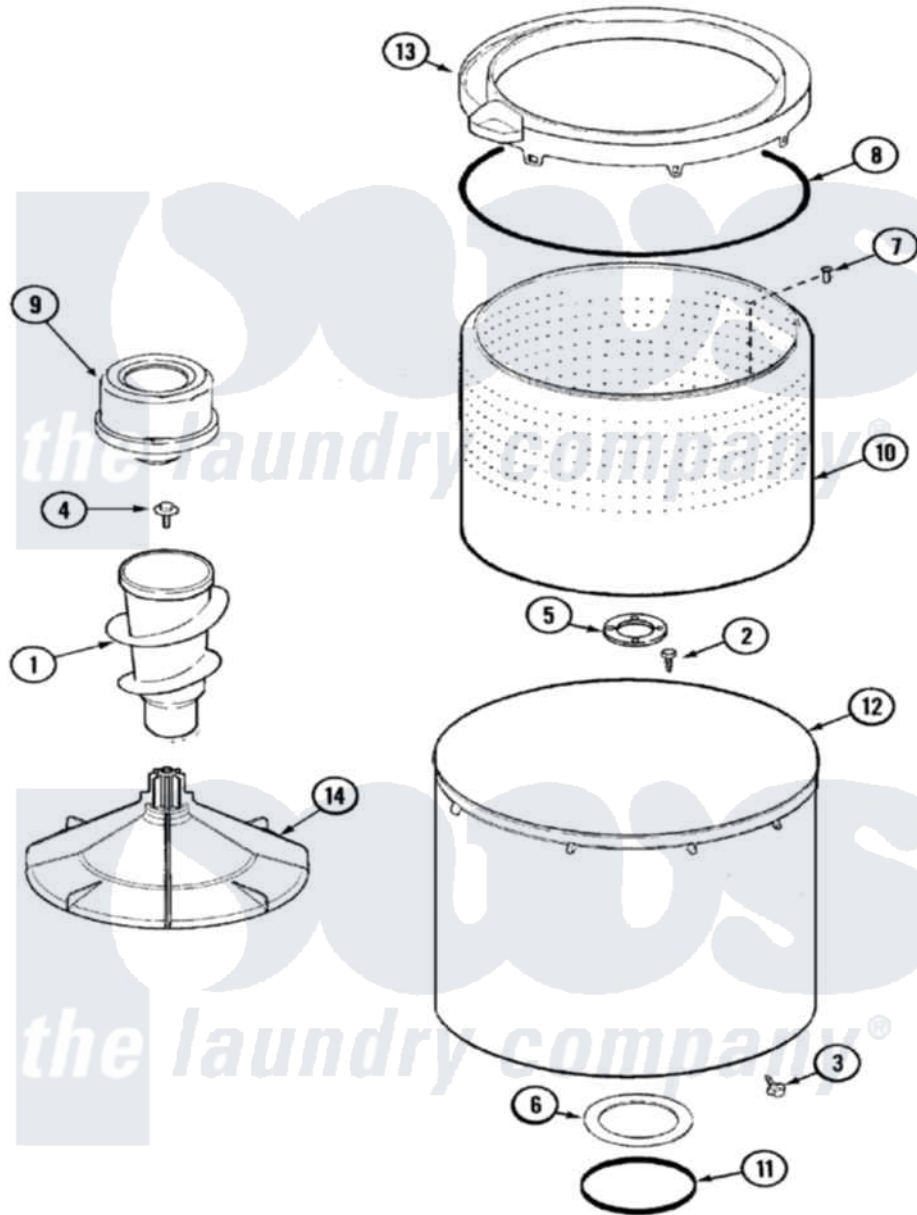

Maytag HAV3460AWW 08 - TUB

Maytag Residential Maytag HAV3460AWW Washer Parts Parts Diagram 08 - TUB
 Click on the part number to view part

Item	Original Part Number	Replaced By	Status	Part Description
1	22003437	21001878		Auger/Post Assembly
2	21001510	22002947		Bolt, Tub
3	25-7953	22002933		Screw
4	25-8004	W10309247		Screw
5	35-3685			Gasket, Basket To Centerpost
6	35-3686			Gasket, Tub To Housing
7	25-7967	3400504		Screw
8	35-2328			Seal, Tub Top
9	21001988		Not Available	DISPENSER, FABRIC SOFTENER
10	21001529			Basket Assembly
11	35-2978			Seal, Tub/Housing
12	35-3700			Tub Assembly
13	21001531		Not Available	TOP, TUB (PLASTIC)
14	21001530			Base, Agitator