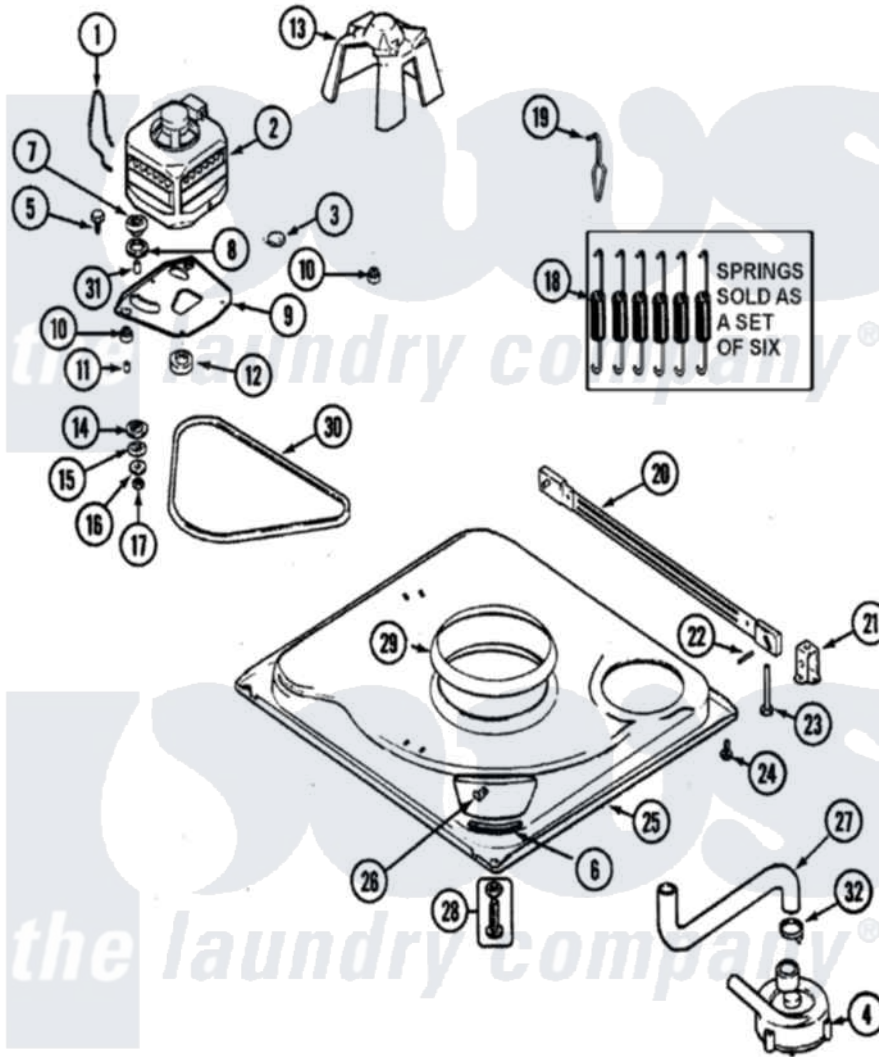

Maytag HAV4657AWW 01 - BASE

Maytag [Residential Maytag HAV4657AWW Washer Parts](#) Parts Diagram 01 - BASE
 Click on the part number to view part

Item	Original Part Number	Replaced By	Status	Part Description
1	21001110	22004376		Spring, Motor Pivot
2	21001950			MoTor, 2SP 1/2hp 120V/60Hz Hi-Tor
3	21001486			Foot Slide, Isolator
4	21001873	35-6780		Pump-Water
5	21001977			Screw
6	35-2065			Pad, Motor Plate
7	33-9946			Isolator, Motor
8	35-3570			Washer, Motor Pivot
9	21001783			Plate And Screw Assembly
10	35-3646			Isolator, Motor Plate
11	25-7831			Spacer, Mounting
12	21001506	21001950		MoTor, 2SP 1/2hp 120V/60Hz Hi-Tor
"	22004297	21001950		MoTor, 2SP 1/2hp 120V/60Hz Hi-Tor
13	21002015	4312464		Screw

"	22002721		Shield, Motor
14	35-3571		Slide, Motor Pivot
15	33-9967		Washer, Motor Isolator
16	25-7047		Washer, Flat
17	25-7325	Y707702	Locknut
18	12002102	12002773	Spring
19	21001166		Hook, Suspension Spring
20	21001754	21001881	Bar, Stabilizer
21	35-2046		Bracket, Stabilizer
22	35-2052		Pin, Stabilizer
23	35-3020	22004469	Leg And Foot Self Stabalizing
24	25-7828	489483	Screw 10-32 X 1/2
25	21001982	21001281	Damper, Sound Pad
"	21001893	12002701	Base Kit
26	25-7845		Speednut, Motor
27	21001915		Hose, Tub To Pump
28	35-3507	25001119	Foot And Pad Assembly
29	21002026		Snubber
"	21001161	21002026	Snubber
30	21352320		Belt, Drive
31	25-7830		Spacer
32	25-6068	285655	Clamp, Hose