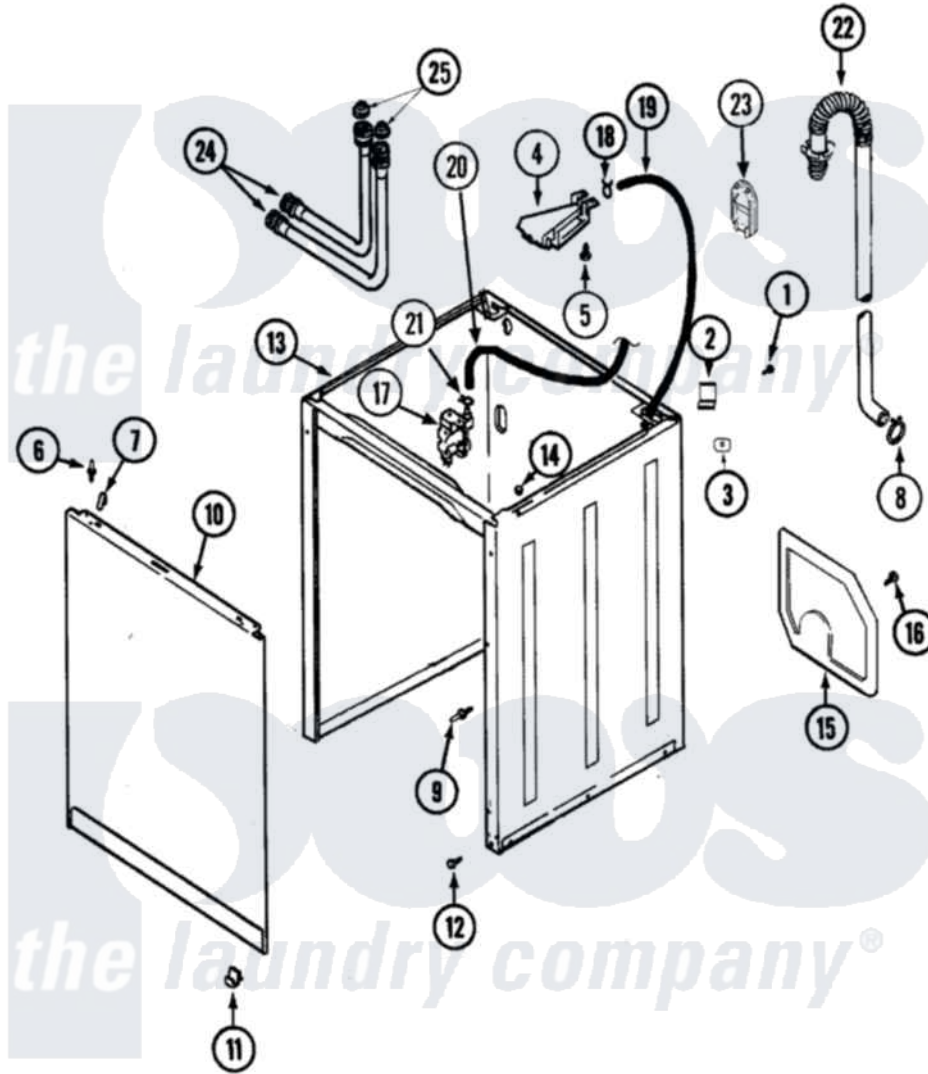

Maytag HAV4657AWW 02 - CABINET

Maytag [Residential Maytag HAV4657AWW Washer Parts](#) Parts Diagram 02 - CABINET
 Click on the part number to view part

Item	Original Part Number	Replaced By	Status	Part Description
1	25-7893			Screw
2	35-2846			Hinge, Cabinet Top
3	35-4128			Pad, Hinge
4	21001857			Clip, Plastic Snap-In
"	21001996			Lead, Harness-Flume
"	21001856	489234		Washer, Plain
"	21001854			Flume Assembly
5	25-3092	90767		Screw, 8A X 3/8 HeX Washer Head Tapping
6	25-0224	3400029		Nut, Adapter Plate
"	53-0643			Pin, Locator
7	25-7220			Clip, Cabinet Top
8	21001875	285655		Clamp, Hose
9	21001829			Post, Locating
10	35-2084			Panel, Front
"	21001281			Damper, Sound Pad
11	25-7732	681414		Screw, 10AB X 1/2

"	53-0120		Clip, Front Panel
12	35-4129		Bumper, Cabinet
13	21001871		Cabinet
14	33-2653		Bumper, Cabinet
15	21001876		Shield, Rear
16	25-7732	681414	Screw, 10AB X 1/2
17	21001932		Valve, Water Inlet
18	25-7867	596669	Clamp, Manifold
19	35-2378	12002749	Hose, Flume Kit
20	21001749	21001748	Hose, Pressure Switch
21	25-7796	596669	Clamp, Manifold
22	21001872		Hose, Drain
23	21001874		Outlet, Drain Hose
24	33-7891	89503	Hose-Inlet
"	35-0874	76313	Hosefill
25	33-4264N		Strainer And Washer Kit