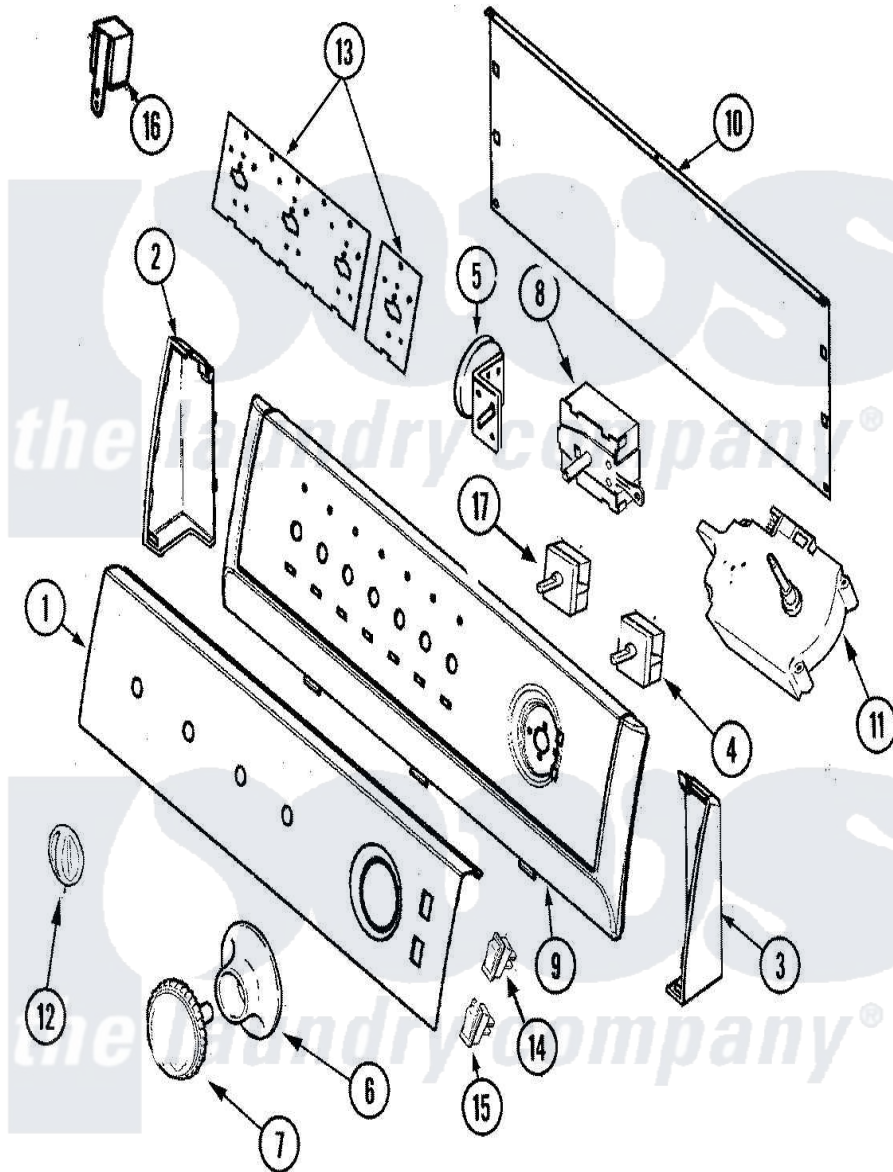

# Maytag HAV4657AWW 03 - CONTROL PANEL

Maytag Residential Maytag HAV4657AWW Washer Parts Parts Diagram 03 - CONTROL PANEL  
 Click on the part number to view part

Item	Original Part Number	Replaced By	Status	Part Description
1	<a href="#">21001976</a>			Panel, Control
2	<a href="#">21001519</a>			Endcap
"	25-3092	<a href="#">90767</a>		Screw, 8A X 3/8 HeX Washer Head Tapping
3	<a href="#">21001523</a>			Endcap
"	25-3092	<a href="#">90767</a>		Screw, 8A X 3/8 HeX Washer Head Tapping
4	<a href="#">21001960</a>			Switch, Speed
5	<a href="#">21001882</a>			Switch, Pressure
6	21001971	<a href="#">21001600</a>		Skirt, Timer
7	<a href="#">21001972</a>			Knob, Timer
8	<a href="#">21001852</a>			Switch, Temperature
9	<a href="#">21001965</a>			Frame, Control Panel, Support
10	<a href="#">21001527</a>			Shield, Rear
11	<a href="#">21001959</a>			Timer
12	21001974	<a href="#">21002196</a>		Knob-Selector
13	<a href="#">21001603</a>			Shield, Control

"	<a href="#">21001517</a>		Shield, Control
14	22003977	<a href="#">74010226</a>	Switch, Rocker W/Shield
15	<a href="#">22003981</a>		Switch, Momentary Rocker
16	<a href="#">53-1639</a>		Buzzer Assembly
17	<a href="#">31001443</a>		Switch, Two Pos Rotary
18	<a href="#">21001981</a>		Lead Assembly
"	<a href="#">21001966</a>		Harness, Wiring
"	<a href="#">21001978</a>		Lead Assembly
"	<a href="#">21001979</a>		Lead Assembly