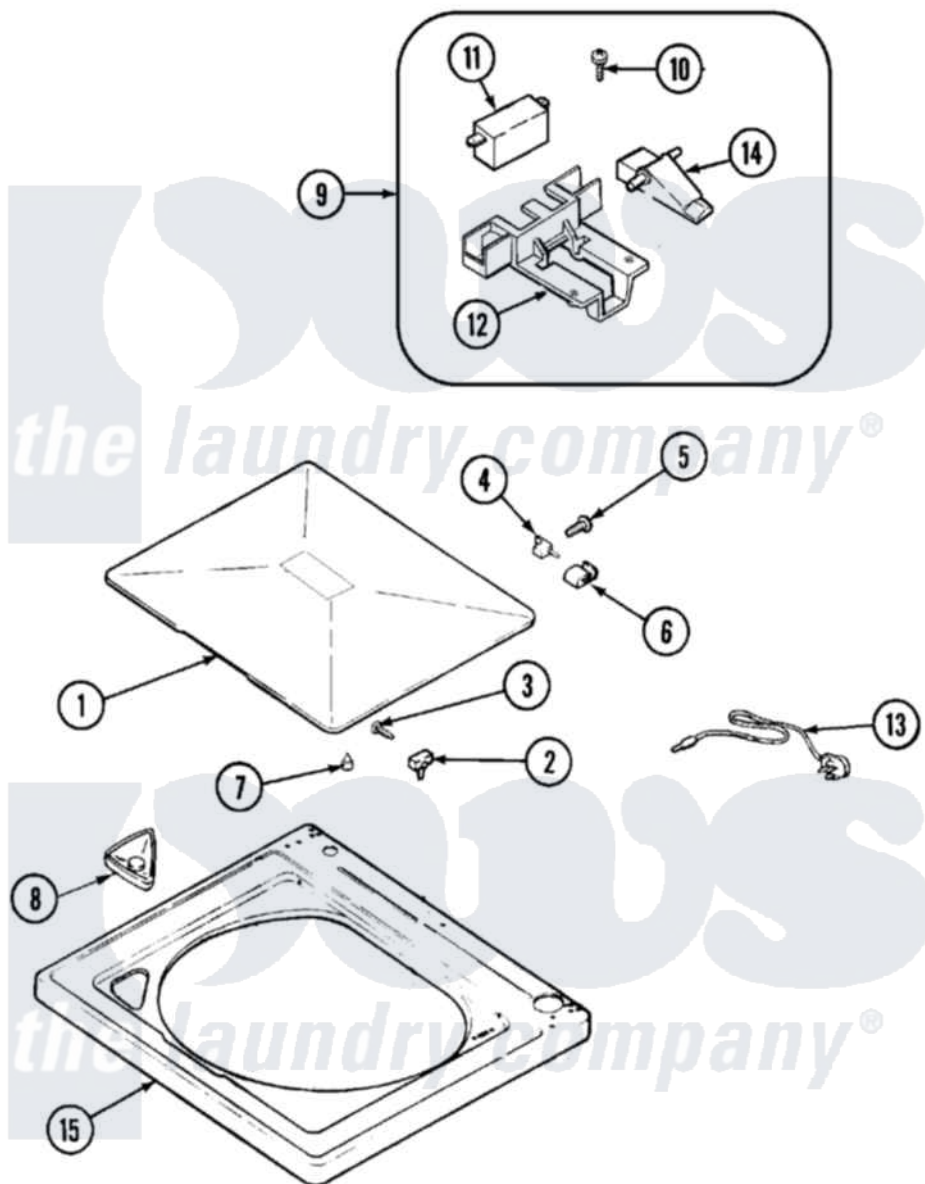

Maytag HAV4657AWW 05 - TOP

Maytag [Residential Maytag HAV4657AWW Washer Parts](#) Parts Diagram 05 - TOP
 Click on the part number to view part

Item	Original Part Number	Replaced By	Status	Part Description
1	35-2026			Lid
2	43-0057			Actuator, Door Switch
3	25-7438			Screw
4	35-2045			Pin, Hinge
5	25-7893			Screw
6	35-2044			Hinge, Lid
7	35-0581			Bumper, Door
8	21001597			Dispenser, Bleach
9	21001137	12001187		Kit, Lid Switch Assembly
10	21001136	3400872		Screw, 8-18 X 3/8
11	21001148	12001187		Kit, Lid Switch Assembly
12	21001135			Housing, Lid Switch
13	21001592			Cord, Power
14	21001134			Lever, Lid Switch
15	21001602			Top, Cabinet