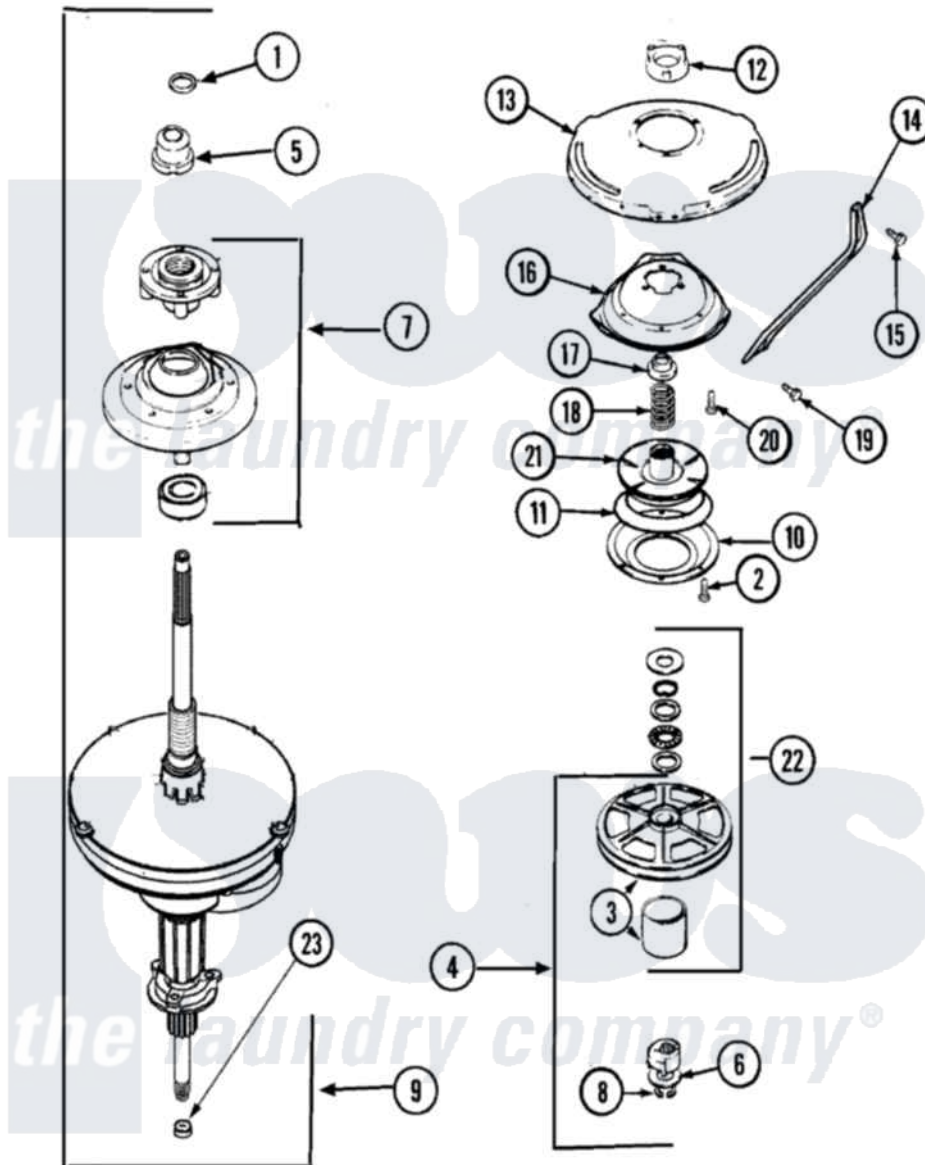

Maytag HAV4657AWW 06 - TRANSMISSION

Maytag [Residential Maytag HAV4657AWW Washer Parts](#) Parts Diagram 06 - TRANSMISSION
 Click on the part number to view part

Item	Original Part Number	Replaced By	Status	Part Description
1	25-7941			"O" Ring, Agr Drive Shaft
2	21001065			Screw, No.10-24 x .50 Hxnibhd
3	12001797	12002213		Thrust Bearing Kit
4	LA-2007	12002213		Thrust Bearing Kit
5	21001533	35-5655-1		Seal
6	35-2132			Washer, 1.25ODX.530IDX.032
"	35-2082			Washer, 1.25ODX.530IDX.062
7	21001868	W10219156		Tub Seal
8	25-7854			Ring, Retaining
9	21001867	35-6615		Ht TranS S
10	35-2018	35-6918		Stator, Brake
11	21001161	21002026		Snubber
12	21001511	12001562		Bearing Assembly
"	35-2205			Bearing, Spin
13	21001518			Support, Tub
14	21001532			Brace, Tub

15	21001858		Screw 5/16-18 x 1/2
16	21001163		Housing, Suspension
17	35-2017		Retainer, Brake Spring
18	21001647	21001910	Spring, Brake
19	25-7930	21001858	Screw 5/16-18 x 1/2
20	21001509		Screw, High Performance Plastic
21	35-2948	35-6714	Brake Roto
22	12500036	12002213	Thrust Bearing Kit
23	35-2010	207843	Lip Seal Repair Kit