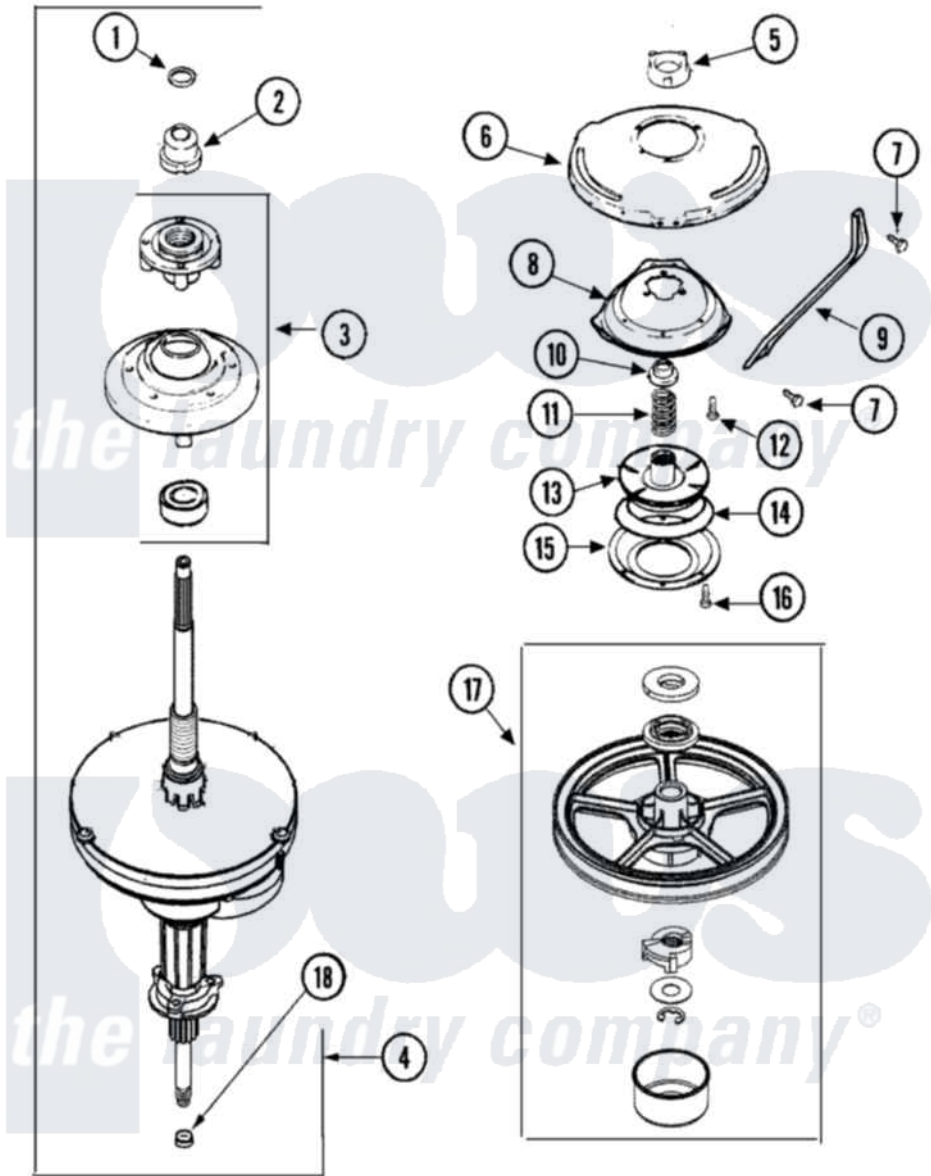

Maytag HAV4657AWW 07 - TRANSMISSION (SERIES 22)

Maytag Residential Maytag HAV4657AWW Washer Parts Parts Diagram 07 - TRANSMISSION (SERIES 22)
 Click on the part number to view part

Item	Original Part Number	Replaced By	Status	Part Description
1	25-7941			"O" Ring, Agrtr Drive Shaft
2	21001533	35-5655-1		Seal
3	21001868	W10219156		Tub Seal
4	21001867	35-6615		Ht Tran S
5	21001511	12001562		Bearing Assembly
6	21001518			Support, Tub
7	21001858			Screw 5/16-18 x 1/2
8	21001163			Housing, Suspension
9	21001532			Brace, Tub
10	35-2017			Retainer, Brake Spring
11	21001910			Spring, Brake
12	21001509			Screw, High Performance Plastic
13	21002010	35-6714		Brake Roto
14	21002026			Snubber
15	35-6918			Stator, Brake
16	21001065			Screw, No.10-24 x .50 Hxnibhd