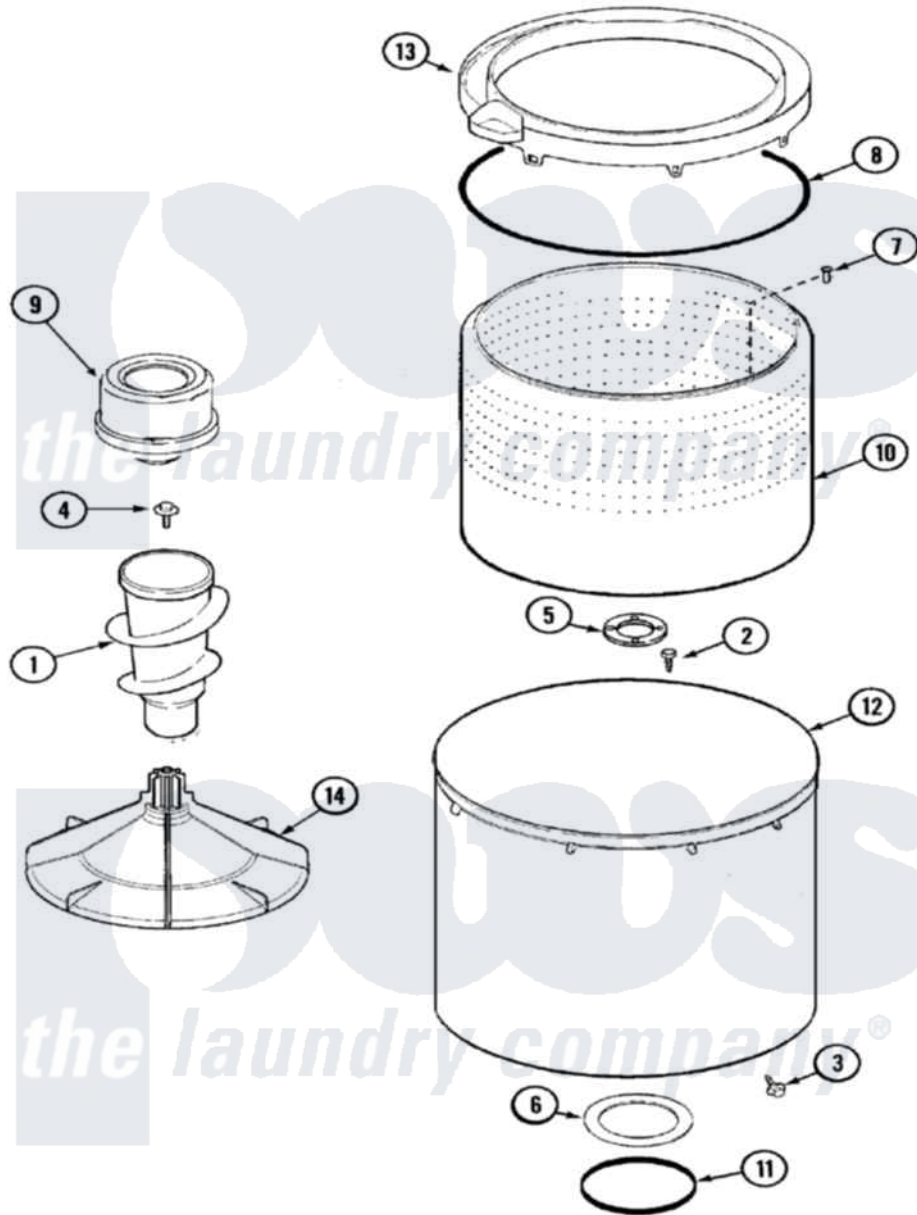

Maytag HAV4657AWW 08 - TUB

Maytag Residential Maytag HAV4657AWW Washer Parts Parts Diagram 08 - TUB
 Click on the part number to view part

Item	Original Part Number	Replaced By	Status	Part Description
1	21001878			Auger/Post Assembly
2	21001510	22002947		Bolt, Tub
3	25-7953	22002933		Screw
4	25-8004	W10309247		Screw
5	35-3685			Gasket, Basket To Centerpost
6	35-3686			Gasket, Tub To Housing
7	25-7967	3400504		Screw
8	35-2328			Seal, Tub Top
9	21001905			Dispenser, Fabric
10	21001529			Basket Assembly
11	35-2978			Seal, Tub/Housing
12	35-3700			Tub Assembly
13	21001531		Not Available	TOP, TUB (PLASTIC)
14	21001530			Base, Agitator