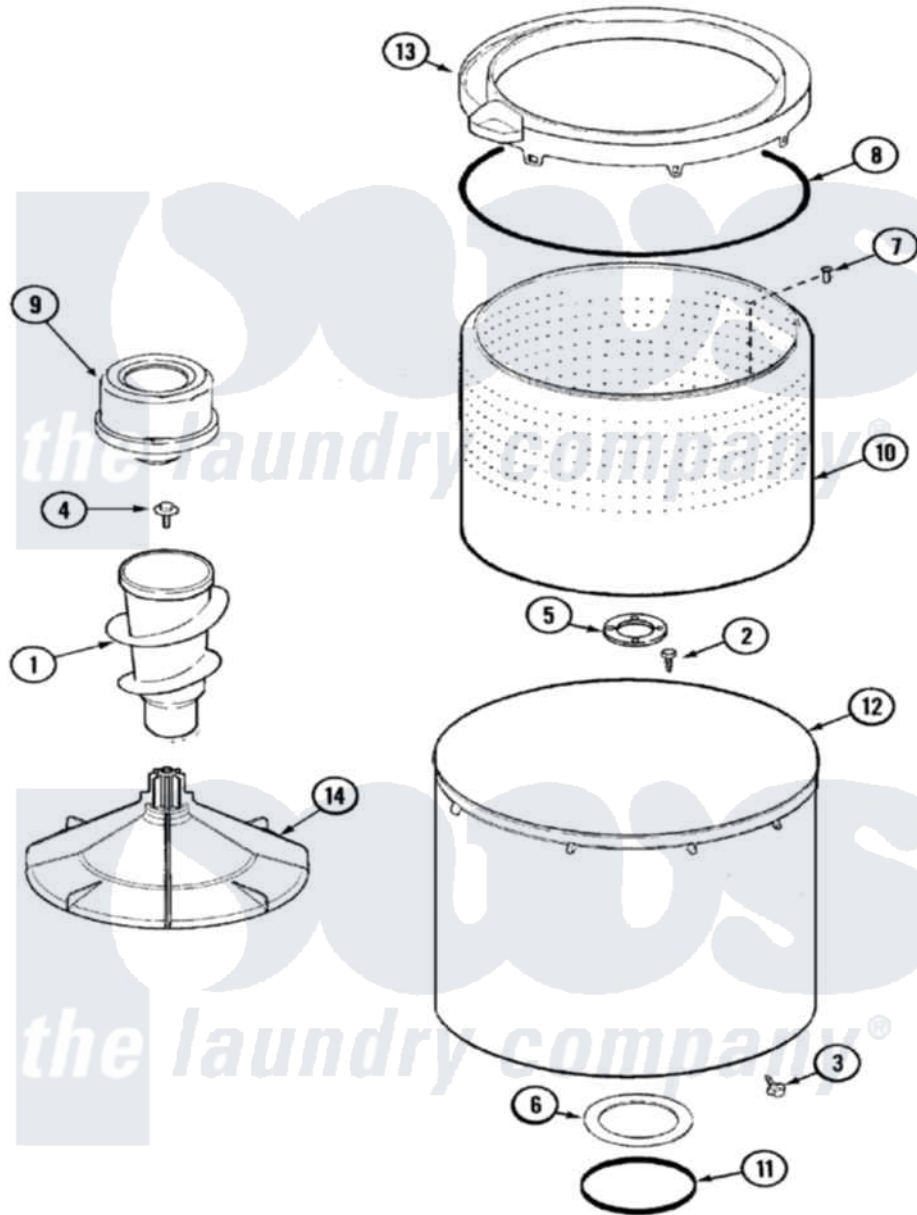

Maytag HAV4657EWW 08 - TUB

Maytag Residential Maytag HAV4657EWW Washer Parts Parts Diagram 08 - TUB
 Click on the part number to view part

Item	Original Part Number	Replaced By	Status	Part Description
1	21001878			Auger/Post Assembly
2	21001510	22002947		Bolt, Tub
3	25-7953	22002933		Screw
4	25-8004	W10309247		Screw
5	35-3685			Gasket, Basket To Centerpost
6	35-3686			Gasket, Tub To Housing
7	25-7967	3400504		Screw
8	35-2328			Seal, Tub Top
9	21001905			Dispenser, Fabric
10	21001529			Basket Assembly
11	35-2978			Seal, Tub/Housing
12	35-3700			Tub Assembly
13	21001531		Not Available	TOP, TUB (PLASTIC)
14	21001530			Base, Agitator