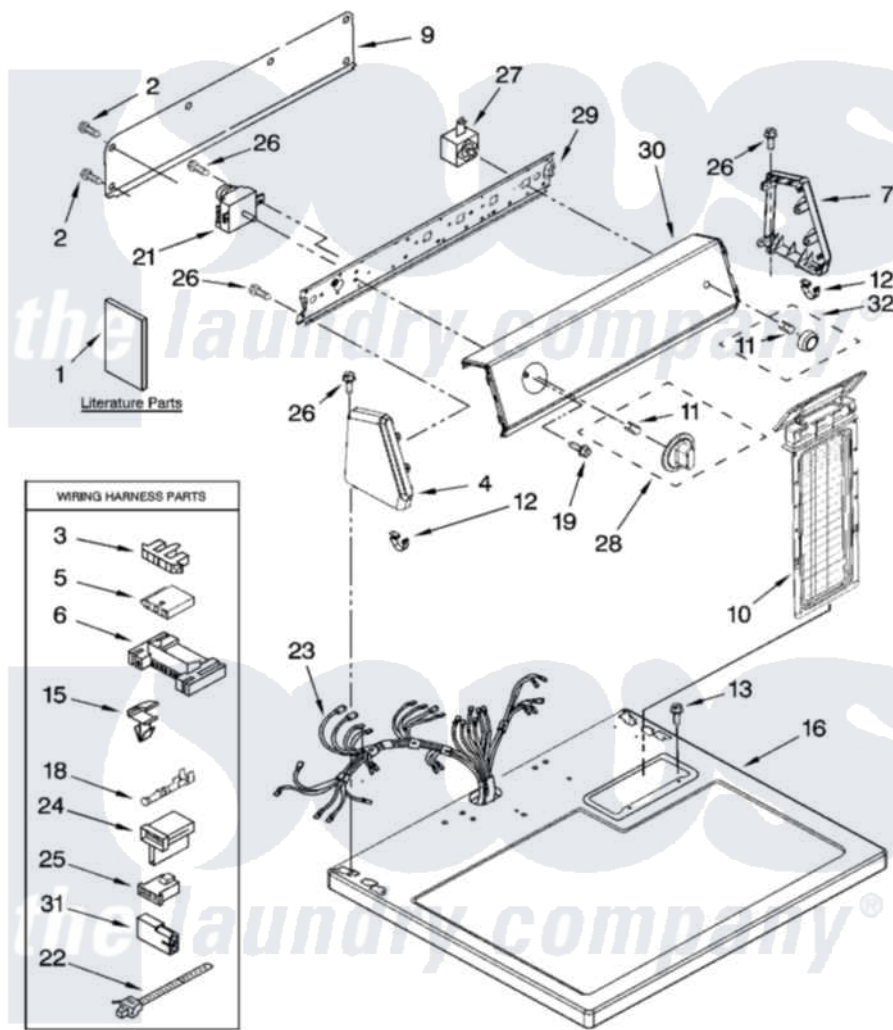

Maytag HGD4300TQ0 01 - TOP AND CONSOLE PARTS

TOP AND CONSOLE PARTS

For Model: HGD4300TQ0
(Designer White)

29" GAS DRYER

IMPORTANT: All Part Numbers Listed Are Whirlpool Numbers. Source Parts Through Whirlpool.

2-07 Litho in U.S.A.(LT)

1

Part No. W10119100 Rev. A

Maytag [Residential Maytag HGD4300TQ0 Dryer Parts](#) Parts Diagram 01 - TOP AND CONSOLE PARTS

[Click on the part number to view part](#)

Item	Original Part Number	Replaced By	Status	Part Description
1	W10088773		Not Available	Guide, Use & Care
"	W10088971		Not Available	Instructions, Installation
"	8576793		Not Available	Wiring Diagram
"	W10089176		Not Available	Sheet, Cycle Feature
2	693995			Screw, Hex Head
3	3397269			Connector, Timer
4	8579674	8579686		Endcap
5	3936144			Do-It-Yourself Repair Manuals
6	3395683			Receptacle, Multi-Terminal
7	8579673	8579685		Endcap
9	8274261			Do-It-Yourself Repair Manuals
10	8558467			Screen, Lint
11	8536939			Clip, Knob
12	8312709			Clip-Console
13	688983	487240		Screw, For Mtg. Service Capacitor
15	3394427			Clip-Harness

16	8559800	8563663	Top
18	94614		Terminal
19	8533951	3400859	Screw, Grounding
21	8299764		Timer Assembly, 60 Hz
22	3391249		Cable Tie, Push Mount
23	8299876		Harness, Wiring
24	3403499		Connector, 2-Postion
25	3403498		Connector, 3-Position
26	8533971	90767	Screw, 8A X 3/8 HeX Washer Head Tapping
27	3977456		Switch, Push-To-Start
28	W10110064		Timer Knob Assembly
29	8579678		Bracket, Control
30	W10086683		Panel, Control
31	717252		Receptacle, Terminal
32	W10110065		Knob, Push-To-Start