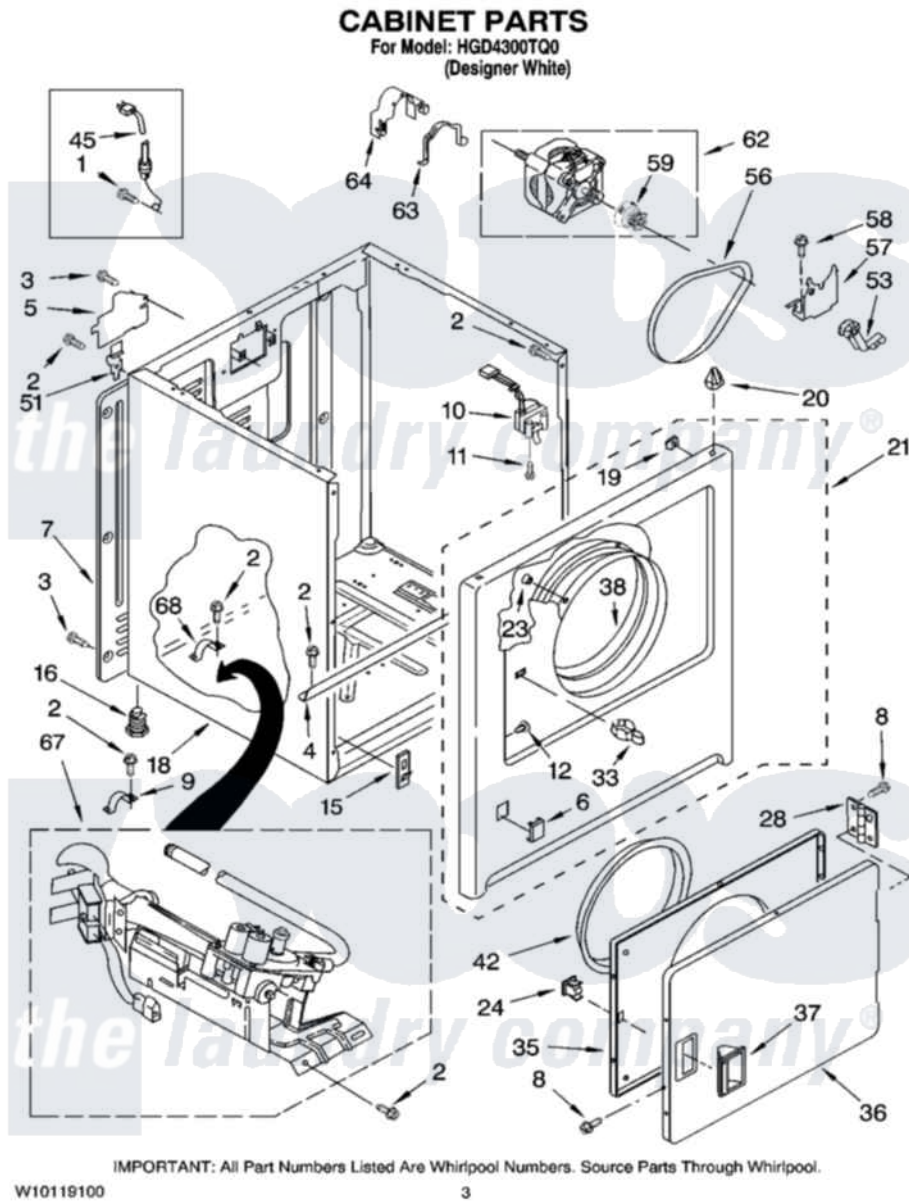

Maytag HGD4300TQ0 02 - CABINET PARTS

Maytag [Residential Maytag HGD4300TQ0 Dryer Parts](#) Parts Diagram 02 - CABINET PARTS
Click on the part number to view part

Item	Original Part Number	Replaced By	Status	Part Description
1	697776	4331106		Screw, No.10-32 X 7/16
2	343641	681414		Screw, 10AB X 1/2
3	693995			Screw, Hex Head
4	8541400			Bracket, Cabinet
5	3396795			Cover, Terminal Block
6	3394975			Plug, Front Panel
7	3396807	280040		Panel-Rear
8	342055	488627		Screw
9	3980175			Clamp, Elbow
10	3406104	3406105		Door Switch Assembly
11	697773	3395530		Screw
12	3404413			Plug, Hinge Hole
15	3394083			Clip, Front Panel
16	3392100	49621		Feet-Leveling
18	8530603	8533643		Cabinet
19	98234			Clip, U-Bend

20	690363	18776	Lock, Front Top
21	3403574	279846	Panel
23	685203	279220	Clip
24	690081	279570	Latch
28	3405514	W10362431	Hinge And Pin Assembly
33	696144	279570	Latch
35	3403371		Door, Inner
36	3403361		Door Front
37	3405184		Handle, Door
38	8066124	279264	Air Channel Box
42	3405245		5/16-18 X 3/4
45	344020	3401402	Cord, Power
51	8066217		Hinge, Top
53	691366		Idler And Pulley Assembly
56	8066065	341241	Belt
57	348780		Base, Motor
58	3400500		Bolt, 3405245 5/16-18 X 3/4
59	8066184		Pulley, Motor
62	2304772	W10224328	Spring, Torsion
63	660658		Clamp, Motor Mounting 343481 685441
64	3404162		Clamp, Motor
67	8318272	W10465748	Burner-Gas
68	341029		Clamp, Pipe Door Spring