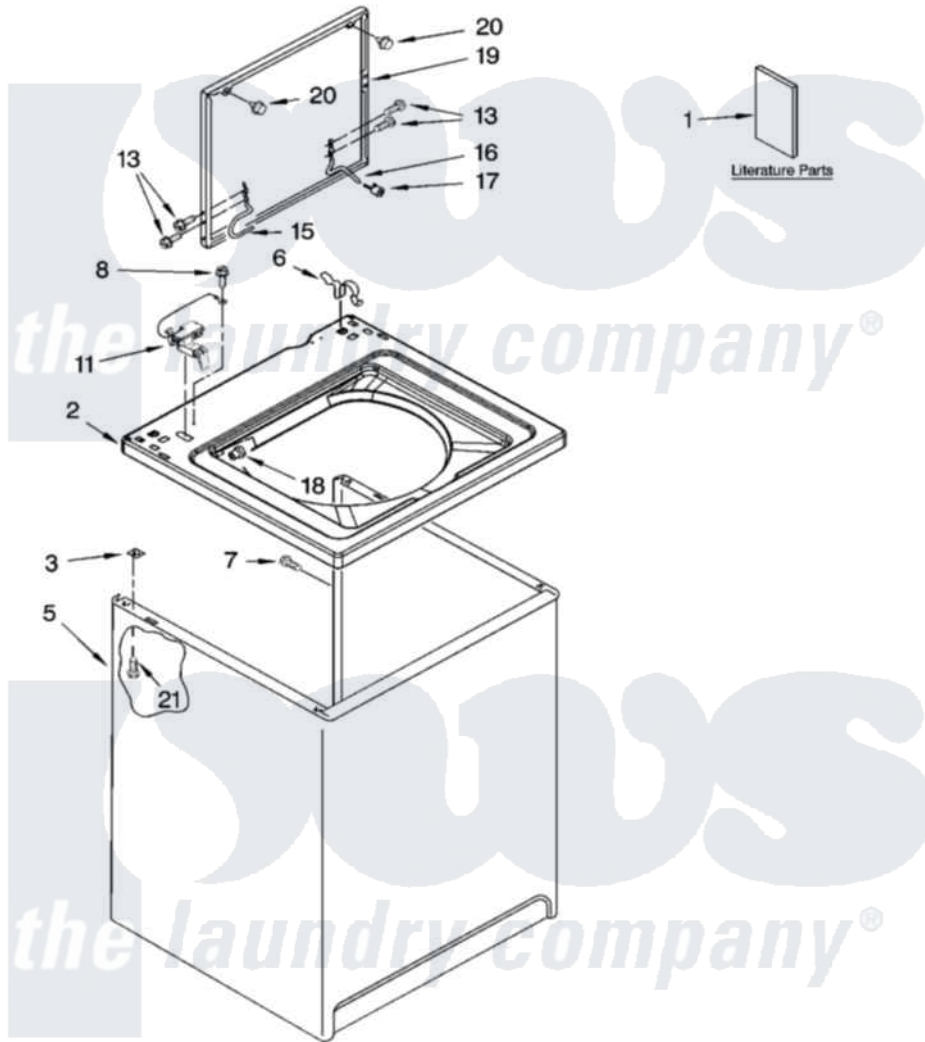

# Maytag HTW4300TQ0 01 - TOP AND CABINET PARTS

## TOP AND CABINET PARTS

For Model: HTW4300TQ0  
(White)

AUTOMATIC  
WASHER

IMPORTANT: All Part Numbers Listed Are Whirlpool Numbers. Source Parts Through Whirlpool.

2-07 Litho in U.S.A. (slc)

1

Part No. W10120002 Rev. A

Maytag [Residential Maytag HTW4300TQ0 Washer Parts](#) Parts Diagram 01 - TOP AND CABINET PARTS

[Click on the part number to view part](#)

Item	Original Part Number	Replaced By	Status	Part Description
1	<a href="#">W10044800</a>			Installation Instructions
"	W10092686		Not Available	Feature Sheet
"	W10092680		Not Available	Use & Care Guide
"	W10023680		Not Available	Energy Guide
"	W10118358		Not Available	Wiring Diagram
2	<a href="#">8559484</a>			Top
3	62750			Spacer, Cabinet To Top (4)
5	<a href="#">63424</a>			Cabinet
6	<a href="#">62780</a>			Clip, Top And Cabinet And Rear Panel
7	3357011	<a href="#">308685</a>		Side Trim )
8	<a href="#">3351614</a>			Screw, Gearcase Cover Mounting
11	<a href="#">8318084</a>			Switch, Lid
13	3351355	<a href="#">W10119828</a>		Screw, Lid Hinge Mounting
15	<a href="#">8318088</a>			Hinge, Lid
16	<a href="#">54583</a>			Hinge, Lid

17	<a href="#">19119</a>		Bumper, Lid Hinge
18	<a href="#">21258</a>		Bearing, Lid Hinge
19	W10093681	<a href="#">W10193857</a>	Lid
20	<a href="#">9724509</a>		Bumper, Lid
21	<a href="#">3390631</a>		Screw, 10-16 X 3/8