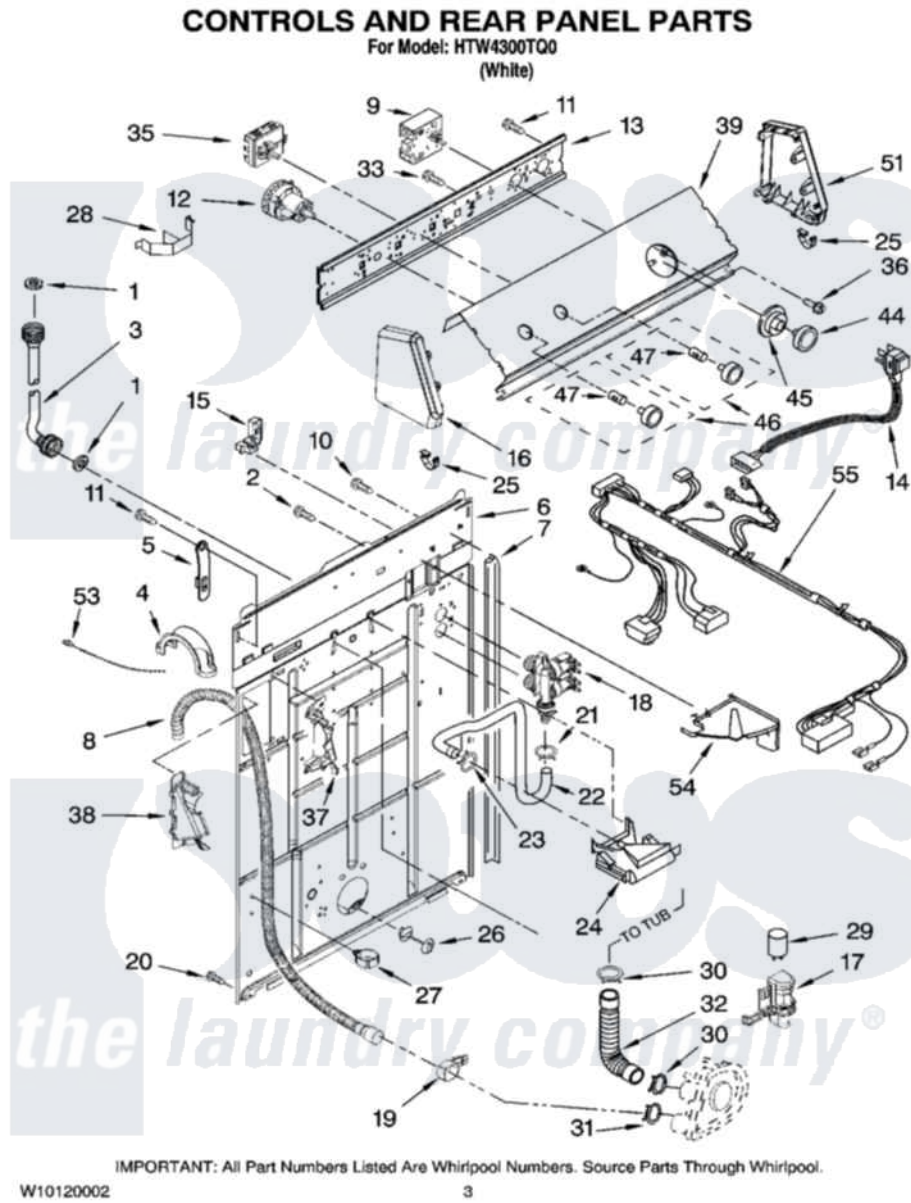

Maytag HTW4300TQ0 02 - CONTROLS AND REAR PANEL PARTS

Maytag Residential Maytag HTW4300TQ0 Washer Parts Parts Diagram 02 - CONTROLS AND REAR PANEL PARTS
Click on the part number to view part

Item	Original Part Number	Replaced By	Status	Part Description
1	3976300	16123		Washer Inlet-Hose Miscellaneous Parts Must be Ordered Separately.
2	9740848			Screw, Mixing Valve Mounting
3	8571377	89503		Hose-Inlet
"	8571378	89503		Hose-Inlet
4	8577378			U-Bend, Drain Hose
5	8568314			Strap, Console
6	8318015			Panel, Rear
7	62747			Pad, Rear Panel
8	8559373	W10096921		Drain Hose Assembly
9	8572976			Timer, Control
10	3351614			Screw, Gearcase Cover Mounting
11	90767			Screw, 8A X 3/8 HeX Washer Head Tapping
12	8577845	W10339334		Switch-WL
13	8579677			Bracket, Control

14	3956162	285800	Cord-Power
15	3952821	285777	Relief-Str
16	8579674	8579686	Endcap
17	8318046		Clip, Capacitor
18	3979347	3979346	Valve, Water Inlet And Thermistor Assembly
19	8541668		Clamp, Hose
20	62863	3390631	Screw, 10-16 X 3/8
21	301958	596669	Clamp, Manifold
22	8317974	8317926	Hose, Vacuum Break
23	370450	596669	Clamp, Manifold
24	387606	3360977	Break-Vac
25	8312709		Clip-Console
26	8519200		Support, Rear Panel
27	8541667		Clamp, Hose
28	8055003		Clip, Harness And Pressure Switch
29	8572717		Capacitor, Motor Start
30	3363366	616099	Clamp
31	8317496	285655	Clamp, Hose
32	3951449	285871	Hose
33	3400073		Screw, Ground
35	W10112532		Switch, Water Temperature
36	3400818		Screw, Timer Mounting
37	8541669		Bucket, Drain Hose
38	8541658		Bucket, Drain Hose
39	W10089694		Panel, Console
44	W10110061		Knob, Timer
45	W10110062		Dial, Timer
46	W10110063		Knob, Control
47	8536939		Clip, Knob
51	8579673	8579685	Endcap
53	3347868	W10339879	Tie, Cable
54	8539874		Shield, Suds
55	W10118361		Harness, Wiring