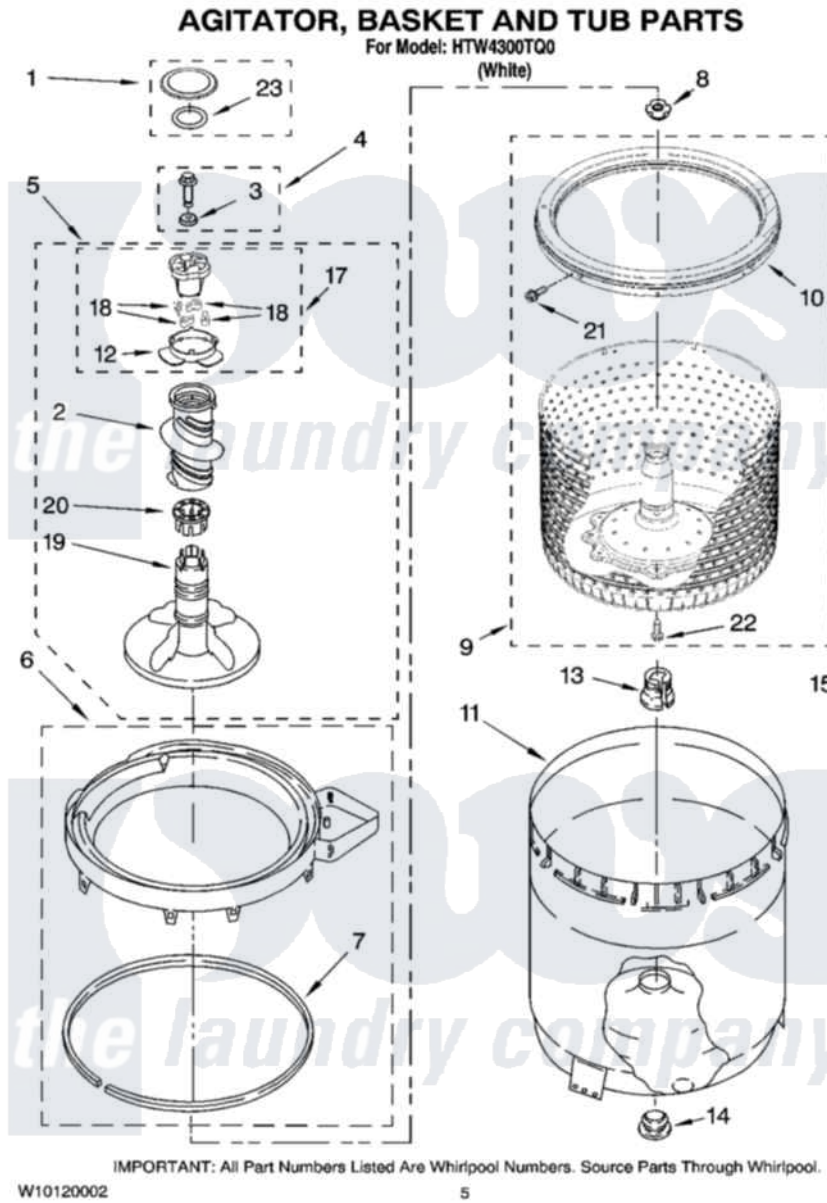

# Maytag HTW4300TQ0 03 - AGITATOR, BASKET AND TUB PARTS

Maytag Residential Maytag HTW4300TQ0 Washer Parts Diagram 03 - AGITATOR, BASKET AND TUB PARTS

Click on the part number to view part

Item	Original Part Number	Replaced By	Status	Part Description
1	<a href="#">8565983</a>			Cap And Seal Assembly
2	<a href="#">3360824</a>			Auger, Agitator
3	<a href="#">3949550</a>			Washer
4	<a href="#">358237</a>			Screw And Washer
5	<a href="#">W10093671</a>			Agitator
6	8528150	<a href="#">W10445870</a>		Ring-Tub
7	<a href="#">3976308</a>			Gasket, Tub Ring
8	<a href="#">21366</a>			Nut, Spanner
9	<a href="#">W10042080</a>			Basket And Balance Ring
10	W10042050	<a href="#">W10116946</a>		Balance Ring
11	<a href="#">63849</a>			Strain Relief, Power Cord
12	<a href="#">3363661</a>			Bearing, Driven Cam
13	<a href="#">389140</a>			Tub Block, Basket Drive
14	<a href="#">383727</a>			Gasket, Centerpodt
15	3347780	<a href="#">353244</a>		Hose, Pressure Switch
16	<a href="#">2219077</a>			Clip, Pressure Switch Hose

17	3363662	<a href="#">285748</a>	Cam-Agitator
18	3366877	<a href="#">80040</a>	Dog-Agitator
19	<a href="#">W10093670</a>		Agitator
20	3350389	<a href="#">285587</a>	Washer
21	<a href="#">W10112540</a>		Screw, Balance Ring
22	<a href="#">W10112537</a>		Screw, Adapter Assembly
23	<a href="#">358912</a>		Seal, Agitator Cap