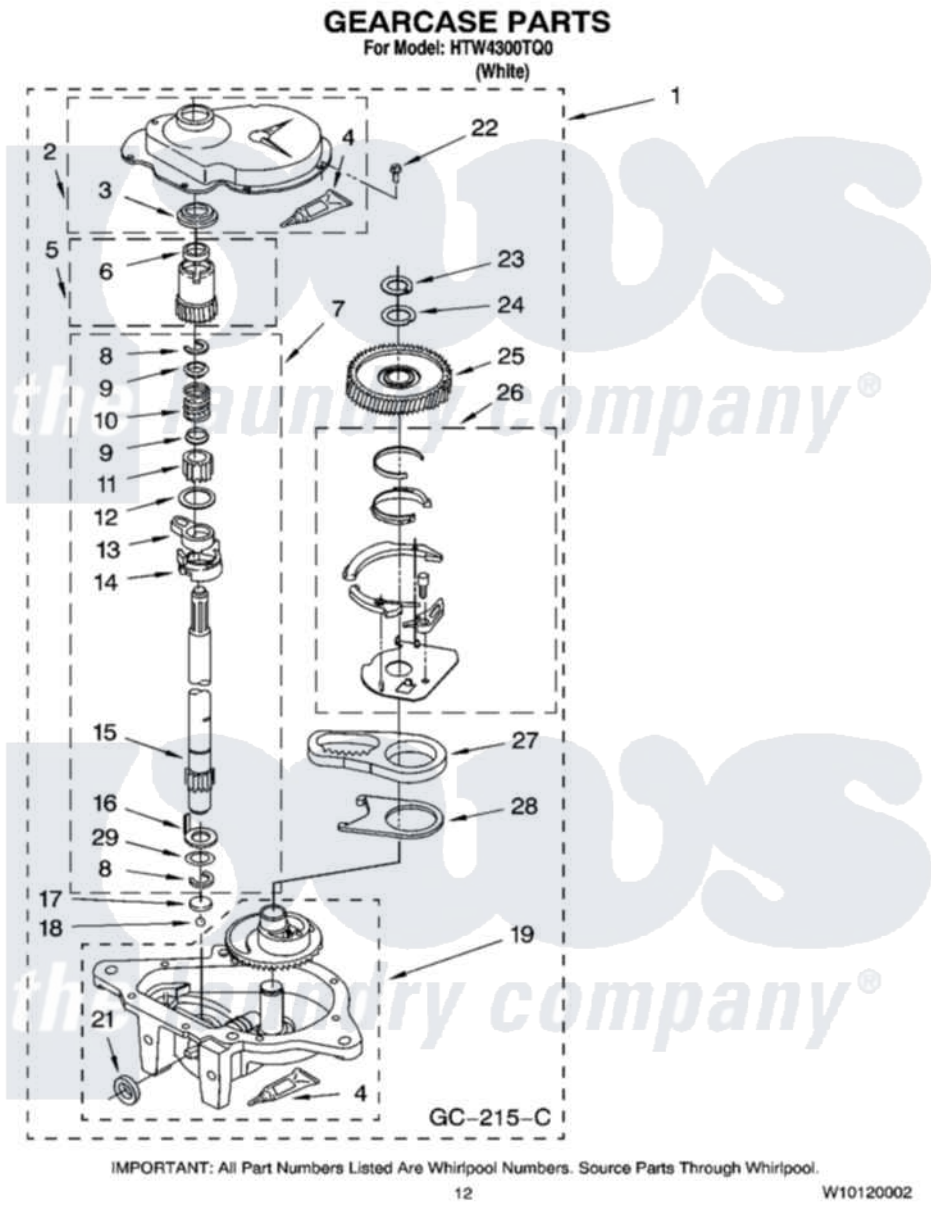

Maytag HTW4300TQ0 08 - GEARCASE PARTS, OPTIONAL PARTS (NOT INCLUDED)

Maytag Residential Maytag HTW4300TQ0 Washer Parts Parts Diagram 08 - GEARCASE PARTS, OPTIONAL PARTS (NOT INCLUDED)

Click on the part number to view part

Item	Original Part Number	Replaced By	Status	Part Description
1	3360630	3360629		Gearcase
2	285202			Cover, Gearcase
3	3349985			Seal, Gearcase Cover
4	285195			Sealer Sealer, Gasket
5	63320	285362		Gear and Pinion
6	356427			Seal, Spin Pinion
7	389387			Shaft, Agitator
8	90369		Not Available	Ring, Retaining (2)
9	62677			Retainer, Spring
10	62676			Spring, Agitator
11	63273	285509		Shaft, Agitator
12	62619			Washer, Agitator Gear
13	62580	285206		Cam-Agitator
14	62581	285206		Cam-Agitator
15	285509			Shaft, Agitator

16	62618		Washer, Cam Thrust
17	16018	285205	Bearing
18	85529	285205	Bearing
19	389230	285515	Gearcase
21	285352		Seal Kit, Thrust Plug
22	3351614		Screw, Gearcase Cover Mounting
23	3362552	285765	Ring-Retrn
24	285735	285766	Washer Kit, Thrust
25	62570	285362	Gear and Pinon
26	388253	999516	Shelf-Glas
27	3349296	8546456	Rack, Connecting
28	62621		Actuator, Shift
29	388815		Washer, Intermediate 1 3976263 Miscellaneous Parts Bag 2 3976300 Washer, Inlet Hose 3 3366913 Clamp, Hose
	72017		Paint, Touch-Up
"	350938		Paint, Pressurized Spray B
"	350930		Paint, Pressurized Spray B
"	799344		Paint, Touch-Up)
"		Not Available	
"	350572		Oil
"		Not Available	
"	285208		Lubricant
"	W10340308		Control-Elec
"	285195		Sealer Sealer, Gasket
"		Not Available	
"	367031		Water System Parts
"	280129	280129A	Break-Sphn
"	280130	280130A	Adapter
"	280131	40922	Hose