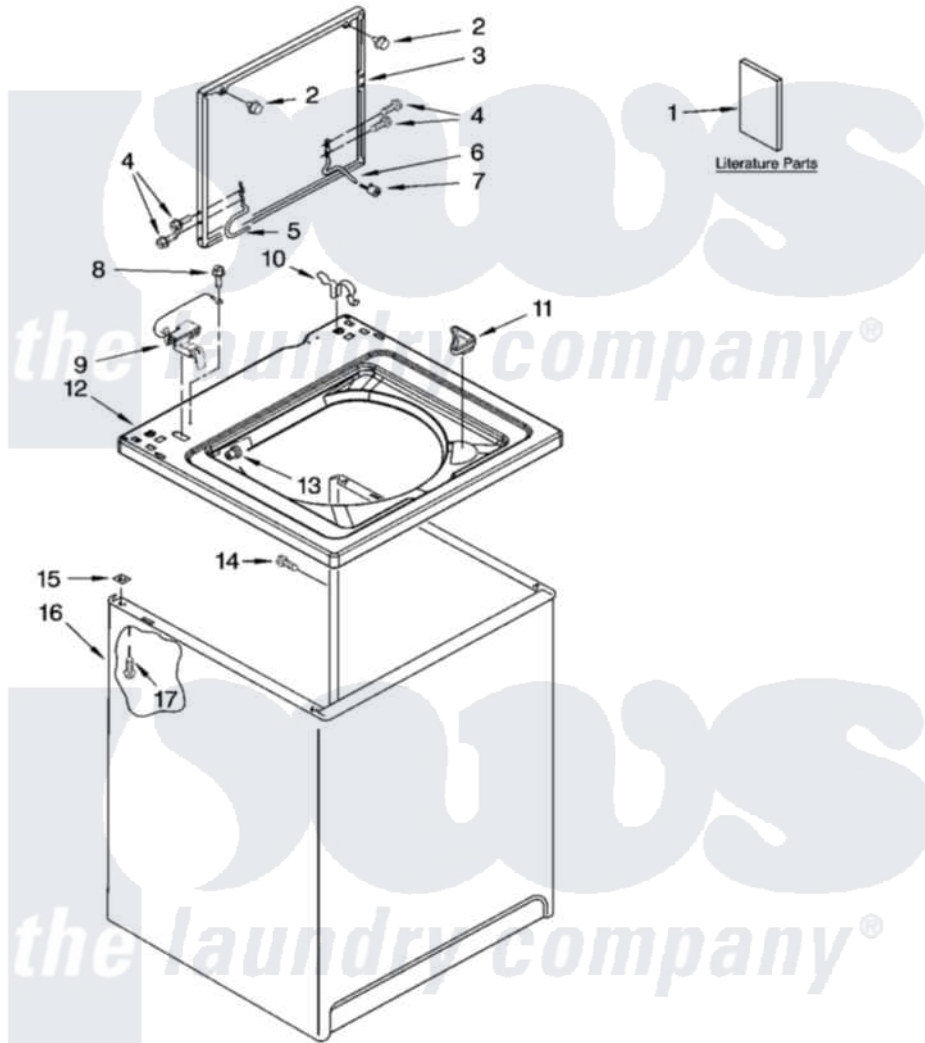

Maytag HTW4400TQ0 01 - TOP AND CABINET PARTS

TOP AND CABINET PARTS

For Model: HTW4400TQ0
(White)

AUTOMATIC
WASHER

IMPORTANT: All Part Numbers Listed Are Whirlpool Numbers. Source Parts Through Whirlpool.

2-07 Litho in U.S.A. (dtd)

1

Part No. W10121000 Rev. A

Maytag [Residential Maytag HTW4400TQ0 Washer Parts](#) Parts Diagram 01 - TOP AND CABINET PARTS

[Click on the part number to view part](#)

Item	Original Part Number	Replaced By	Status	Part Description
1	W10044800			Installation Instructions
"	W10092686		Not Available	Feature Sheet
"	W10092680		Not Available	Use & Care Guide
"	W10092711		Not Available	Energy Guide
"	8578910		Not Available	Wiring Diagram
2	9724509			Bumper, Lid
3	W10093681	W10193857		Lid
4	W10119872	W10119828		Screw, Lid Hinge Mounting
5	8318088			Hinge, Lid
6	54583			Hinge, Lid
7	19119			Bumper, Lid Hinge
8	3351614			Screw, Gearcase Cover Mounting
9	8318084			Switch, Lid
10	62780			Clip, Top And Cabinet And Rear Panel
11	3362952			Dispenser, Bleach

12	8559483	Top
13	21258	Bearing, Lid Hinge
14	3357011	308685 Side Trim)
15	62750	Spacer, Cabinet To Top (4)
16	63424	Cabinet
17	3390631	Screw, 10-16 X 3/8