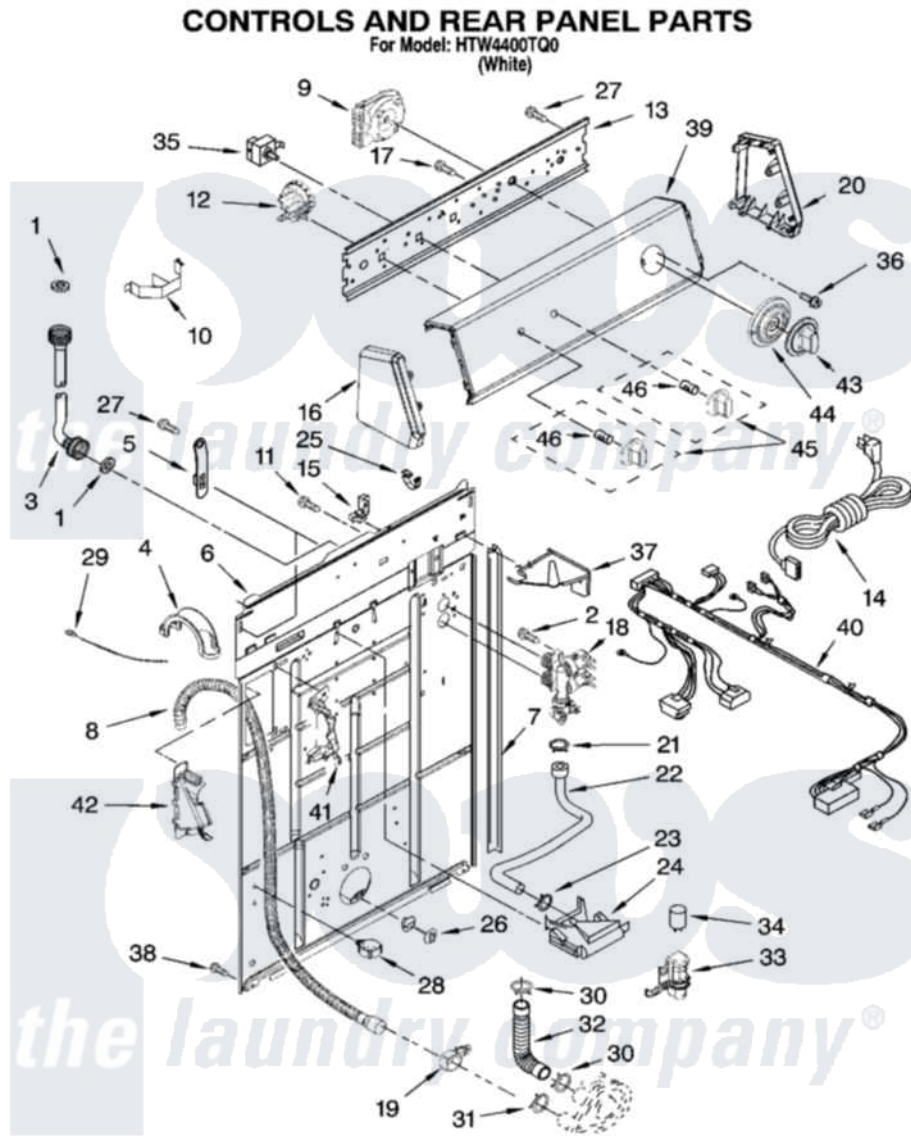

# Maytag HTW4400TQ0 02 - CONTROLS AND REAR PANEL PARTS

IMPORTANT: All Part Numbers Listed Are Whirlpool Numbers. Source Parts Through Whirlpool.

W10121000

3

Maytag Residential Maytag HTW4400TQ0 Washer Parts Parts Diagram 02 - CONTROLS AND REAR PANEL PARTS  
 Click on the part number to view part

Item	Original Part Number	Replaced By	Status	Part Description
1	3976300	<a href="#">16123</a>		Washer Inlet-Hose Miscellaneous Parts Must be Ordered Separately.
2	<a href="#">9740848</a>			Screw, Mixing Valve Mounting
3	8571377	<a href="#">89503</a>		Hose-Inlet
"	8571378	<a href="#">89503</a>		Hose-Inlet
4	<a href="#">8577378</a>			U-Bend, Drain Hose
5	<a href="#">8568314</a>			Strap, Console
6	<a href="#">8318015</a>			Panel, Rear
7	<a href="#">62747</a>			Pad, Rear Panel
8	8559373	<a href="#">W10096921</a>		Drain Hose Assembly
9	<a href="#">8546685</a>			Timer, Control
10	<a href="#">8055003</a>			Clip, Harness And Pressure Switch
11	<a href="#">3351614</a>			Screw, Gearcase Cover Mounting
12	8577844	<a href="#">W10339251</a>		Switch-WL
13	<a href="#">8579677</a>			Bracket, Control