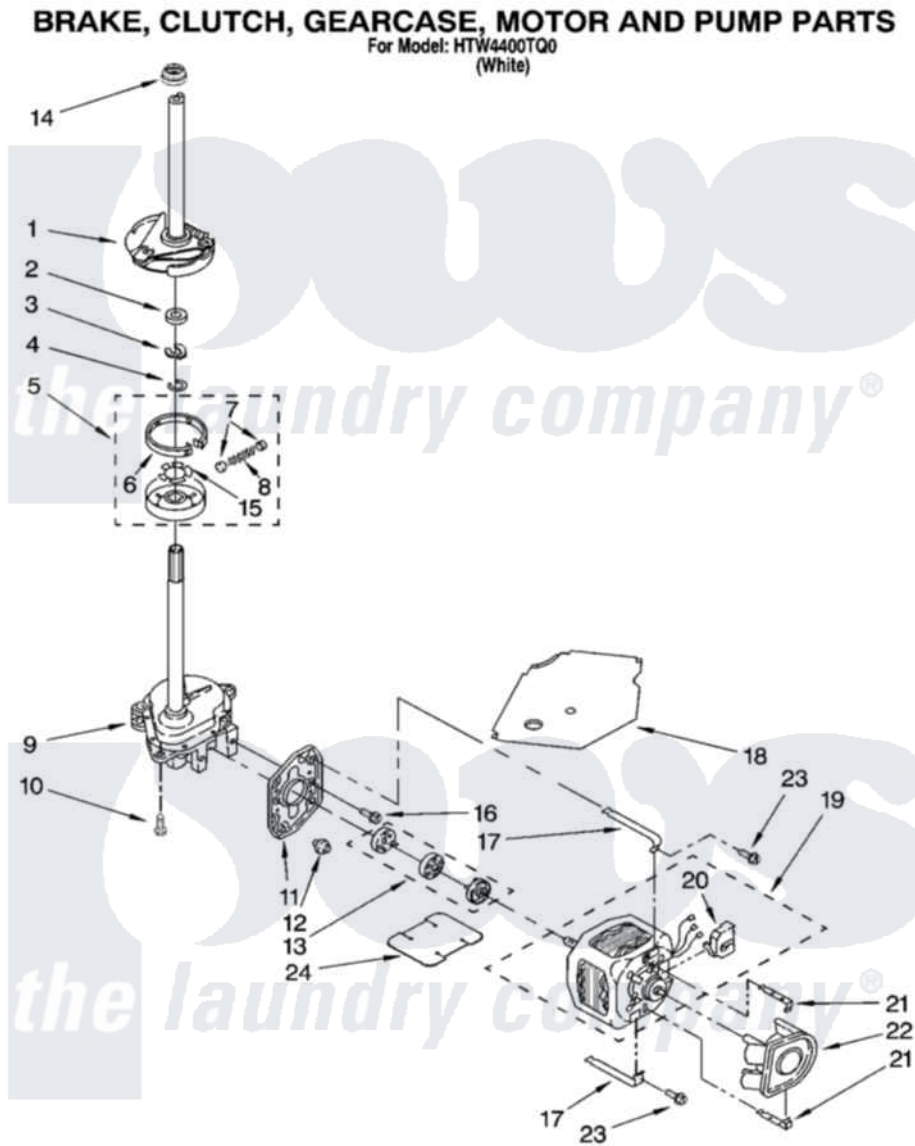

Maytag HTW4400TQ0 04 - BRAKE, CLUTCH, GEARCASE, MOTOR AND PUMP PARTS

IMPORTANT: All Part Numbers Listed Are Whirlpool Numbers. Source Parts Through Whirlpool.

W10121000

7

Maytag [Residential Maytag HTW4400TQ0 Washer Parts](#) Parts Diagram 04 - BRAKE, CLUTCH, GEARCASE, MOTOR AND PUMP PARTS

[Click on the part number to view part](#)

Item	Original Part Number	Replaced By	Status	Part Description
1	388952	285792		Basketdrive
2	63292			Washer, Spin Tube Thrust
3	62697	W10080230		Ring, Spin Tube Support
4	63283	285353		Ring
5	3951311	285785		Clutch
6	3951308	285790		Lining
7	62646			Cap, Clutch Spring
8	3946792			Spring And Damper Assembly
9	3360630	3360629		Gearcase
10	3357334	3400516		Screw Anti-Rattle
11	62611			Plate, Motor Mount To Gearcase
12	62691			Grommet, Motor
13	3364003	285753A		Coupling
14	8577374			Seal, Centerpost

15	3355454		Clip, Main Drive
16	3400516		Screw Anti-Rattle
17	3349637	W10086010	Retainer, Motor
18	3362089		Shield, Tub To Motor
19	8528157	661600	Motor, Main Drive
20	3952056		Switch, Main Drive Motor
21	8546127		Retainer, Pump
22	3363394		Pump
23	3387485	273556	Screw, 10-16 X 5/8
24	3946532		Shield, Motor