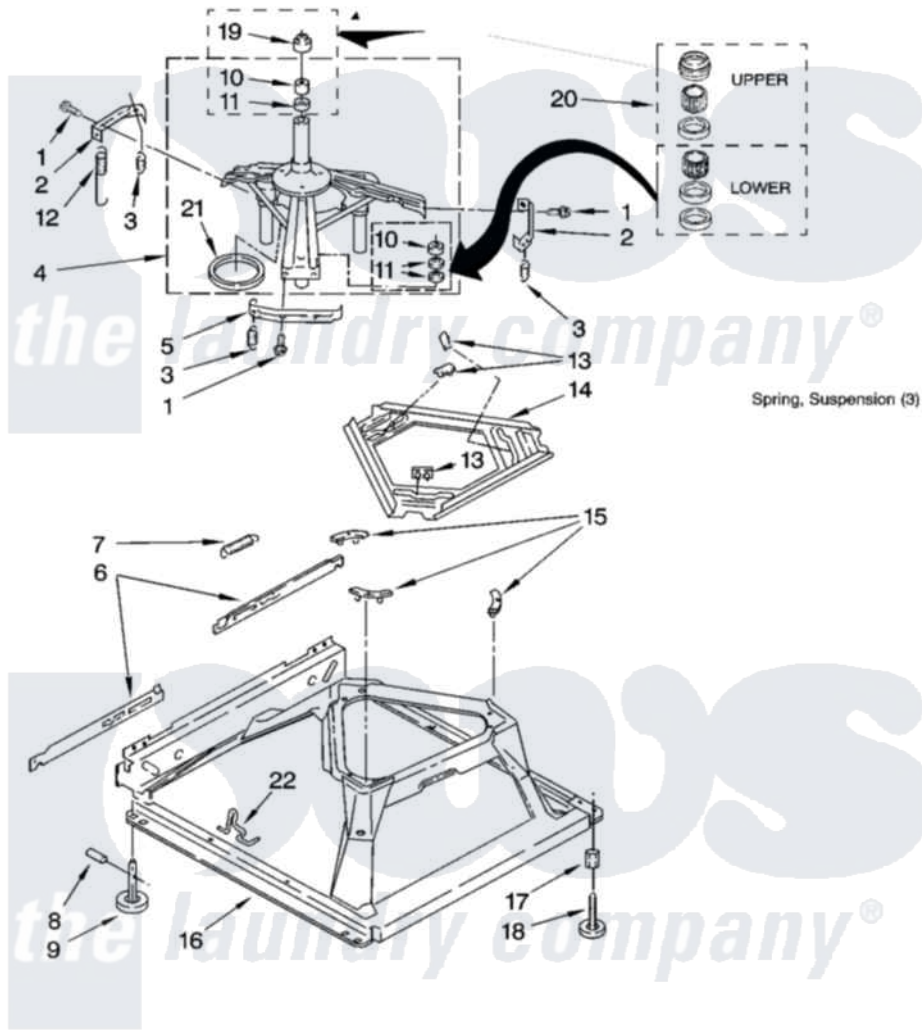

Maytag HTW4400TQ0 05 - MACHINE BASE PARTS

MACHINE BASE PARTS

For Model: HTW4400TQ0
(White)

Spring, Suspension (3)

IMPORTANT: All Part Numbers Listed Are Whirlpool Numbers. Source Parts Through Whirlpool.

8

W10121000

[Maytag Residential Maytag HTW4400TQ0 Washer Parts](#) Parts Diagram 05 - MACHINE BASE PARTS

[Click on the part number to view part](#)

Item	Original Part Number	Replaced By	Status	Part Description
1	3400076			Screw, Bracket Mounting
2	64067			Bracket, Spring Outer
3	63907			Spring, Suspension
4	8575214	280184		Support
5	64065			Bracket, Spring Outer
6	63466			Link, Leveling Mechanism
7	62597	8316845		Spring
8	62837			Pin, Knurled
9	62596	285244		Feet-Leveling
10	8546455			Bearing, Centerpost
11	357409	359449		Seal, Agitator Shaft
12	388492	W10250667		Spring, Counterweight
13	62568	285219		Pad
14	3946509			Plate, Suspension
15	3363660	285744		Pad
16	3946512	285771		Base

17	3359452	Nut, Lock
18	W10001130	Foot, Leveling
19	8577376	Seal, Centerpost
20	285203	Centerpost Bearing Kit
21	63134	Ring, Sound Deadening
22	63806	W10145155 Retainer, Suspension Spring