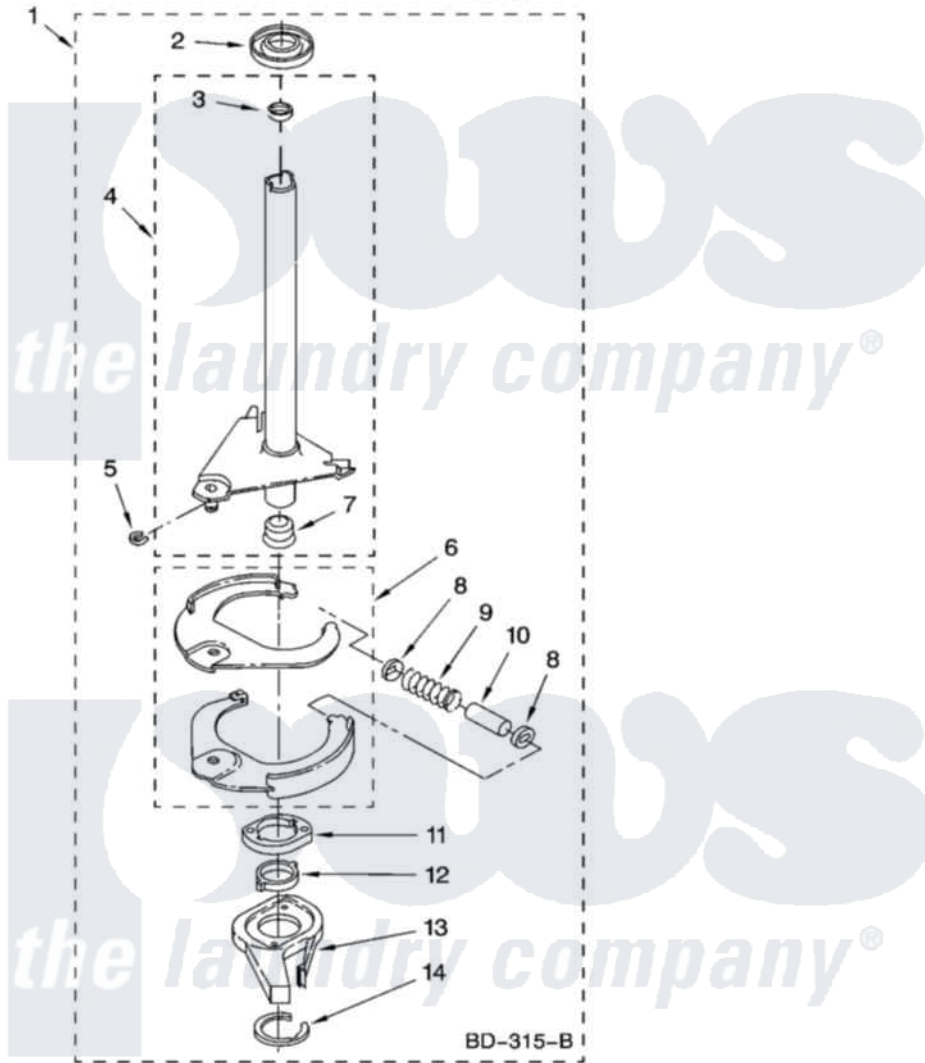

Maytag HTW4400TQ0 07 - BRAKE AND DRIVE TUBE PARTS

BRAKE AND DRIVE TUBE PARTS

For Model: HTW4400TQ0
(White)

IMPORTANT: All Part Numbers Listed Are Whirlpool Numbers. Source Parts Through Whirlpool.

W10121000

11

Maytag Residential Maytag HTW4400TQ0 Washer Parts Parts Diagram 07 - BRAKE AND DRIVE TUBE PARTS
Click on the part number to view part

Item	Original Part Number	Replaced By	Status	Part Description
1	388952	285792		Basketdrive
2	62658			Ring, Thrust
3	356427			Seal, Spin Pinion
4	64027	64208		Tube-Spin
5	64035	W10083190		Ring, Retaining
6	64232	285438		Shoe-Brake
7	62703	8546462		"T" Bearing, Spin Tube
8	3353956	285658		Sleeve
9	387806		Not Available	Spring, Brake
10	3355360	285658		Sleeve
11	661516	8546461		Cam, Brake Release
12	63022			Sleeve, Cam
13	64194	285790		Lining
14	90368	W10083200		Ring, Retaining
"			Not Available	
"	285208			Lubricant