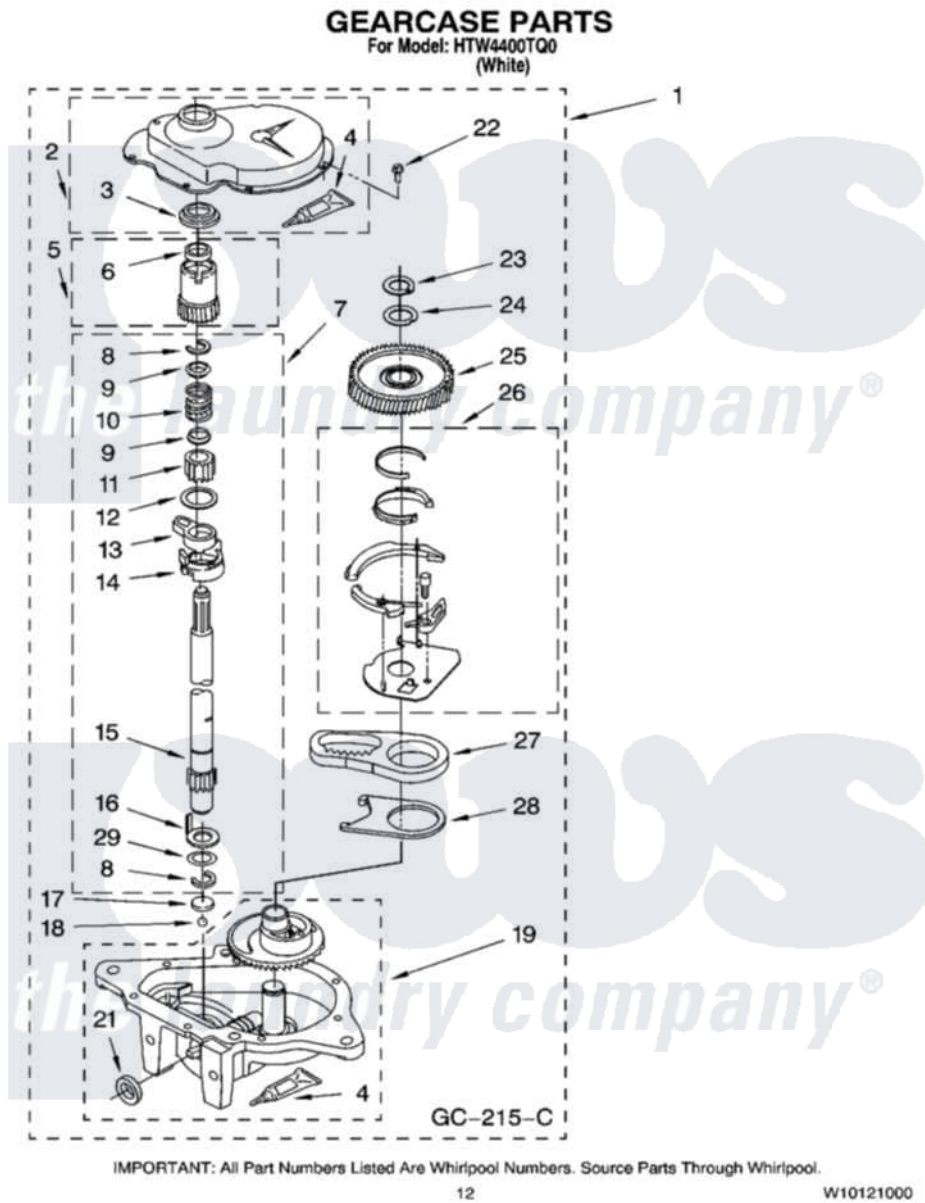

Maytag HTW4400TQ0 08 - GEARCASE PARTS, OPTIONAL PARTS (NOT INCLUDED)

Maytag Residential Maytag HTW4400TQ0 Washer Parts Parts Diagram 08 - GEARCASE PARTS, OPTIONAL PARTS (NOT INCLUDED)

Click on the part number to view part

Item	Original Part Number	Replaced By	Status	Part Description
1	3360630	3360629		Gearcase
2	285202			Cover, Gearcase
3	3349985			Seal, Gearcase Cover
4	285195			Sealer Sealer, Gasket
5	63320	285362		Gear and Pinion
6	356427			Seal, Spin Pinion
7	389387			Shaft, Agitator
8	90369		Not Available	Ring, Retaining (2)
9	62677			Retainer, Spring
10	62676			Spring, Agitator
11	63273	285509		Shaft, Agitator
12	62619			Washer, Agitator Gear
13	62580	285206		Cam-Agitator
14	62581	285206		Cam-Agitator
15	285509			Shaft, Agitator

16	62618		Washer, Cam Thrust
17	16018	285205	Bearing
18	85529	285205	Bearing
19	389230	285515	Gearcase
21	285352		Seal Kit, Thrust Plug
22	3351614		Screw, Gearcase Cover Mounting
23	3362552	285765	Ring-Retrn
24	285735	285766	Washer Kit, Thrust
25	62570	285362	Gear and Pinon
26	388253	999516	Shelf-Glas
27	3349296	8546456	Rack, Connecting
28	62621		Actuator, Shift
29	388815		Washer, Intermediate 1 3976263 Miscellaneous Parts Bag 2 3976300 Washer, Inlet Hose 3 3366913 Clamp, Hose
	72017		Paint, Touch-Up
"	350938		Paint, Pressurized Spray B
"	350930		Paint, Pressurized Spray B
"	799344		Paint, Touch-Up)
"		Not Available	
"	350572		Oil
"		Not Available	
"	285208		Lubricant
"	W10340308		Control-Elec
"	285195		Sealer Sealer, Gasket
"		Not Available	
"	367031		Water System Parts
"	280129	280129A	Break-Sphn
"	280130	280130A	Adapter
"	280131	40922	Hose