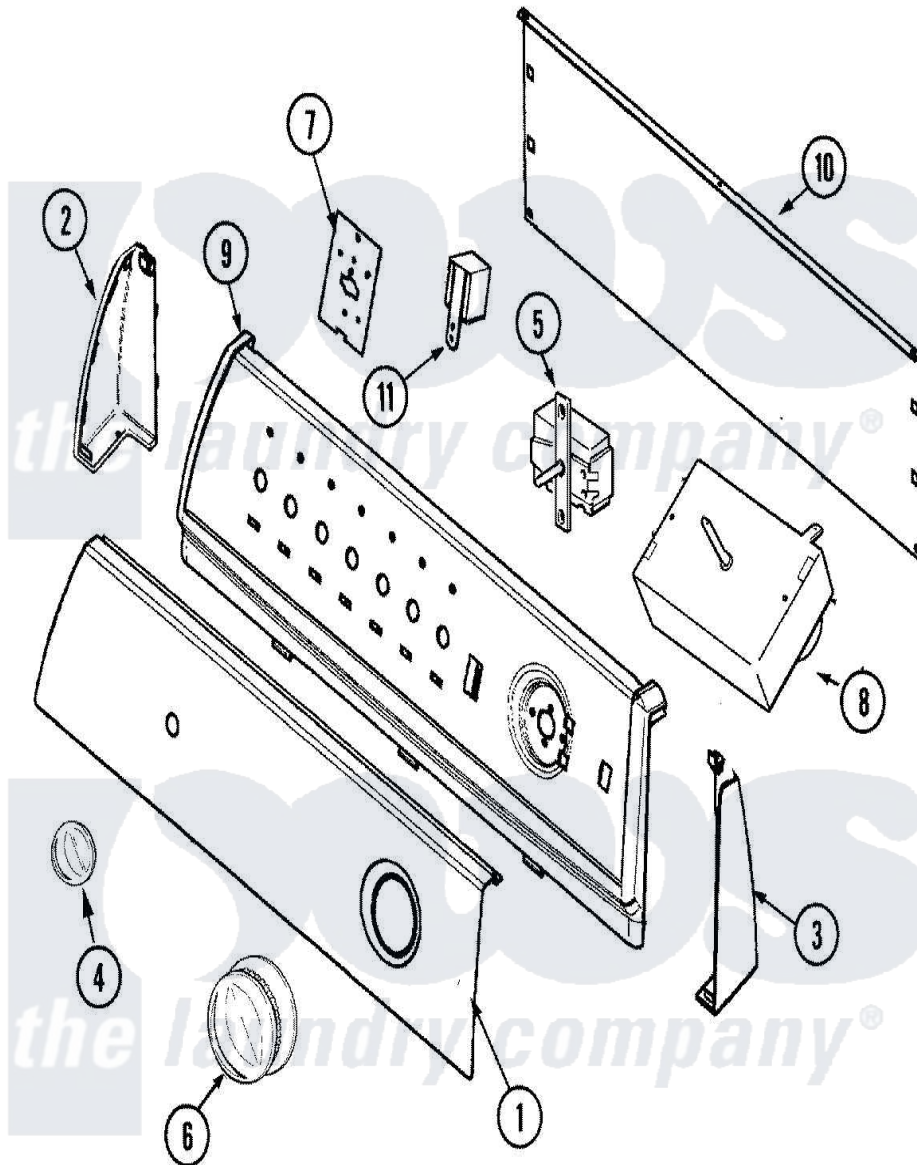

Maytag HYE2460AYW 02 - CONTROL PANEL

Maytag [Residential Maytag HYE2460AYW Dryer Parts](#) Parts Diagram 02 - CONTROL PANEL
 Click on the part number to view part

Item	Original Part Number	Replaced By	Status	Part Description
1	31001566		Not Available	PANEL, CONTROL
2	21001519			Endcap
"	25-3092	90767		Screw, 8A X 3/8 HeX Washer Head Tapping
3	21001523			Endcap
"	25-3092	90767		Screw, 8A X 3/8 HeX Washer Head Tapping
4	21001986	21002070		Knob, Selector
5	31001348	31001449		Switch, Selector
"	53-4394			Switch, Temperature
"	25-3092	90767		Screw, 8A X 3/8 HeX Washer Head Tapping
6	31001567			Knob/Skirt, Timer
7	21001517			Shield, Control
8	25-3092	90767		Screw, 8A X 3/8 HeX Washer Head Tapping
"	31001484			Resistor Assembly
"	53-1810			Timer

9	21001965		Frame, Control Panel, Support
10	25-3092	90767	Screw, 8A X 3/8 HeX Washer Head Tapping
"	21001527		Shield, Rear
11	53-1639		Buzzer Assembly
12	53-4449		Harness, Wiring
"	21001980		Lead Assembly
"	31001559	Not Available	LEAD ASSEMBLY (BUZZER)
"	31001489		Harness, Wire