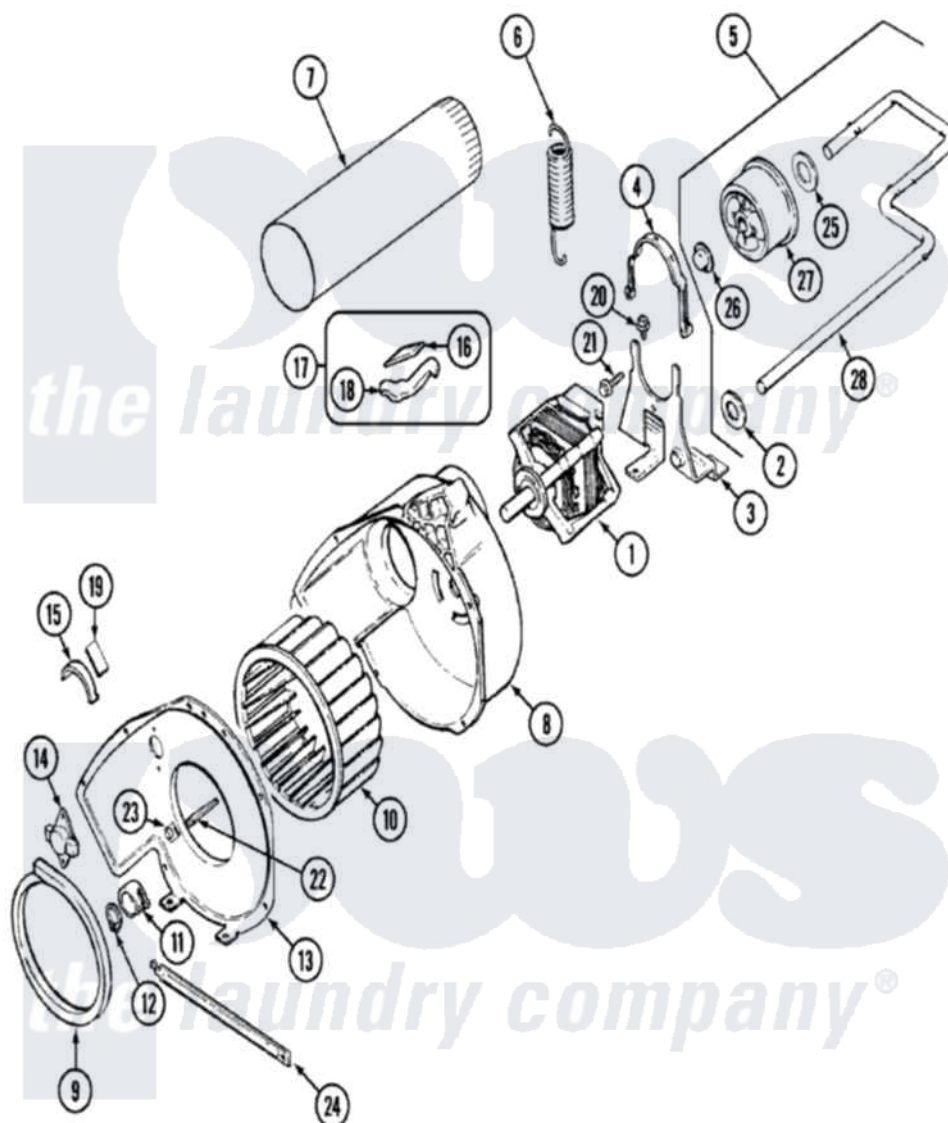

Maytag HYE2460AYW 05 - MOTOR & DRIVE

Maytag Residential Maytag HYE2460AYW Dryer Parts Parts Diagram 05 - MOTOR & DRIVE
 Click on the part number to view part

Item	Original Part Number	Replaced By	Status	Part Description
1	31001535			Pulley, Motor
"	31001512	W10410996		Motor-Drive
2	25-7815			Washer
3	53-1932	31001570		Bracket, Motor
4	53-0214	660658		Clamp, Motor Mounting 343481 685441
5	53-2287			Idler Assembly
6	31001465			Spring, Idler
7	25-2134	W10116760		Screw
"	53-0134			Duct, Exhaust
8	53-1801			Housing, Blower
9	31001541			Seal, Blower/Collector Duct
10	31001317			Wheel, Blower
11	25-7823	312967		Clamp, Blower Housing
12	25-7855			Ring, Retaining
13	53-1934			Cover, Blower Housing
"	25-7807	33002917		Screw, No.10-16

14	31001088		Thermostat, Control
"	25-2134	W10116760	Screw
"	31001192		Thermostat, Control
15	31001470		Glide, Tumbler
16	31001356		Pad, Glide
17	LA-1006		Glide Kit, Tumbler
18	31001469		Glide, Tumbler
19	31001356		Pad, Glide
20	25-7963	31001571	Screw, 10-24 x 0700 Hxwshrd Ty
21	25-7733	681414	Screw, 10AB X 1/2
22	53-1026		Guide, Vane Inlet
23	25-3457		Screw, Sems
24	53-1625		Brace, Tumbler Support
25	25-7815		Washer
26	25-7957		Pushnut
27	31001344		Pulley, Idler
28	53-2250	53-2287	Idler Assembly