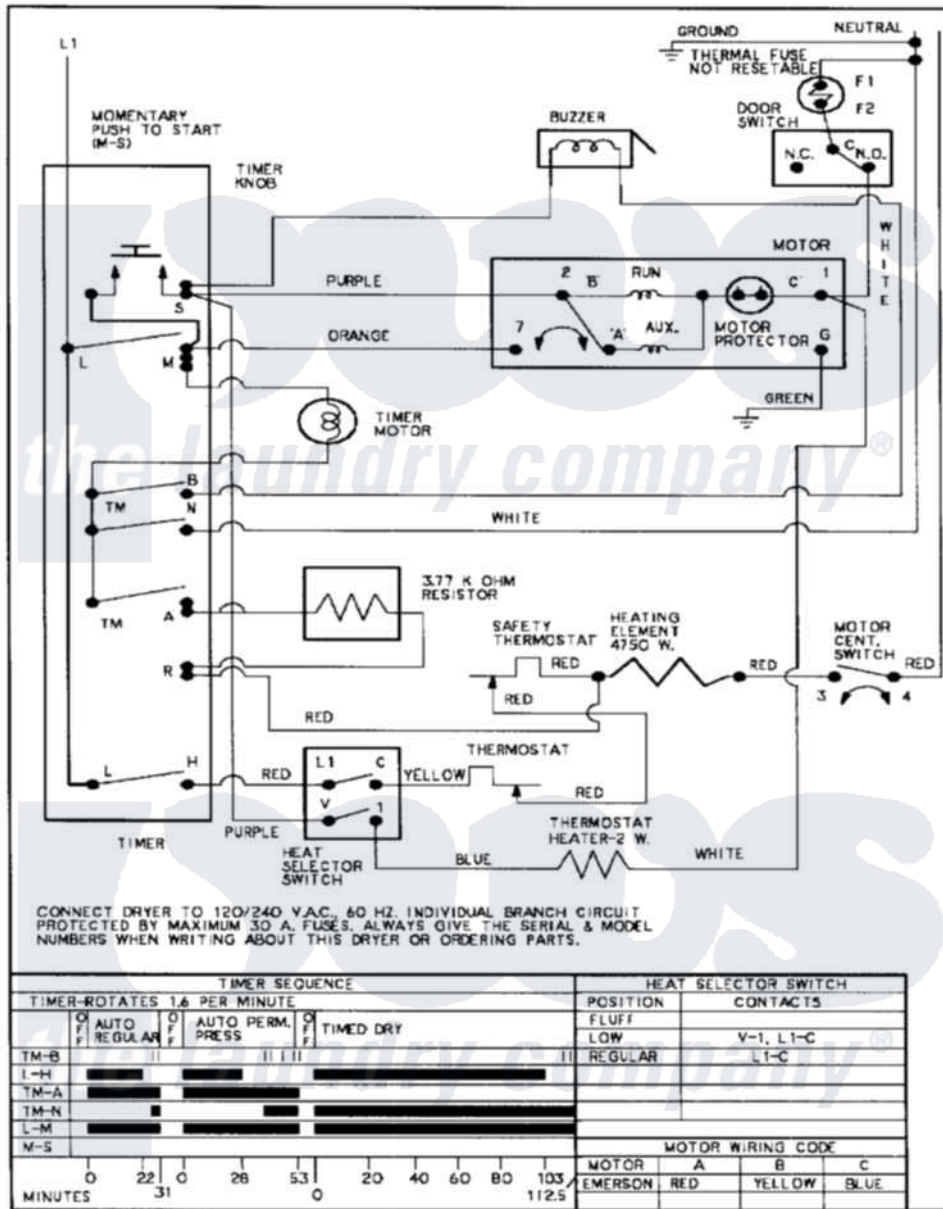

Maytag HYE2460AYW 09 - WIRING INFORMATION (SERIES 15 ELEC)

Maytag Residential Maytag HYE2460AYW Dryer Parts Parts Diagram 09 - WIRING INFORMATION (SERIES 15 ELEC)

[Click on the part number to view part](#)

Item	Original Part Number	Replaced By	Status	Part Description
NI	15003592		Not Available	WIRING INFORMATION