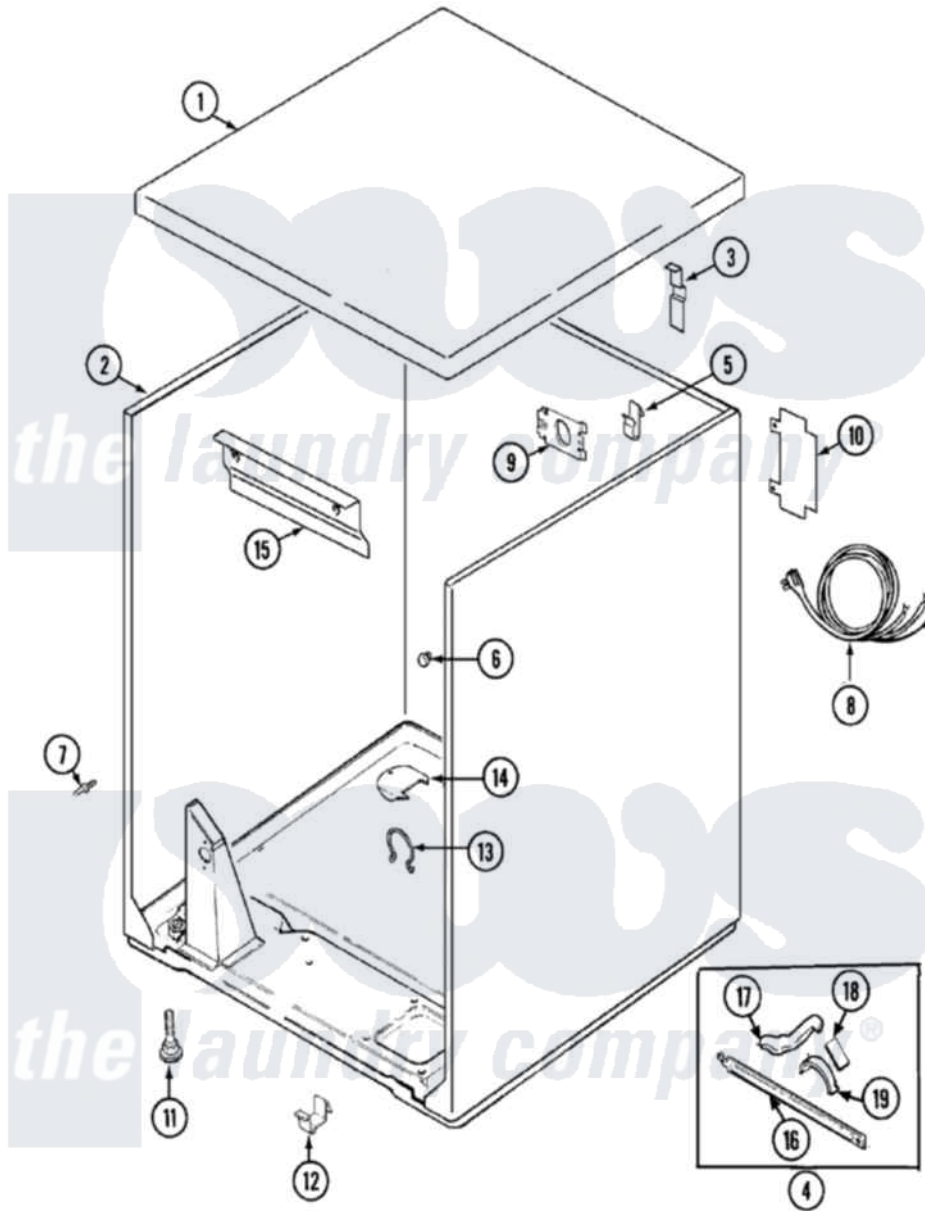

Maytag HYE3460AYW 01 - CABINET

Maytag [Residential Maytag HYE3460AYW Dryer Parts](#) Parts Diagram 01 - CABINET
 Click on the part number to view part

Item	Original Part Number	Replaced By	Status	Part Description
1	31001220			Damper, Cabinet
"	31001423			Top, Cabinet
2	31001714			Cabinet And Base Assembly
"	53-2559	31001714		Cabinet And Base Assembly
3	25-3092	90767		Screw, 8A X 3/8 HeX Washer Head Tapping
"	35-4128			Pad, Hinge
"	63-5712			Hinge, Cabinet Top
4	12002126			Reinforcement Brace/Glide Kit
5	25-3034			Clip, Wiring
6	33-2653			Bumper, Cabinet
7	21001829			Post, Locating
9	53-0135		Not Available	SUPPORT, POWER CORD
"	25-7828	489483		Screw 10-32 X 1/2
10	53-0284			Cover, Terminal
"	25-7857	90767		Screw, 8A X 3/8 HeX Washer Head Tapping

11	63-5519	Not Available	LEG, LEVELING
12	53-0120		Clip, Front Panel
13	31001320	16515	Clip
14	53-1921		Shield, Wiring
"	25-7733	681414	Screw, 10AB X 1/2
15	25-3457		Screw, Sems
"	53-0133		Shield, Heat
16	53-1625		Brace, Tumbler Support
17	31001469		Glide, Tumbler
18	31001356		Pad, Glide
19	31001470		Glide, Tumbler