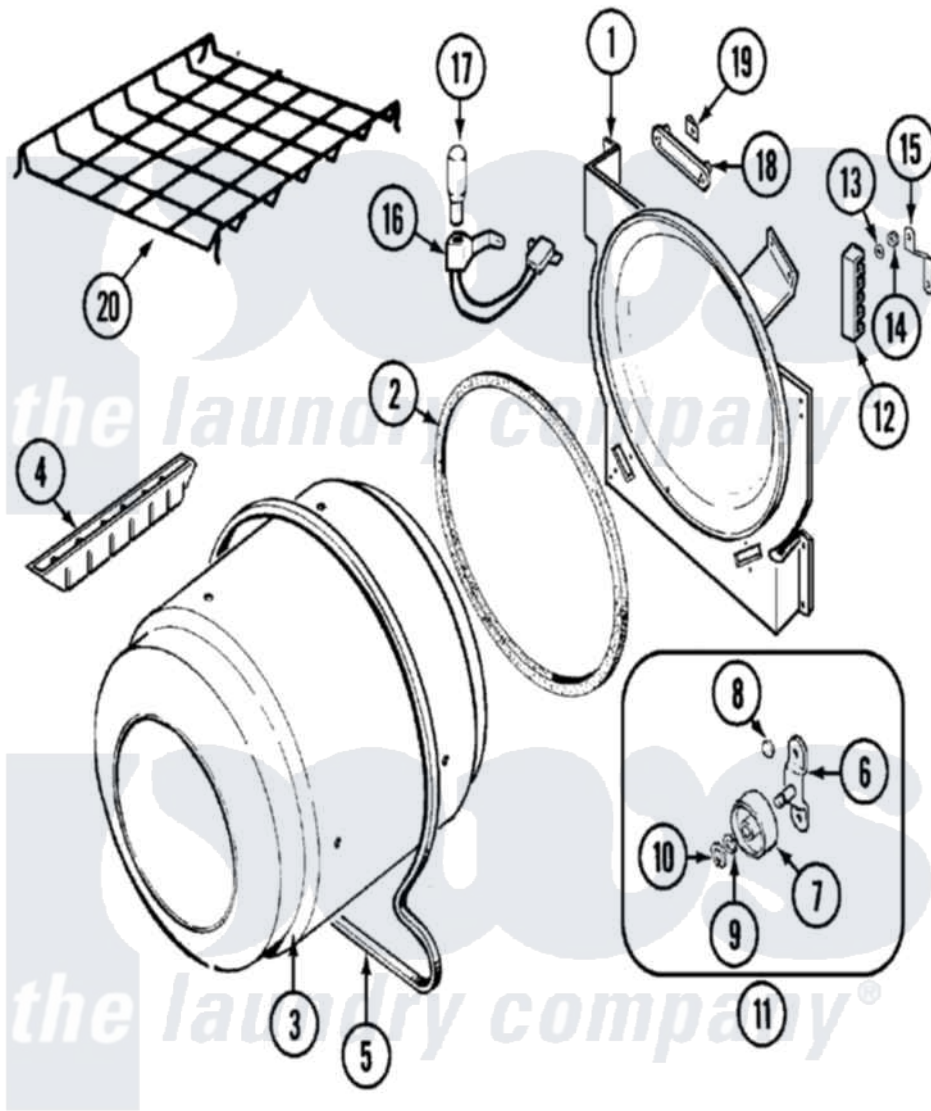

Maytag HYE3460AYW 07 - TUMBLER

Maytag Residential Maytag HYE3460AYW Dryer Parts Parts Diagram 07 - TUMBLER
 Click on the part number to view part

Item	Original Part Number	Replaced By	Status	Part Description
1	25-7741	W10116760		Screw
"	LA-1054			Dryer Bulkhead Kit
2	53-0281	31001747		Seal Assembly
3	53-1250			Cylinder
4	25-7759	3196164		Screw
"	53-1249		Not Available	BAFFLE, WHITE
5	31531589	341241		Belt
6	25-7101	3351614		Screw, Gearcase Cover Mounting
"	53-0197			Support Assembly-Cylinder Rear
7	31001096			Roller
8	25-7813			Spacer
9	25-7814			Washer
10	25-7854			Ring, Retaining
11	LA-1008			Rr Roller Kit
12	53-1518			Block, Terminal

"	25-7952	3400074	Screw
13	25-3122		Washer, Flat
14	25-0027	112432	Nut
15	53-0965		Not Available
			STRAP, GROUND
16	53-1580		Receptacle Assembly
"	25-3457		Screw, Sems
17	53-0570	A3167501	Lamp Oven, Int.
18	53-0174		Lens, Bulb
19	25-3562	3195558	Nut
20	21001495		Rack, Drying