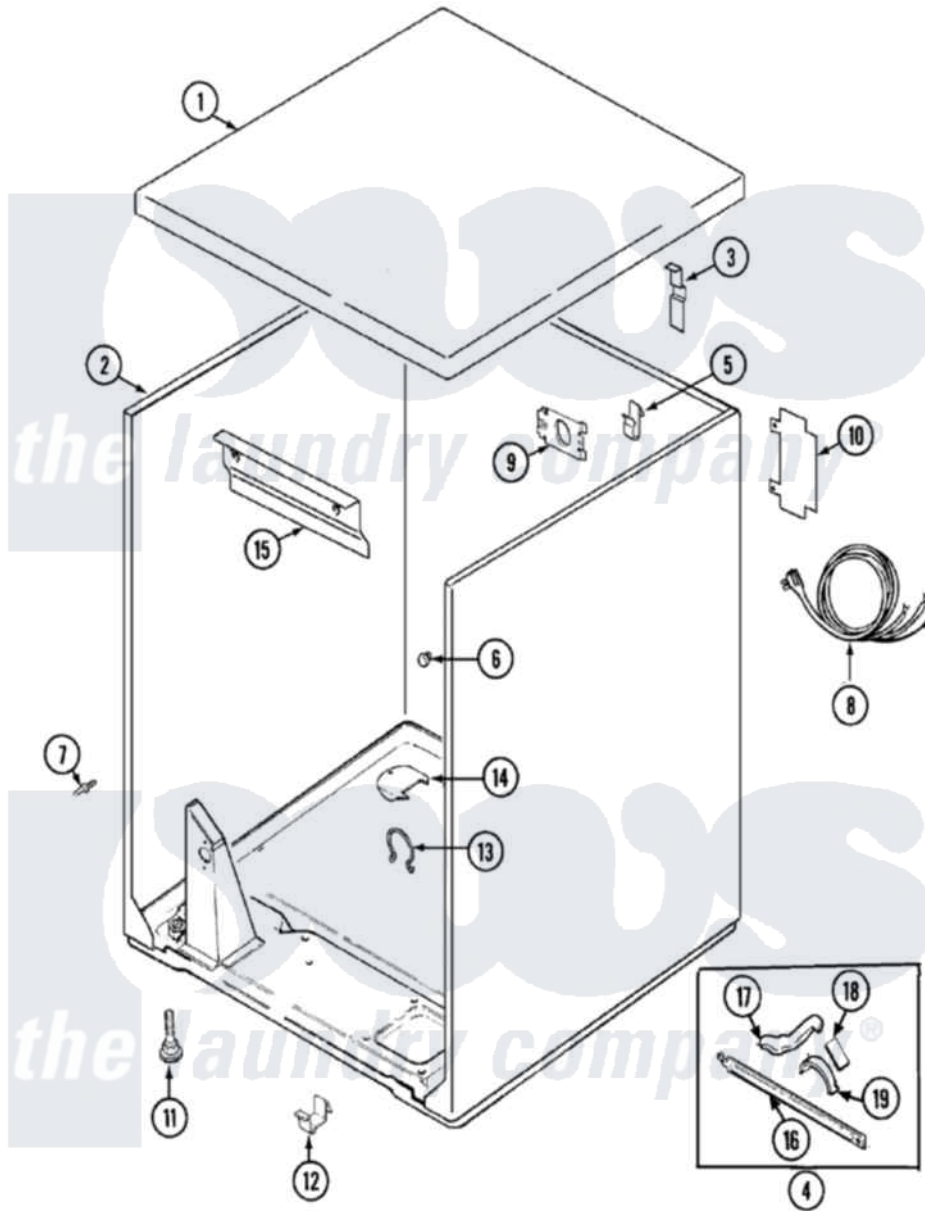

Maytag HYE3657AYW 01 - CABINET

Maytag Residential Maytag HYE3657AYW Dryer Parts Parts Diagram 01 - CABINET
 Click on the part number to view part

Item	Original Part Number	Replaced By	Status	Part Description
1	31001527			Reinfort, Top
"	31001220			Damper, Cabinet
"	31001423			Top, Cabinet
2	53-2559	31001714		Cabinet And Base Assembly
"	31001714			Cabinet And Base Assembly
3	35-4128			Pad, Hinge
"	63-5712			Hinge, Cabinet Top
"	25-3092	90767		Screw, 8A X 3/8 HeX Washer Head Tapping
4	12002126			Reinforcement Brace/Glide Kit
5	25-3034			Clip, Wiring
6	33-2653			Bumper, Cabinet
7	21001829			Post, Locating
9	53-0135		Not Available	SUPPORT, POWER CORD
"	25-7828	489483		Screw 10-32 X 1/2
10	25-7857	90767		Screw, 8A X 3/8 HeX Washer Head Tapping

"	53-0284		Cover, Terminal
11	63-5519	Not Available	LEG, LEVELING
12	53-0120		Clip, Front Panel
13	31001320	16515	Clip
14	25-7733	681414	Screw, 10AB X 1/2
"	53-1921		Shield, Wiring
15	25-3457		Screw, Sems
"	53-0133		Shield, Heat
16	53-1625		Brace, Tumbler Support
17	31001469		Glide, Tumbler
18	31001356		Pad, Glide
19	31001470		Glide, Tumbler