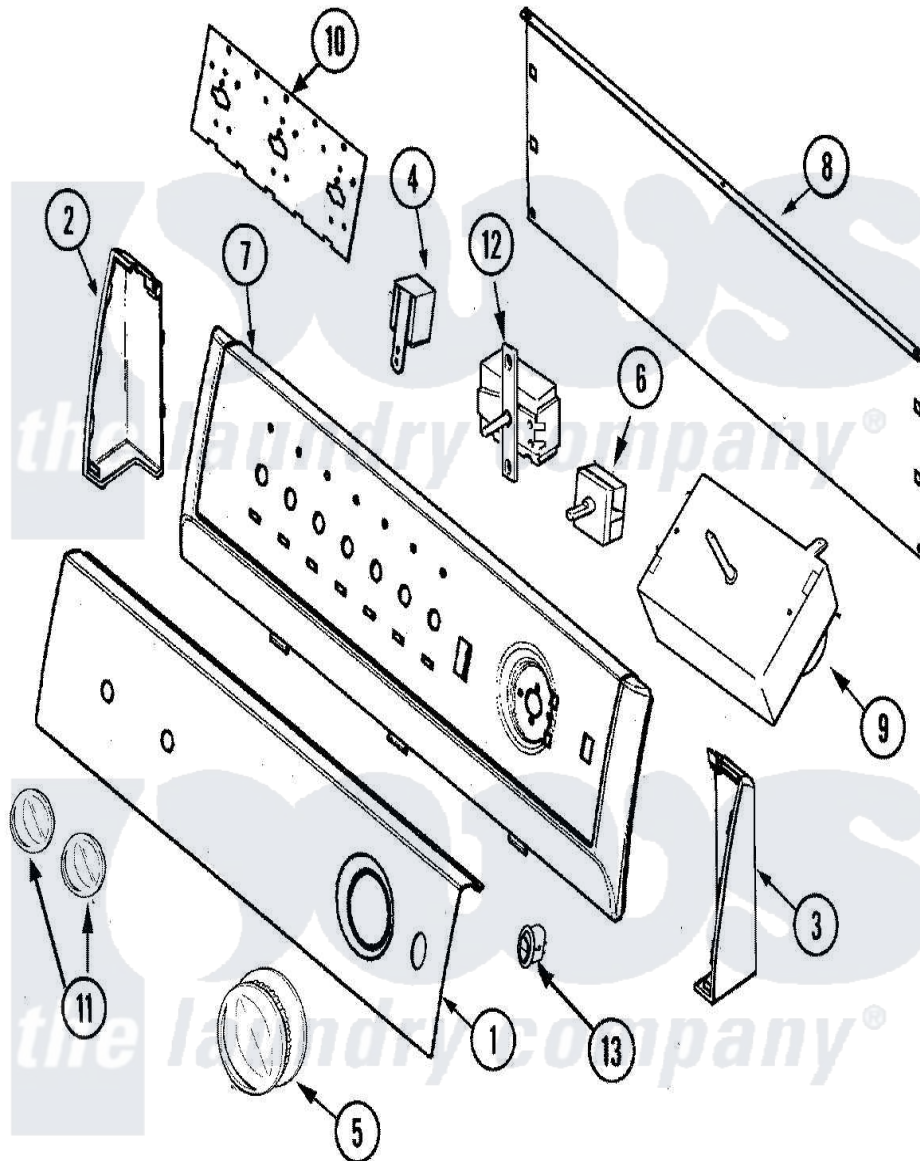

Maytag HYE3657AYW 02 - CONTROL PANEL

Maytag [Residential Maytag HYE3657AYW Dryer Parts](#) Parts Diagram 02 - CONTROL PANEL
 Click on the part number to view part

Item	Original Part Number	Replaced By	Status	Part Description
1	31001555			Panel, Control
2	25-3092	90767		Screw, 8A X 3/8 HeX Washer Head Tapping
"	21001519			Endcap
3	21001523			Endcap
"	25-3092	90767		Screw, 8A X 3/8 HeX Washer Head Tapping
4	33001848			Signal, End Of Cycle
5	31001554	37001184		Timer Knob And Skirt Assembly
6	25-3092	90767		Screw, 8A X 3/8 HeX Washer Head Tapping
"	31001190			Switch, Two Position Rotary
7	21002005			Frame, Control Panel
8	21001527			Shield, Rear
"	25-3092	90767		Screw, 8A X 3/8 HeX Washer Head Tapping
9	31001731			Timer

"	31001484		Resistor Assembly
"	25-3092	90767	Screw, 8A X 3/8 HeX Washer Head Tapping
10	21001603		Shield, Control
11	21001974	21002196	Knob-Selector
12	25-3092	90767	Screw, 8A X 3/8 HeX Washer Head Tapping
"	31001483		Resistor Assembly Temperature
"	53-4395		Switch, Temperature
"	31001704		Resistor Assembly Temperature
"	31001447		Switch, Temperature
13	22003977	74010226	Switch, Rocker W/Shield
14	31001488		Harness, Wire
"	53-4450		Harness, Wiring