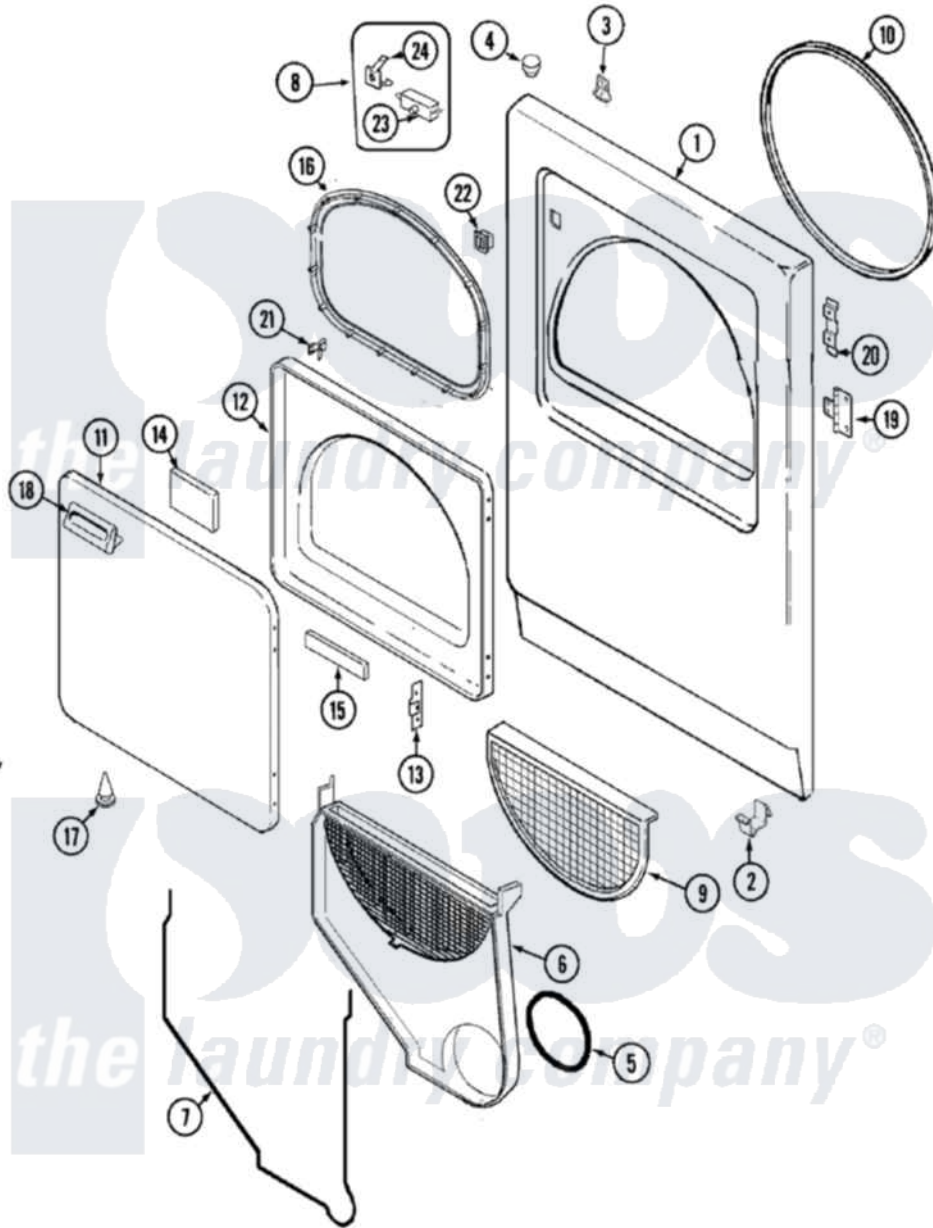

Maytag HYE3657AYW 03 - DOOR

Maytag Residential Maytag HYE3657AYW Dryer Parts Parts Diagram 03 - DOOR
 Click on the part number to view part

Item	Original Part Number	Replaced By	Status	Part Description
1	53-0726	31001771		Panel, Front
2	53-0120			Clip, Front Panel
3	31001526			Lock, Top
4	33-2653			Bumper, Cabinet
5	31001541			Seal, Blower/Collector Duct
6	25-7810	415013-35		Screw
"	12001324			Duct Kit, Collector
7	53-0204			Seal
8	LA-1005			Switch Kit
9	53-0918			Filter, Lint
10	53-0281	31001747		Seal Assembly
11	25-7752	3196169		Screw, Element
"	53-0154			Panel, Outer Door
12	53-0912		Not Available	PANEL, INNER DOOR (WHT)
13	53-0119			Clip, Hinge
14	53-1490			Door Pad

15	53-1491		Door Pad
16	31001529		Seal, Door
17	25-7889		Plug Button
18	53-0927		Handle, Door
"	25-7810	415013-35	Screw
19	25-7809		Screw, No.6-20 1/2 Flthd Torx
"	53-1492		Hinge, Dryer Door
20	53-0121	Not Available	TWIN NUT
"	31001786	98006631	Screw
21	53-2364	LA-1003	Door Catch Kit
22	53-0187	LA-1003	Door Catch Kit
23	53-0148		Switch, Door
24	31001319		Clip, Switch