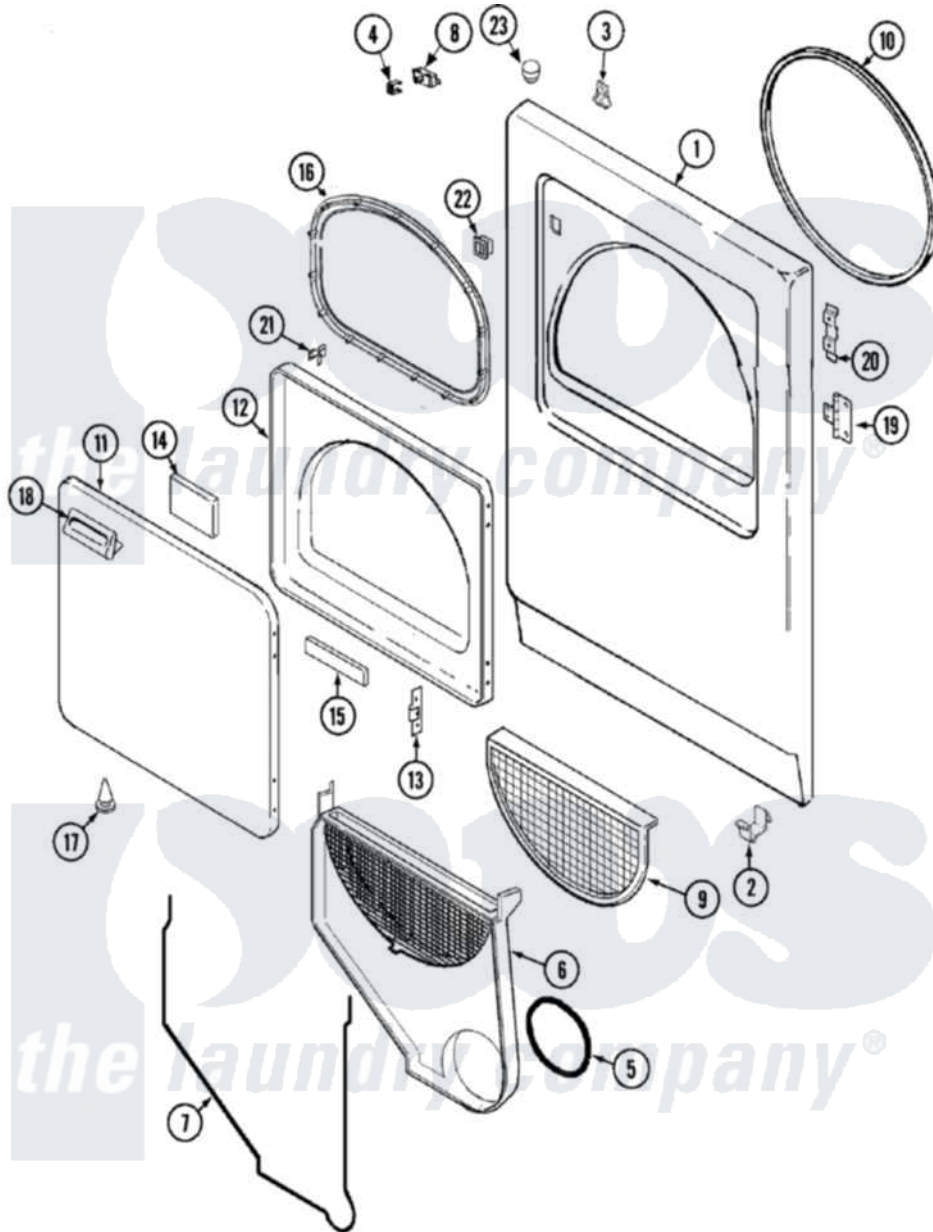

# Maytag HYE3657AYW 04 - DOOR (SERIES 14 EXCEPT HYE3658AZW)

Maytag Residential Maytag HYE3657AYW Dryer Parts Parts Diagram 04 - DOOR (SERIES 14 EXCEPT HYE3658AZW)  
 Click on the part number to view part

Item	Original Part Number	Replaced By	Status	Part Description
1	<a href="#">31001771</a>			Panel, Front
2	<a href="#">53-0120</a>			Clip, Front Panel
3	<a href="#">31001526</a>			Lock, Top
4	<a href="#">31001733</a>			Clip, Switch
5	<a href="#">31001541</a>			Seal, Blower/Collector Duct
6	25-7810	<a href="#">415013-35</a>		Screw
"	<a href="#">12001324</a>			Duct Kit, Collector
7	<a href="#">53-0204</a>			Seal
8	31001732	<a href="#">53-0148</a>		Switch, Door
9	<a href="#">53-0918</a>			Filter, Lint
10	<a href="#">31001637</a>			Seal Assembly, Cylinder Front
11	25-7752	<a href="#">3196169</a>		Screw, Element
"	<a href="#">53-0154</a>			Panel, Outer Door
12	53-0912		Not Available	PANEL, INNER DOOR (WHT)
13	<a href="#">53-0119</a>			Clip, Hinge
14	<a href="#">53-1490</a>			Door Pad

15	<a href="#">53-1491</a>		Door Pad
16	<a href="#">31001529</a>		Seal, Door
17	<a href="#">25-7889</a>		Plug Button
18	25-7810	<a href="#">415013-35</a>	Screw
"	<a href="#">53-0927</a>		Handle, Door
19	<a href="#">53-1492</a>		Hinge, Dryer Door
"	<a href="#">25-7809</a>		Screw, No.6-20 1/2 Flthd Torx
20	31001786	<a href="#">98006631</a>	Screw
"	53-0121	Not Available	TWIN NUT
21	53-2364	<a href="#">LA-1003</a>	Door Catch Kit
22	53-0187	<a href="#">LA-1003</a>	Door Catch Kit
23	<a href="#">33-2653</a>		Bumper, Cabinet