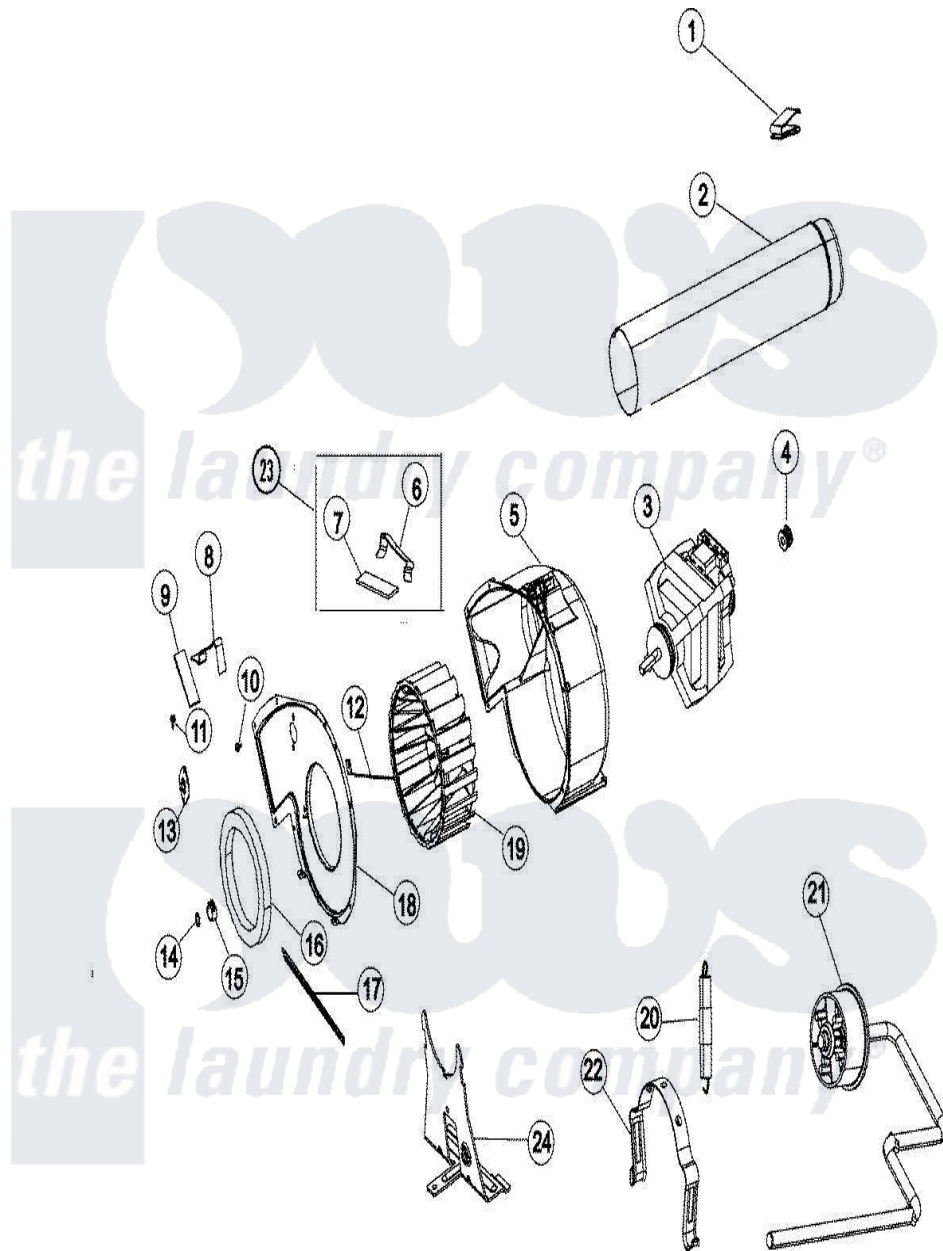

# Maytag HYE3657AYW 06 - MOTOR & DRIVE

Maytag Residential Maytag HYE3657AYW Dryer Parts Parts Diagram 06 - MOTOR & DRIVE  
 Click on the part number to view part

Item	Original Part Number	Replaced By	Status	Part Description
1	<a href="#">31001572</a>			Clip, Vent Pipe Ground
2	<a href="#">53-0134</a>			Duct, Exhaust
3	31001589	<a href="#">W10410996</a>		Motor-Drive
"	25-7733	<a href="#">681414</a>		Screw, 10AB X 1/2
4	<a href="#">31001535</a>			Pulley, Motor
5	<a href="#">53-1801</a>			Housing, Blower
6	<a href="#">31001470</a>			Glide, Tumbler
7	<a href="#">31001356</a>			Pad, Glide
8	<a href="#">31001469</a>			Glide, Tumbler
9	<a href="#">31001356</a>			Pad, Glide
10	25-7807	<a href="#">33002917</a>		Screw, No.10-16
11	25-7890	<a href="#">489478</a>		Screw, 8 X 1/2
12	<a href="#">53-1026</a>			Guide, Vane Inlet
13	<a href="#">31001192</a>			Thermostat, Control
"	25-2134	<a href="#">W10116760</a>		Screw
"	<a href="#">31001088</a>			Thermostat, Control

14	<a href="#">25-7855</a>		Ring, Retaining
15	25-7823	<a href="#">312967</a>	Clamp, Blower Housing
16	<a href="#">31001541</a>		Seal, Blower/Collector Duct
17	<a href="#">53-1625</a>		Brace, Tumbler Support
18	<a href="#">53-1934</a>		Cover, Blower Housing
19	<a href="#">31001317</a>		Wheel, Blower
20	<a href="#">31001465</a>		Spring, Idler
21	<a href="#">31001710</a>		Idler Arm Assembly
22	53-0214	<a href="#">660658</a>	Clamp, Motor Mounting 343481 685441
23	<a href="#">LA-1006</a>		Glide Kit, Tumbler
24	<a href="#">31001570</a>		Bracket, Motor
"	<a href="#">31001571</a>		Screw, 10-24 x 0700 Hxwshrd Ty